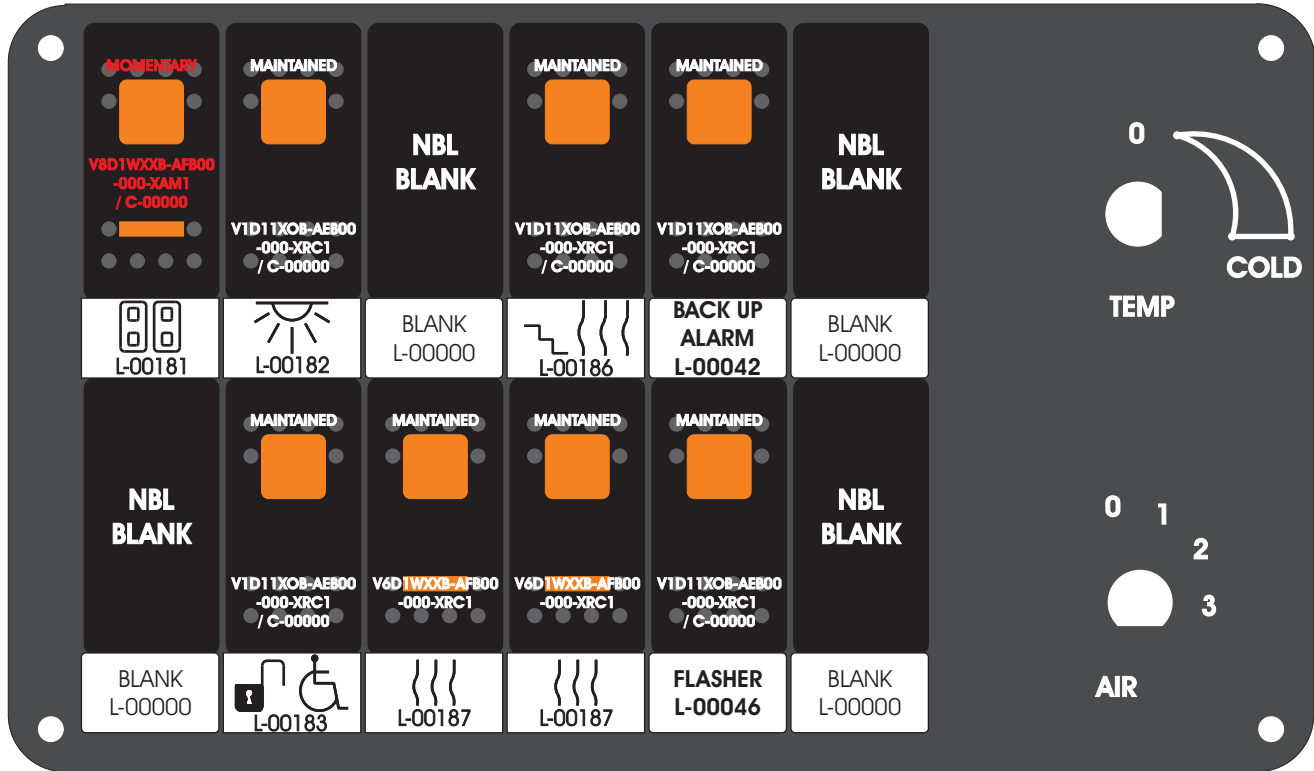

R. C. Tronics Incorporated

2573 East Kercher Road
Goshen, Indiana 46528
Toll Free 1-866-457-7790

Phone 1-574-642-3857
Fax 1-574-642-3858
<http://www.rctronics.com>

RCT-01407-0__19, Relays 4A, 4B, 6A, 6B, 7B.

FAC-01407-00000