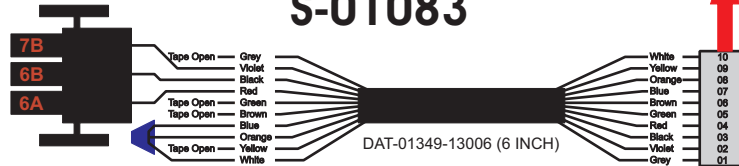

Wire Nut Together
Operates 4/A & 4/B.