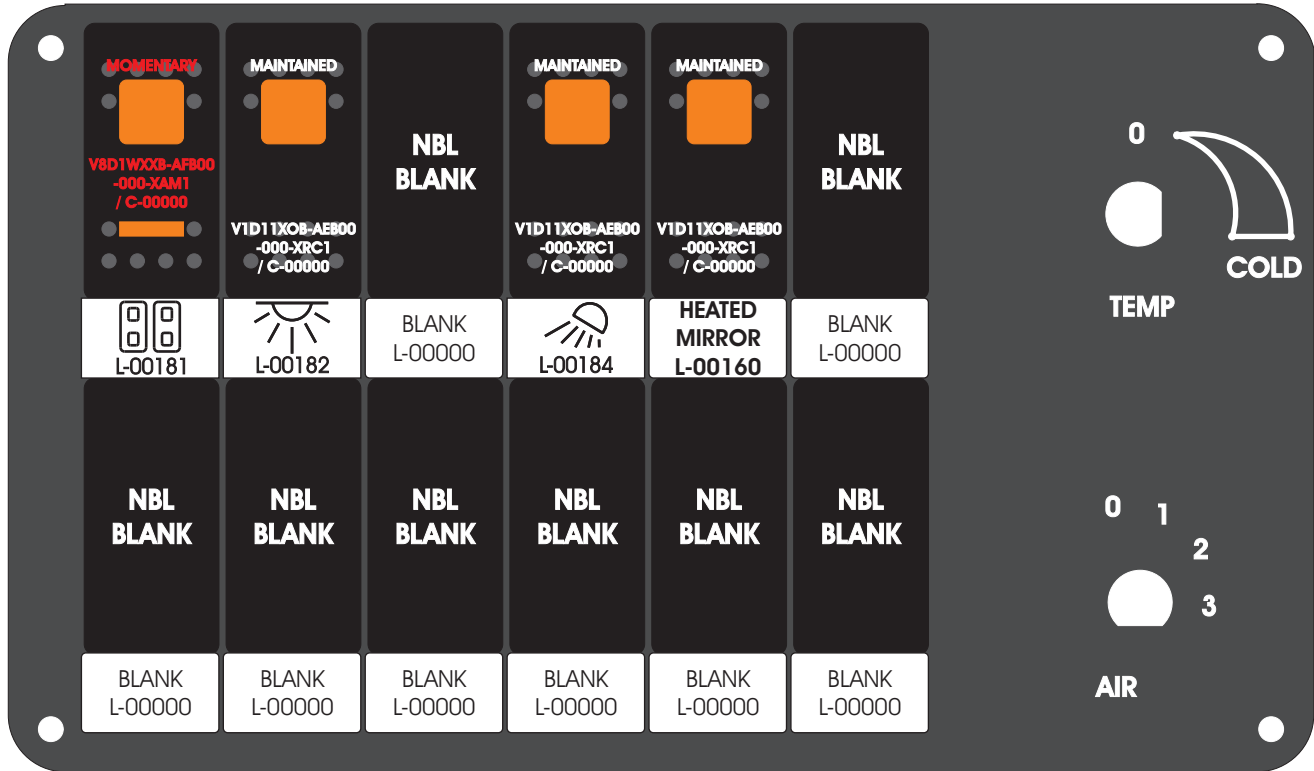

R. C. Tronics Incorporated

2573 East Kercher Road
Goshen, Indiana 46528
Toll Free 1-866-457-7790

Phone 1-574-642-3857
Fax 1-574-642-3858
<http://www.rctronics.com>

RCT-01407-0__20, Relays 4A, 4B, 6A, 6B, 7B.