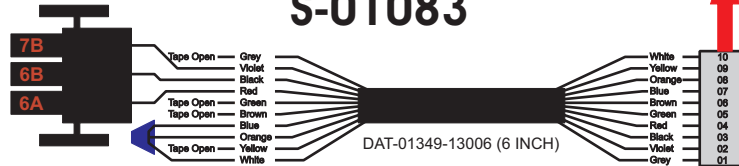

FAC-01407-0000

Wire Nut Together
Operates 4/A & 4/B.