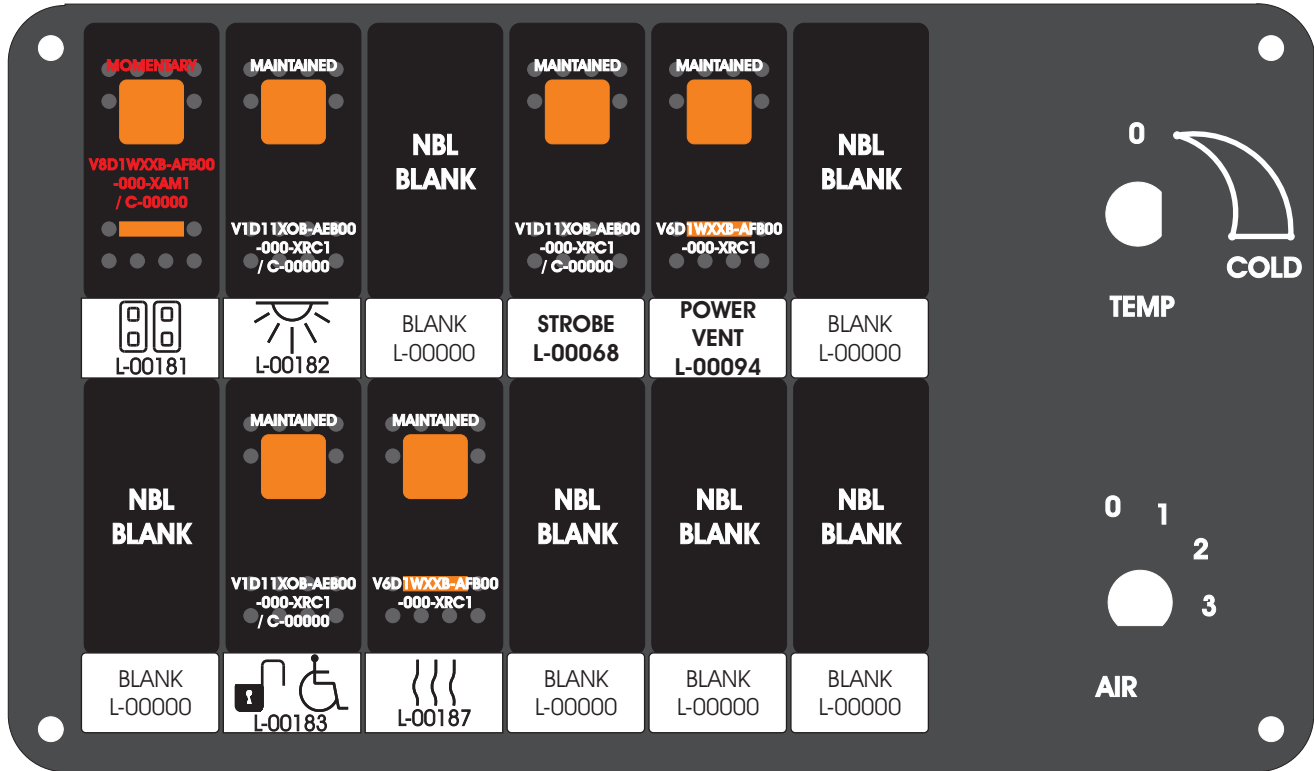

R. C. Tronics Incorporated

2573 East Kercher Road
Goshen, Indiana 46528
Toll Free 1-866-457-7790

Phone 1-574-642-3857
Fax 1-574-642-3858
<http://www.rctronics.com>

RCT-01407-0__21, Relays 4A, 4B, 6A, 6B, 7B.

FAC-01407-0000