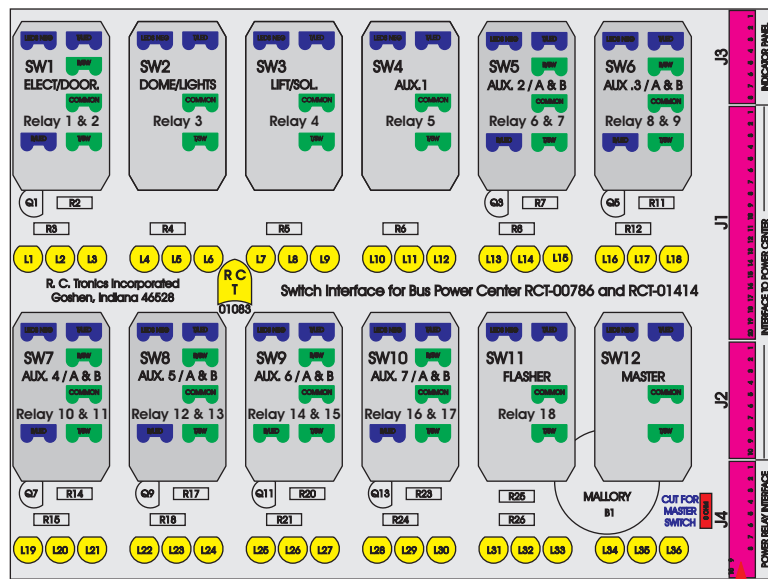

FAC-01407-0000