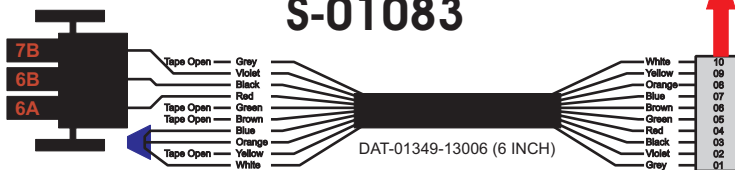

Wire Nut Together
Operates 4/A & 4/B.

S-01083