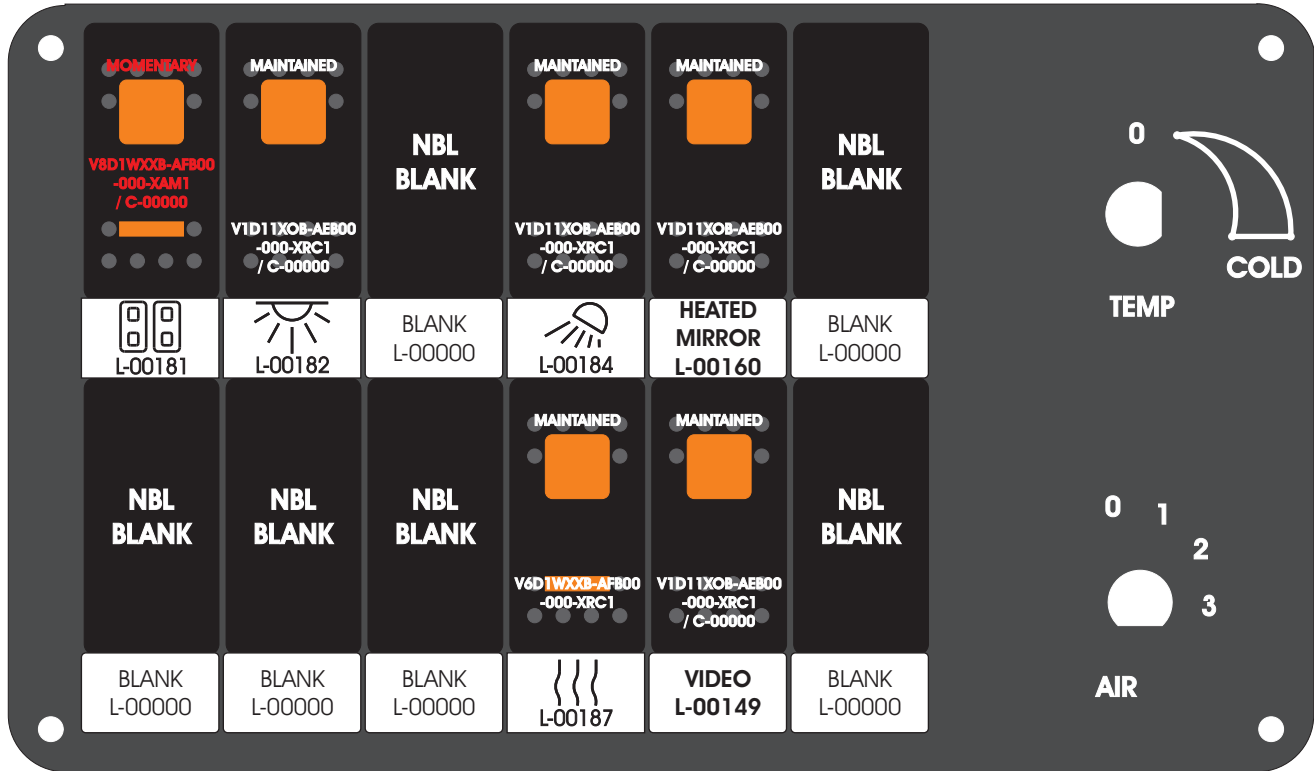

R. C. Tronics Incorporated

2573 East Kercher Road
Goshen, Indiana 46528
Toll Free 1-866-457-7790

Phone 1-574-642-3857
Fax 1-574-642-3858
<http://www.rctronics.com>

RCT-01407-0__22, Relays 4A, 4B, 6A, 6B, 7B.

FAC-01407-00000