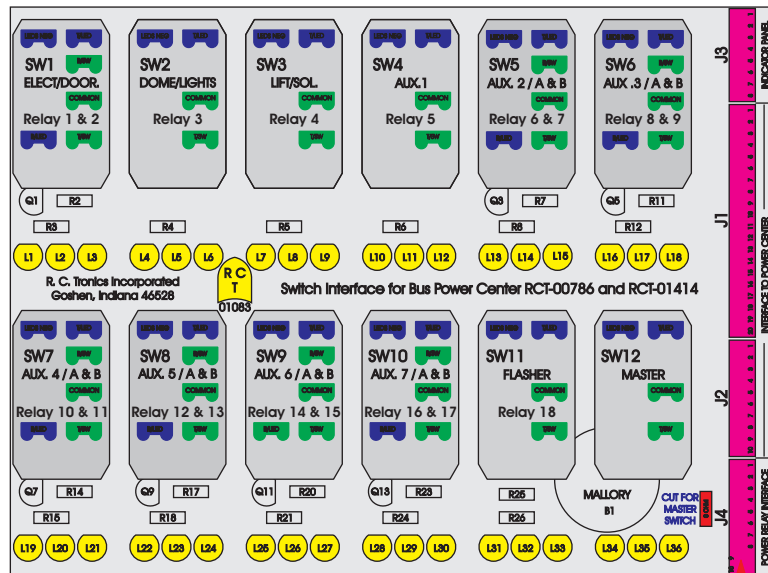

R. C. Tronics Incorporated

2573 East Kercher Road
Goshen, Indiana 46528
Toll Free 1-866-457-7790

Phone 1-574-642-3857
Fax 1-574-642-3858
<http://www.rctronics.com>

RCT-01407-0__22, Relays 4A, 4B, 6A, 6B, 7B.

FAC-01407-00000

Wire Nut Together
Operates 4/A & 4/B.

S-01083