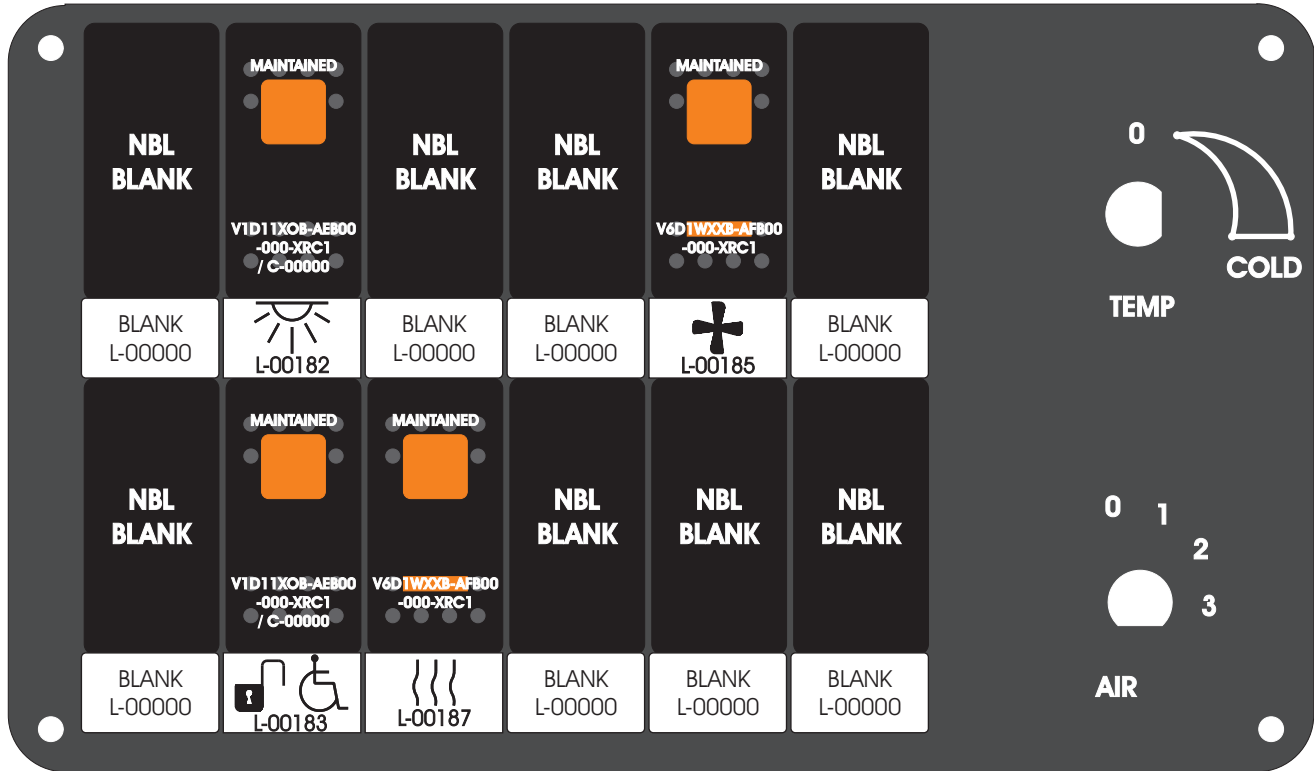

R. C. Tronics Incorporated

2573 East Kercher Road
Goshen, Indiana 46528
Toll Free 1-866-457-7790

Phone 1-574-642-3857
Fax 1-574-642-3858
<http://www.rctronics.com>

RCT-01407-0__23, Relays 4A, 4B, 6A, 6B, 7B.

FAC-01407-00000