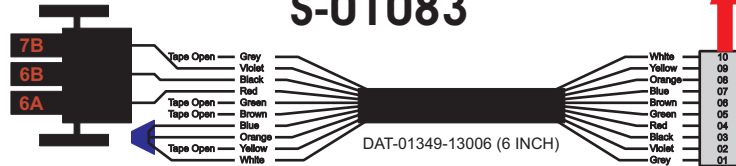

Wire Nut Together
Operates 4/A & 4/B.

S-01083