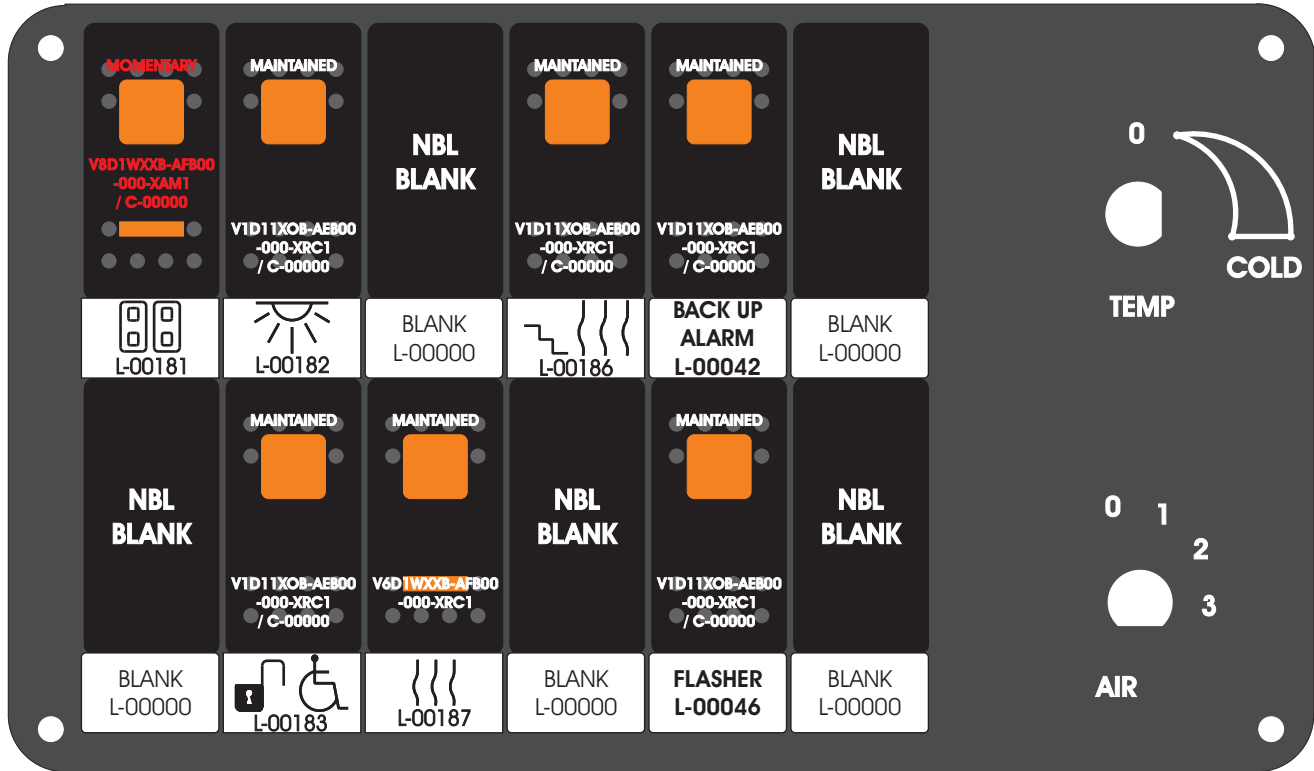

R. C. Tronics Incorporated

2573 East Kercher Road
Goshen, Indiana 46528
Toll Free 1-866-457-7790

Phone 1-574-642-3857
Fax 1-574-642-3858
<http://www.rctronics.com>

RCT-01407-0__24, Relays 4A, 4B, 6A, 6B, 7B.

FAC-01407-0000