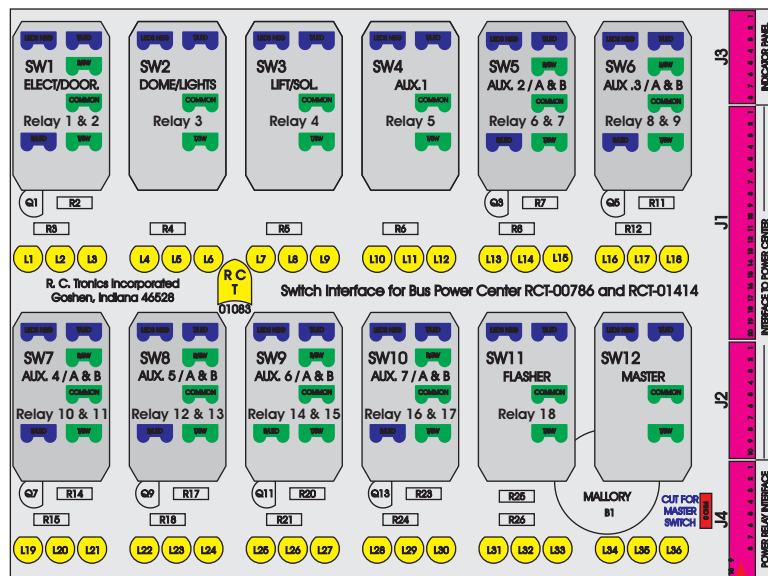

R. C. Tronics Incorporated

2573 East Kercher Road
Goshen, Indiana 46528
Toll Free 1-866-457-7790

Phone 1-574-642-3857
Fax 1-574-642-3858
<http://www.rctronics.com>

RCT-01407-0__25, Relays 4A, 4B, 6A, 6B, 7B.

FAC-01407-00000

S-01083

Wire Nut Together
Operates 4/A & 4/B.