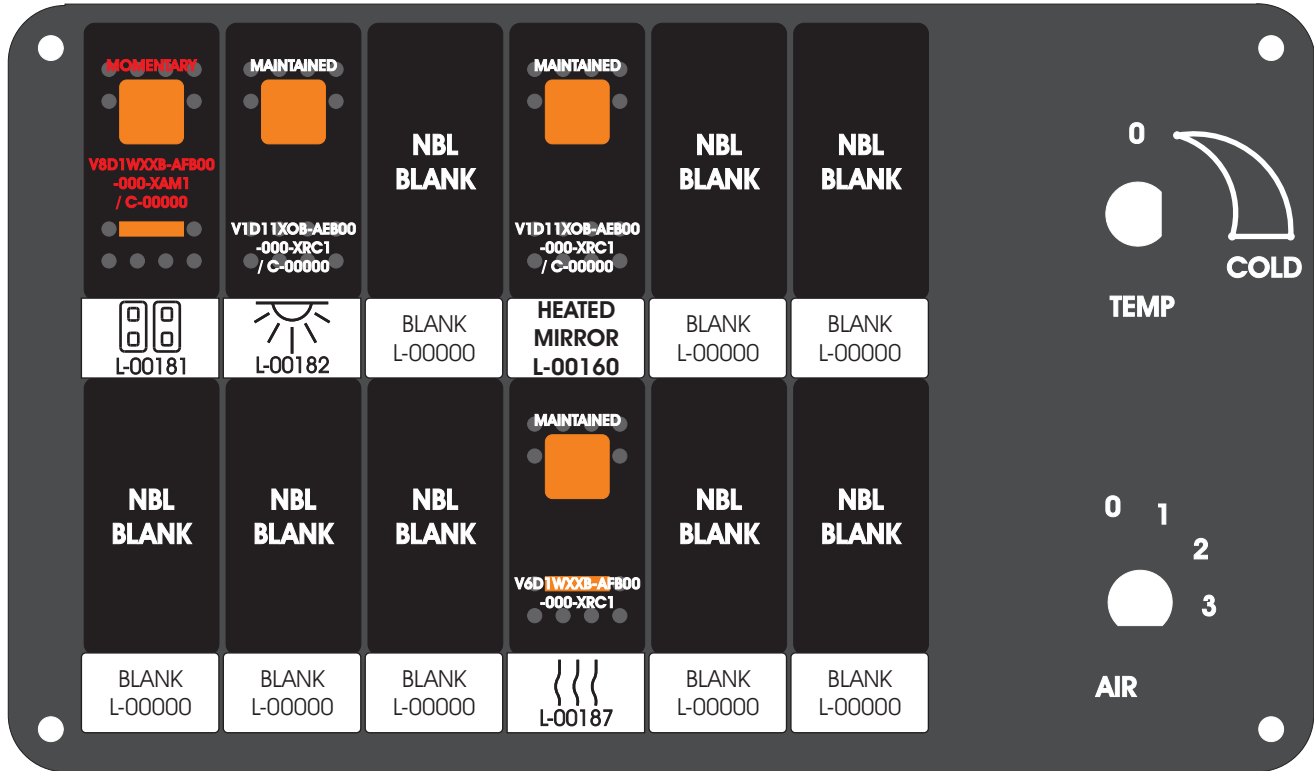

R. C. Tronics Incorporated

2573 East Kercher Road
Goshen, Indiana 46528
Toll Free 1-866-457-7790

Phone 1-574-642-3857
Fax 1-574-642-3858
<http://www.rctronics.com>

RCT-01407-0__25, Relays 4A, 4B, 6A, 6B, 7B.

FAC-01407-00000