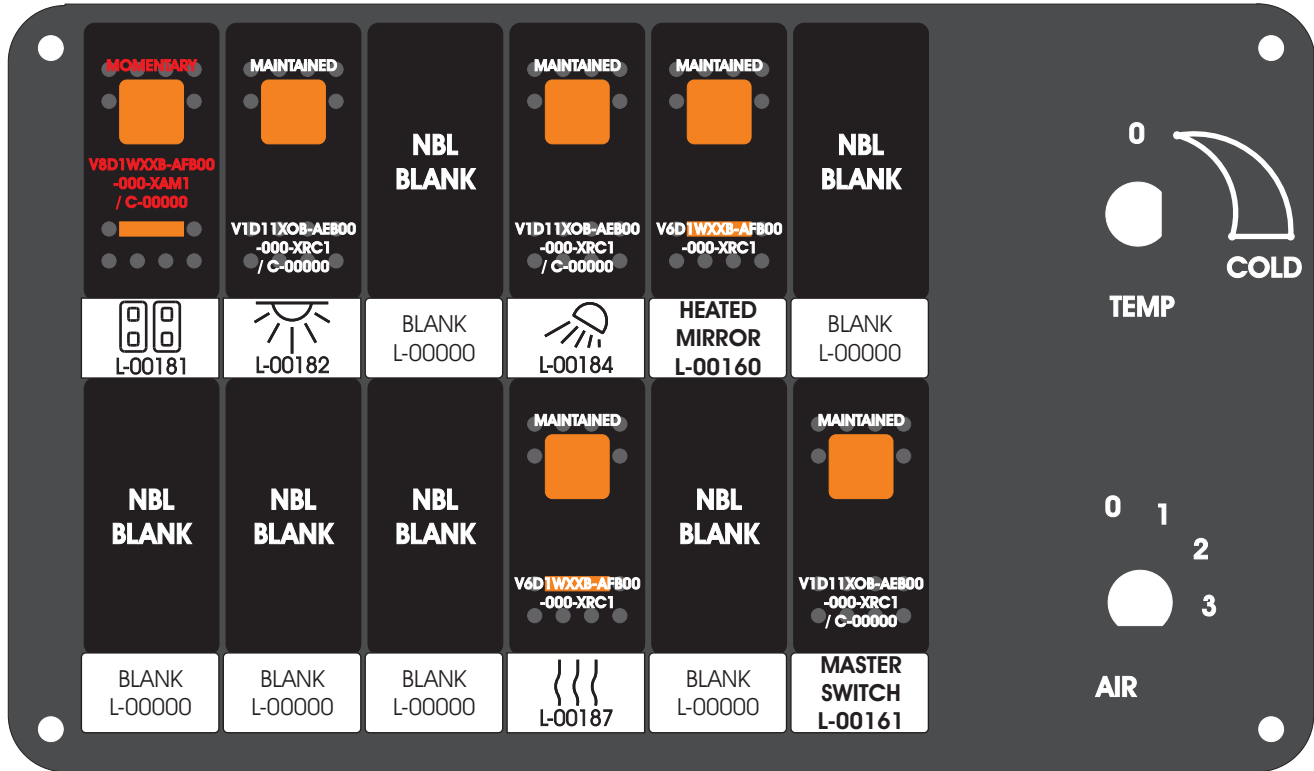

R. C. Tronics Incorporated

2573 East Kercher Road
Goshen, Indiana 46528
Toll Free 1-866-457-7790

Phone 1-574-642-3857
Fax 1-574-642-3858
<http://www.rctronics.com>

RCT-01407-0__26, Relays 4A, 4B, 6A, 6B, 7B.

FAC-01407-00000