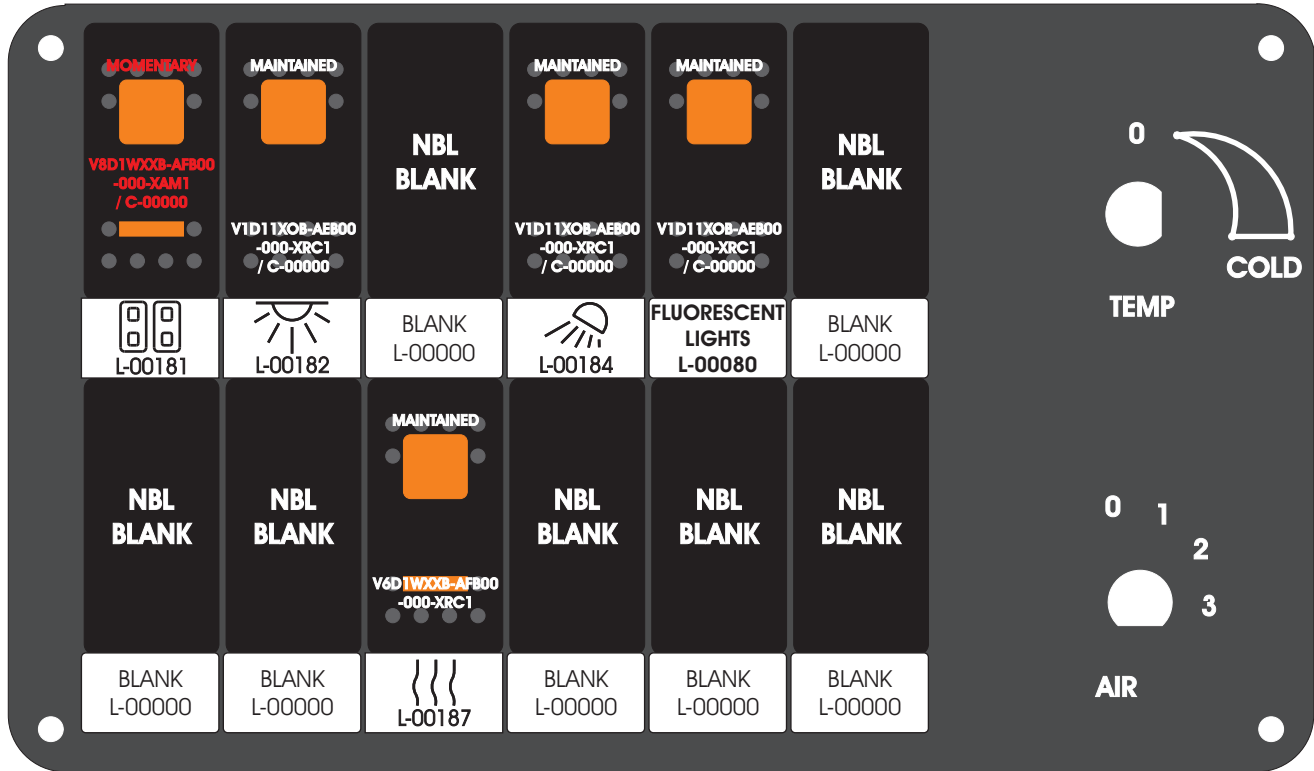

R. C. Tronics Incorporated

2573 East Kercher Road
Goshen, Indiana 46528
Toll Free 1-866-457-7790

Phone 1-574-642-3857
Fax 1-574-642-3858
<http://www.rctronics.com>

RCT-01407-0__27, Relays 4A, 4B, 6A, 6B, 7B.

FAC-01407-00000