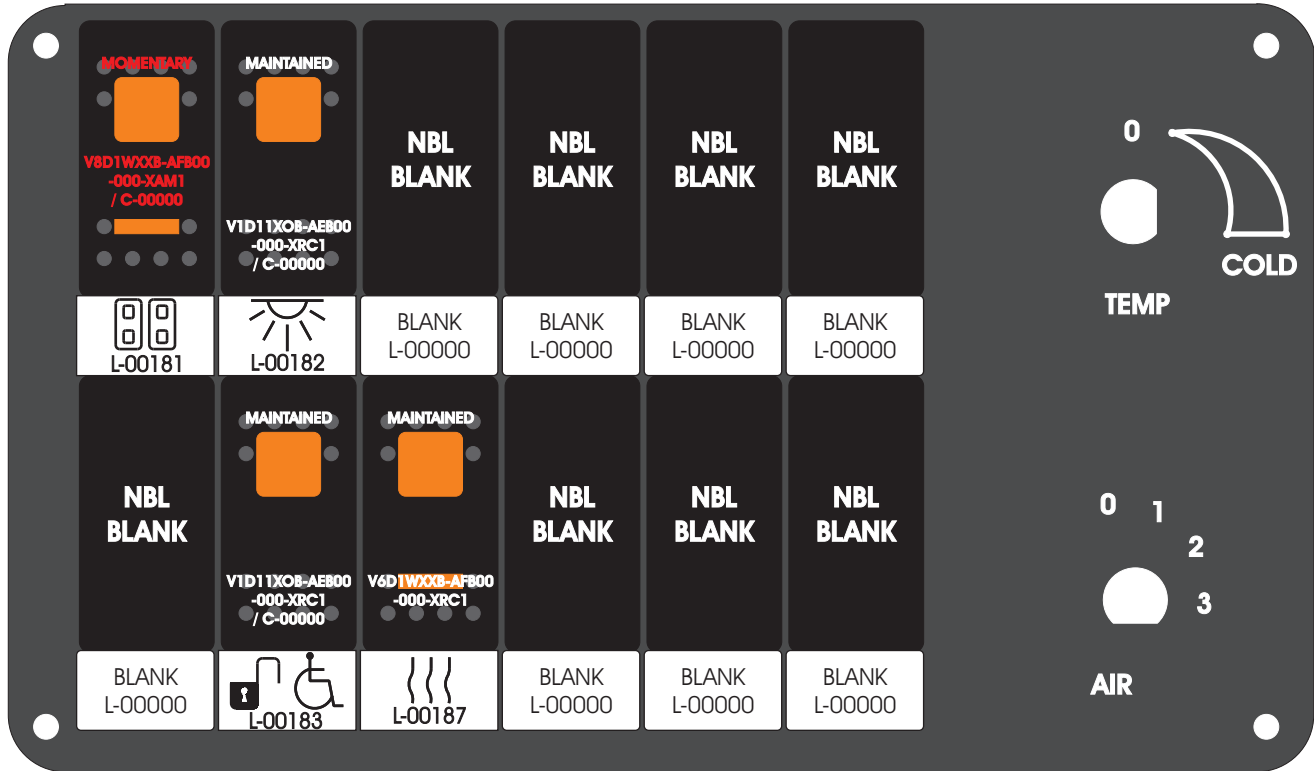

R. C. Tronics Incorporated

2573 East Kercher Road
Goshen, Indiana 46528
Toll Free 1-866-457-7790

Phone 1-574-642-3857
Fax 1-574-642-3858
<http://www.rctronics.com>

RCT-01407-0__28, Relays 4A, 4B, 6A, 6B, 7B.

FAC-01407-00000