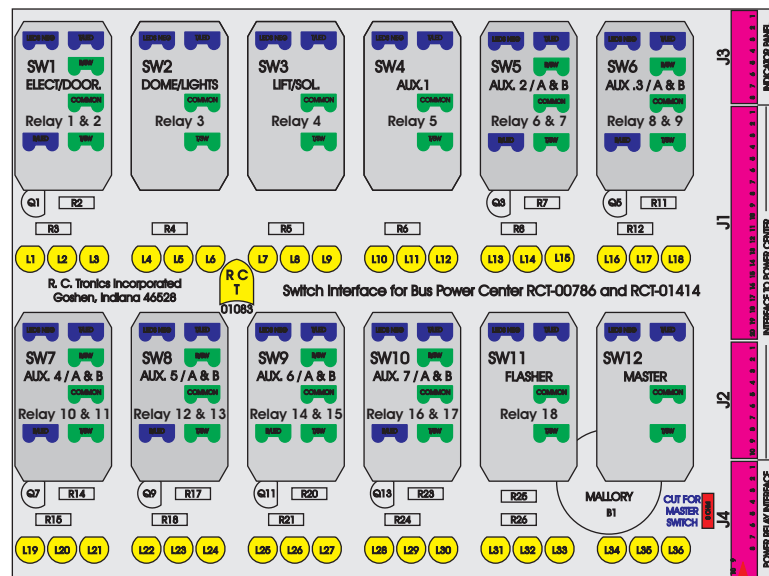

R. C. Tronics Incorporated

2573 East Kercher Road
Goshen, Indiana 46528
Toll Free 1-866-457-7790

Phone 1-574-642-3857
Fax 1-574-642-3858
<http://www.rctronics.com>

RCT-01407-0__28, Relays 4A, 4B, 6A, 6B, 7B.

FAC-01407-00000

S-01083

Wire Nut Together
Operates 4/A & 4/B.