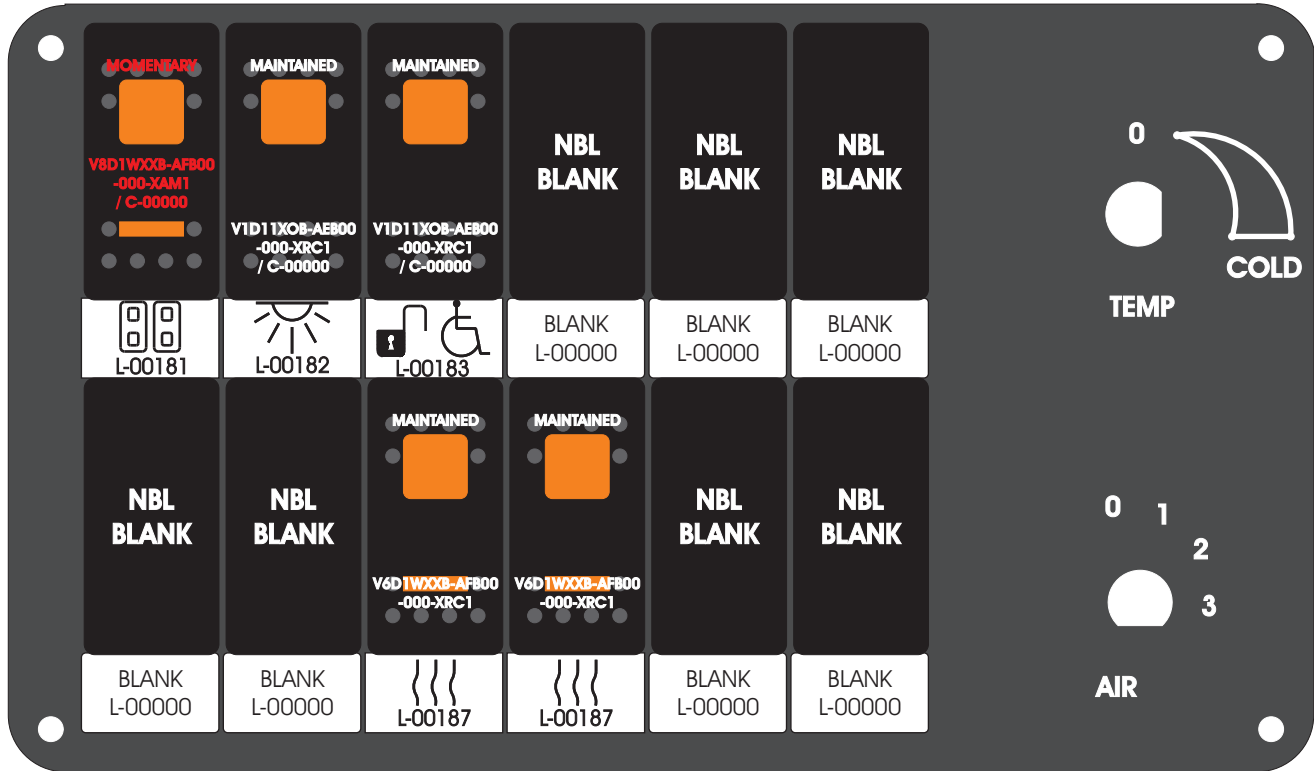

R. C. Tronics Incorporated

2573 East Kercher Road
Goshen, Indiana 46528
Toll Free 1-866-457-7790

Phone 1-574-642-3857
Fax 1-574-642-3858
<http://www.rctronics.com>

RCT-01407-0__29, Relays 4A, 4B, 6A, 6B, 7B.

FAC-01407-00000