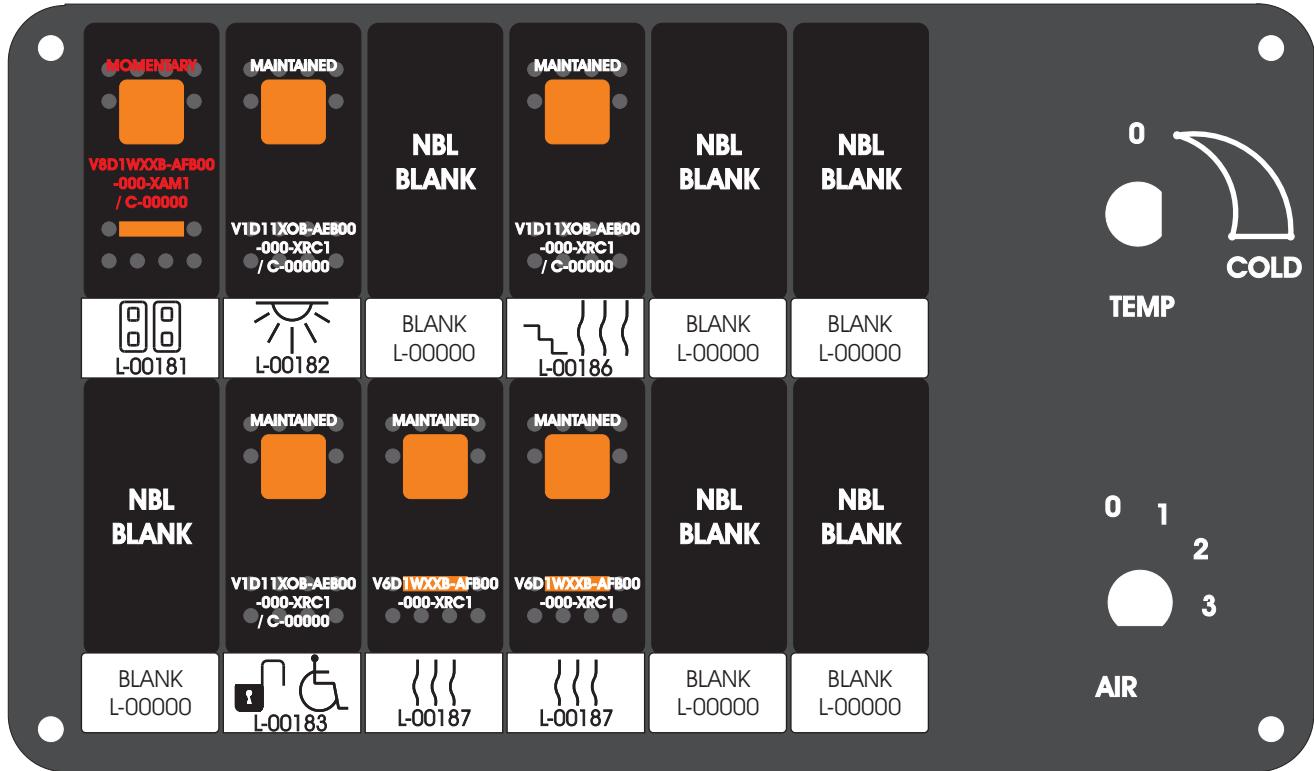

R. C. Tronics Incorporated

2573 East Kercher Road
Goshen, Indiana 46528
Toll Free 1-866-457-7790

Phone 1-574-642-3857
Fax 1-574-642-3858
<http://www.rctronics.com>

RCT-01407-0__30, Relays 4A, 4B, 6A, 6B, 7B.

FAC-01407-00000