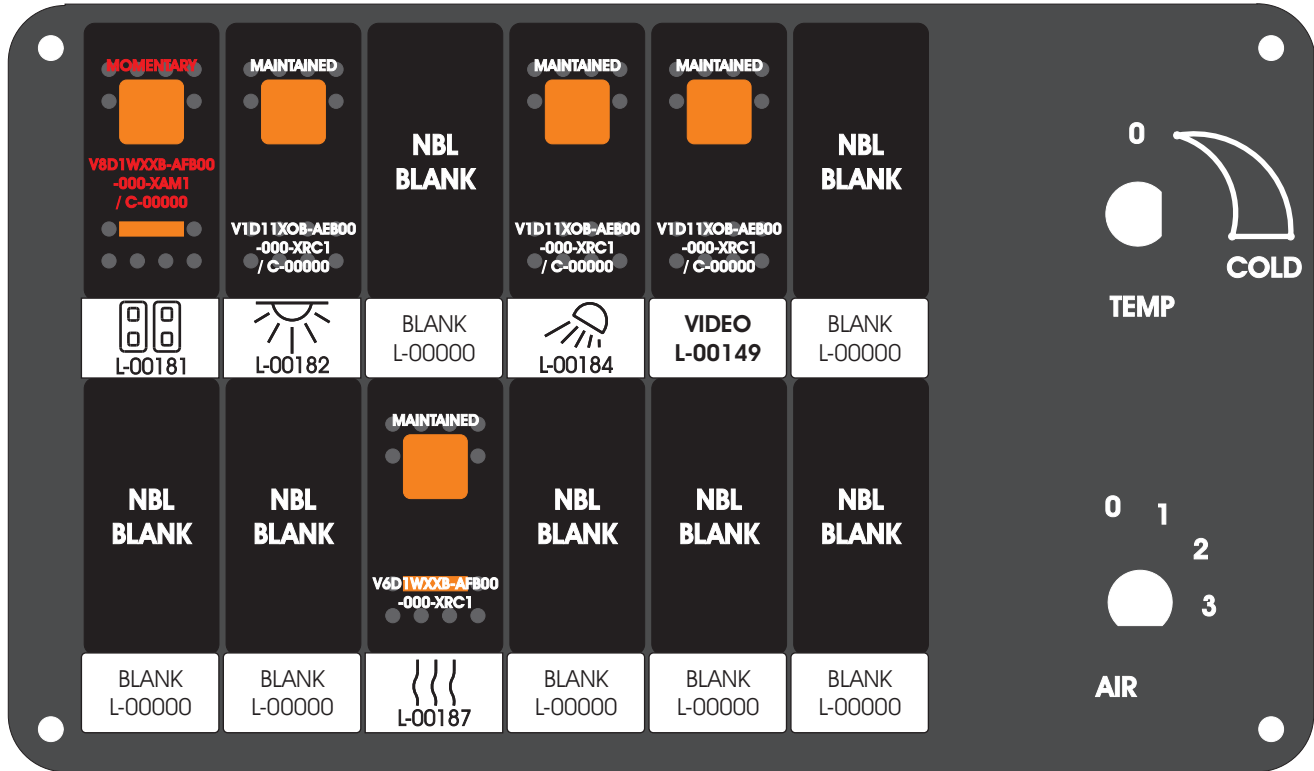

R. C. Tronics Incorporated

2573 East Kercher Road
Goshen, Indiana 46528
Toll Free 1-866-457-7790

Phone 1-574-642-3857
Fax 1-574-642-3858
<http://www.rctronics.com>

RCT-01407-0__31, Relays 4A, 4B, 6A, 6B, 7B.

FAC-01407-00000