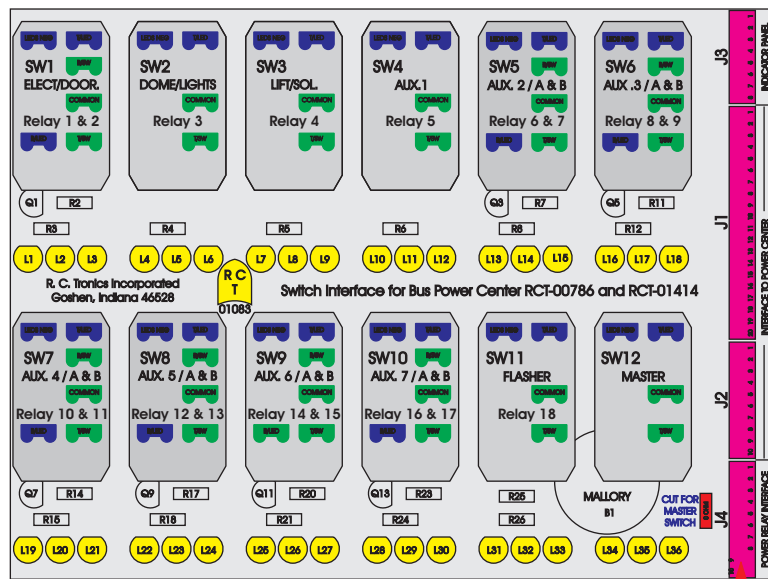

Wire Nut Together
Operates 4/A & 4/B.