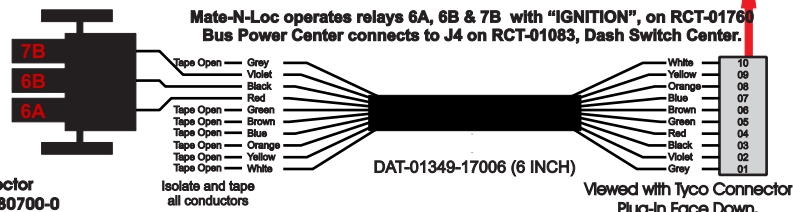

R. C. Tronics Incorporated

2573 East Kercher Road
Goshen, Indiana 46528
Toll Free 1-866-457-7790

Phone 1-574-642-3857
Fax 1-574-642-3858
<http://www.rctronics.com>

RCT-01407-0__32

FAC-01407-00000

S-01083

Mate-N-Loc Connector
2 Pin Part Number 1-480700-0
Tyco Pin Number 350570-1

Mate-N-Loc operates relays 6A, 6B & 7B with "IGNITION", on RCT-01760
Bus Power Center connects to J4 on RCT-01083, Dash Switch Center.