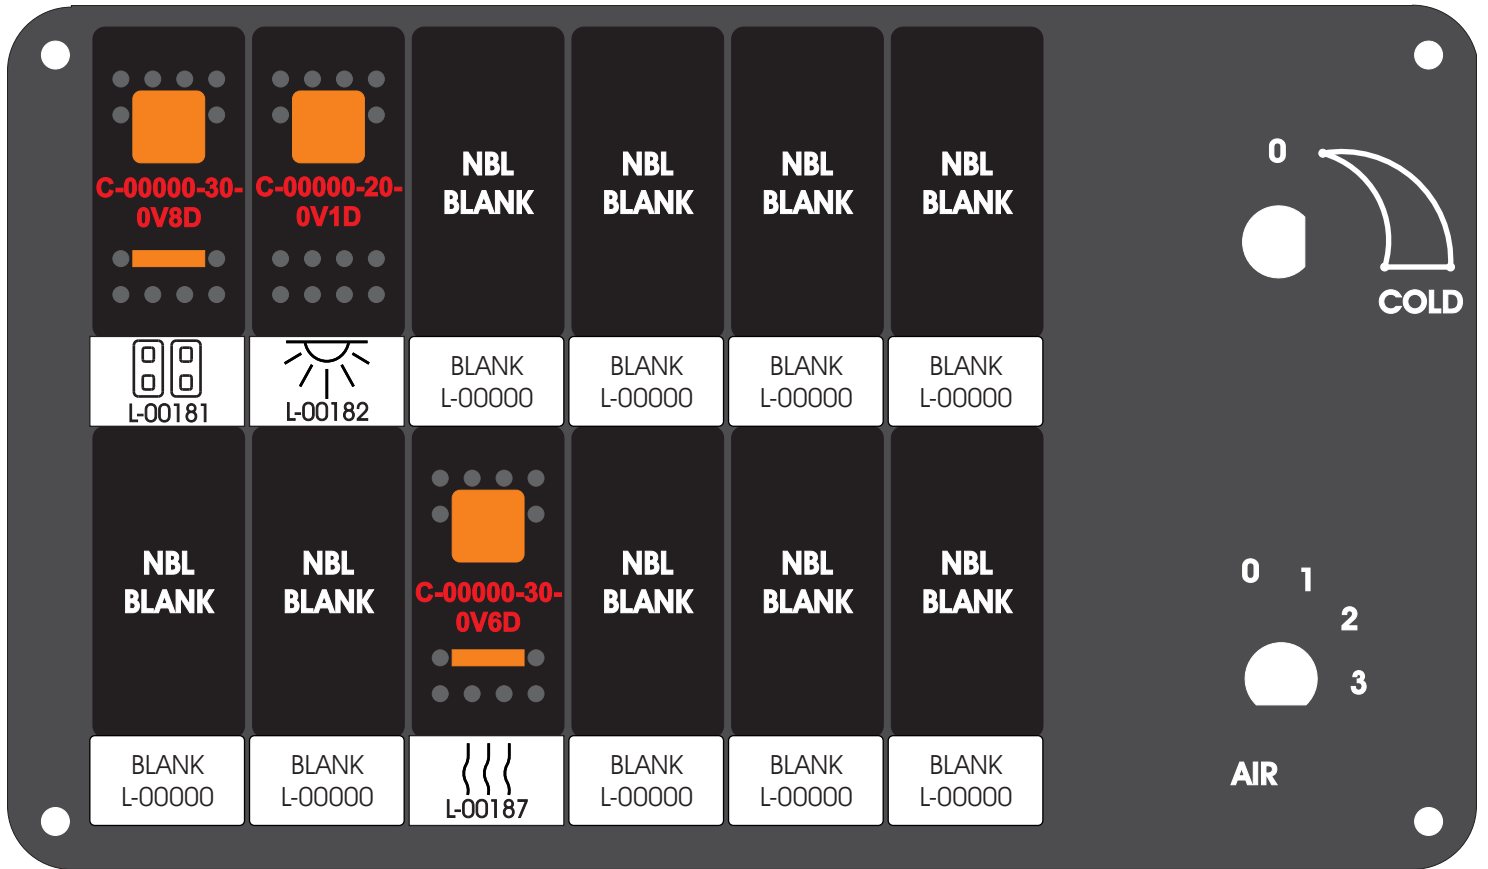

R. C. Tronics Incorporated

2573 East Kercher Road
Goshen, Indiana 46528
Toll Free 1-866-457-7790

Phone 1-574-642-3857
Fax 1-574-642-3858
<http://www.rctronics.com>

RCT-01407-0__32

FAC-01407-00000

S-01083

Mate-N-Loc Connector
2 Pin Part Number 1-480700-0
Tyco Pin Number 350570-1

Mate-N-Loc operates relays 6A, 6B & 7B with "IGNITION", on RCT-01760
Bus Power Center connects to J4 on RCT-01083, Dash Switch Center.