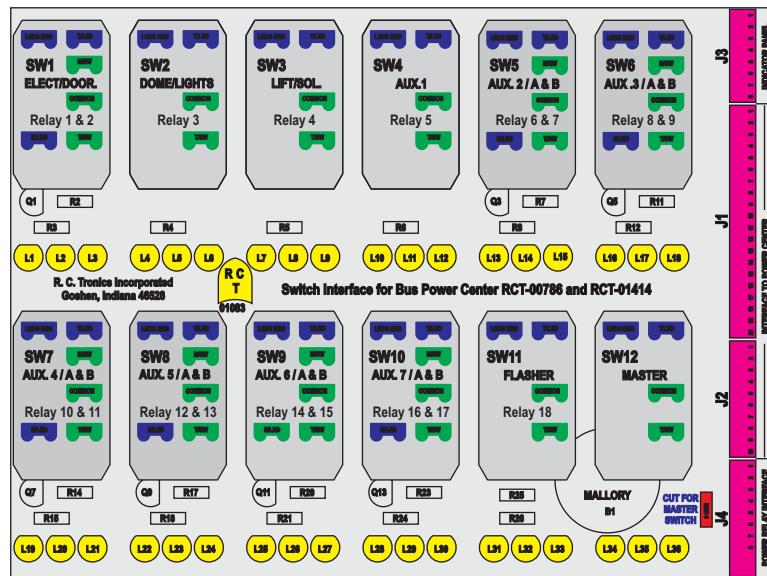

R. C. Tronics Incorporated

2573 East Kercher Road
Goshen, Indiana 46528
Toll Free 1-866-457-7790

Phone 1-574-642-3857
Fax 1-574-642-3858
<http://www.rctronics.com>

RCT-01407-0__32

FAC-01407-00000

S-01083

Mate-N-Loc Connector
2 Pin Part Number 1-480700-0
Tyco Pin Number 350570-1

Mate-N-Loc operates relays 6A, 6B & 7B with "IGNITION", on RCT-01760
Bus Power Center connects to J4 on RCT-01083, Dash Switch Center.