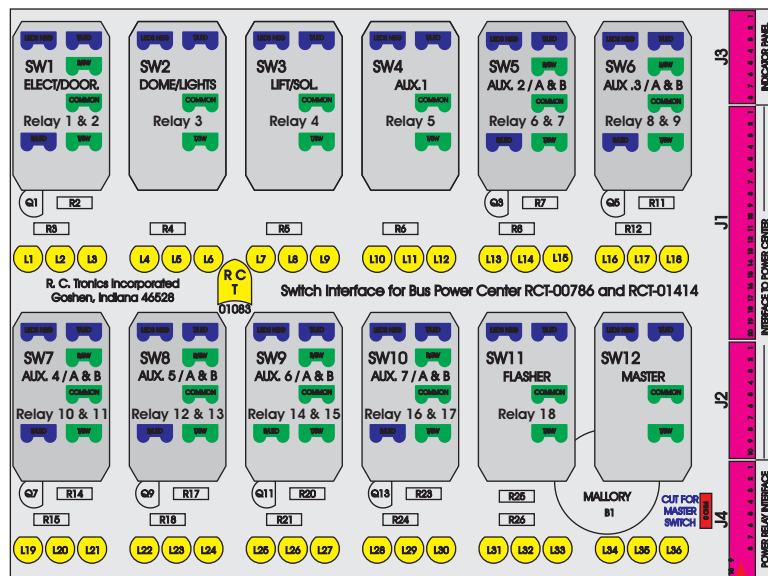

R. C. Tronics Incorporated

2573 East Kercher Road
Goshen, Indiana 46528
Toll Free 1-866-457-7790

Phone 1-574-642-3857
Fax 1-574-642-3858
<http://www.rctronics.com>

RCT-01407-0__32, Relays 4A, 4B, 6A, 6B, 7B.

FAC-01407-00000

S-01083

Wire Nut Together
Operates 4/A & 4/B.