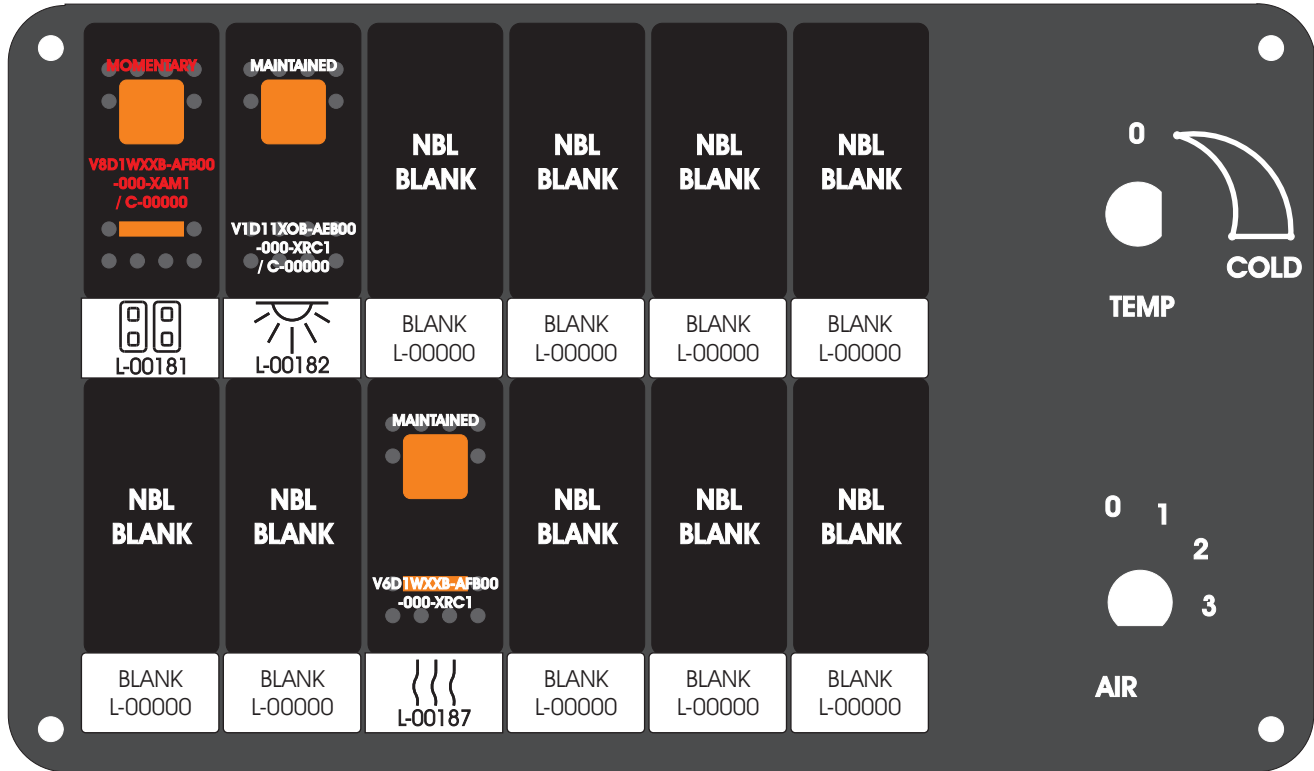

R. C. Tronics Incorporated

2573 East Kercher Road
Goshen, Indiana 46528
Toll Free 1-866-457-7790

Phone 1-574-642-3857
Fax 1-574-642-3858
<http://www.rctronics.com>

RCT-01407-0__32, Relays 4A, 4B, 6A, 6B, 7B.

FAC-01407-00000