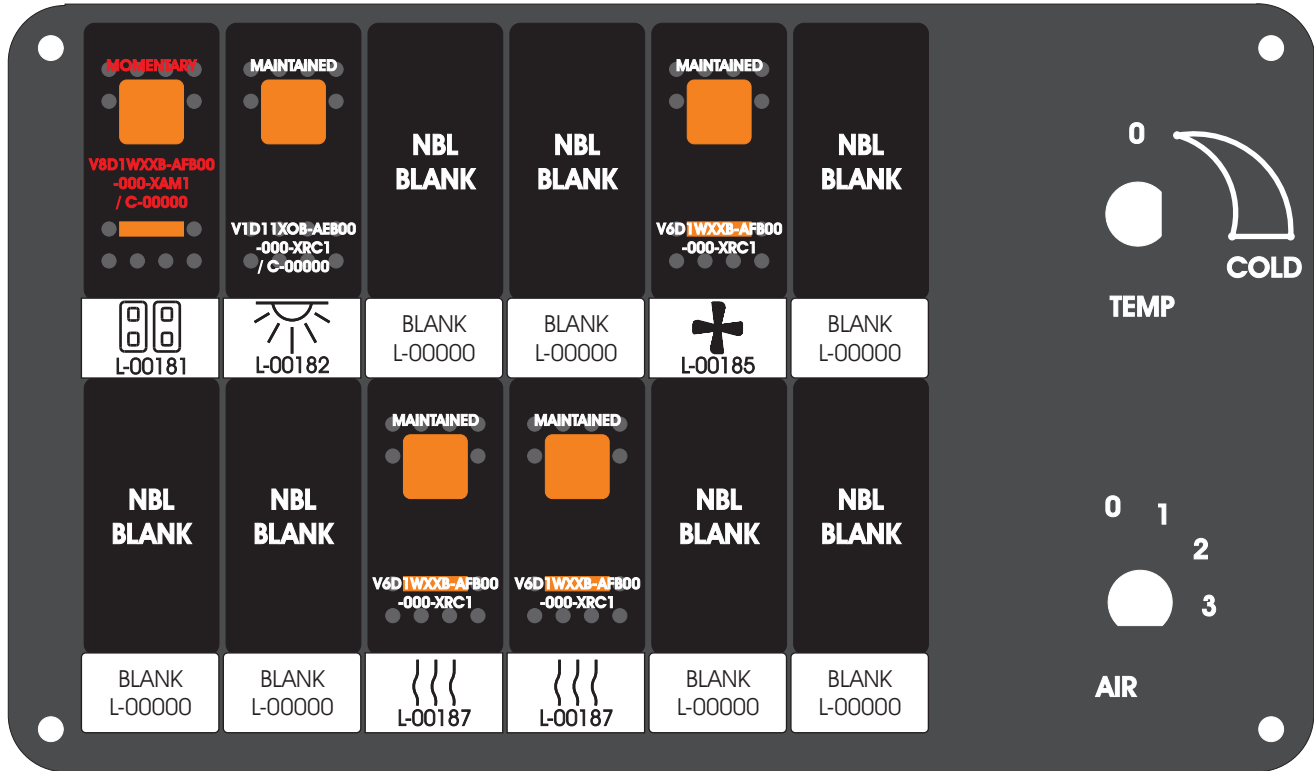

R. C. Tronics Incorporated

2573 East Kercher Road
Goshen, Indiana 46528
Toll Free 1-866-457-7790

Phone 1-574-642-3857
Fax 1-574-642-3858
<http://www.rctronics.com>

RCT-01407-0__33, Relays 4A, 4B, 6A, 6B, 7B.

FAC-01407-00000