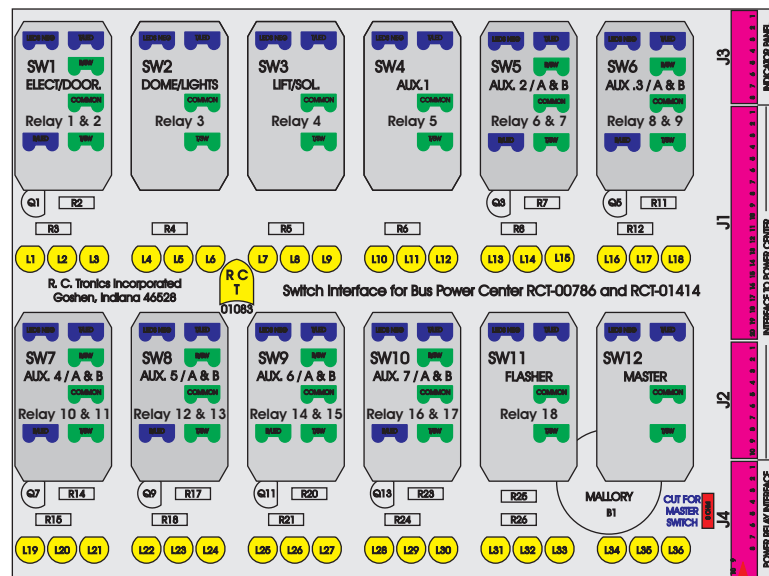

Wire Nut Together
Operates 4/A & 4/B.

S-01083

DAT-01349-13006 (6 INCH)