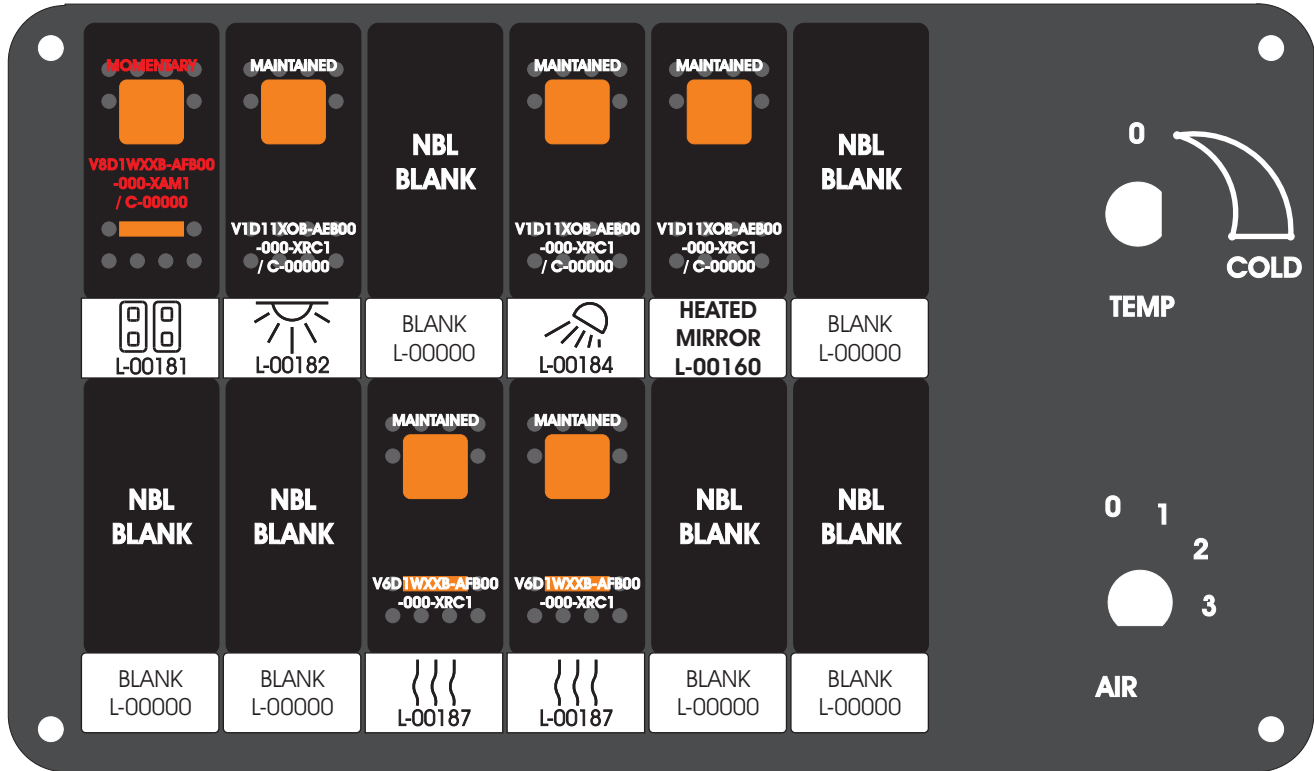

R. C. Tronics Incorporated

2573 East Kercher Road
Goshen, Indiana 46528
Toll Free 1-866-457-7790

Phone 1-574-642-3857
Fax 1-574-642-3858
<http://www.rctronics.com>

RCT-01407-0__34, Relays 4A, 4B, 6A, 6B, 7B.