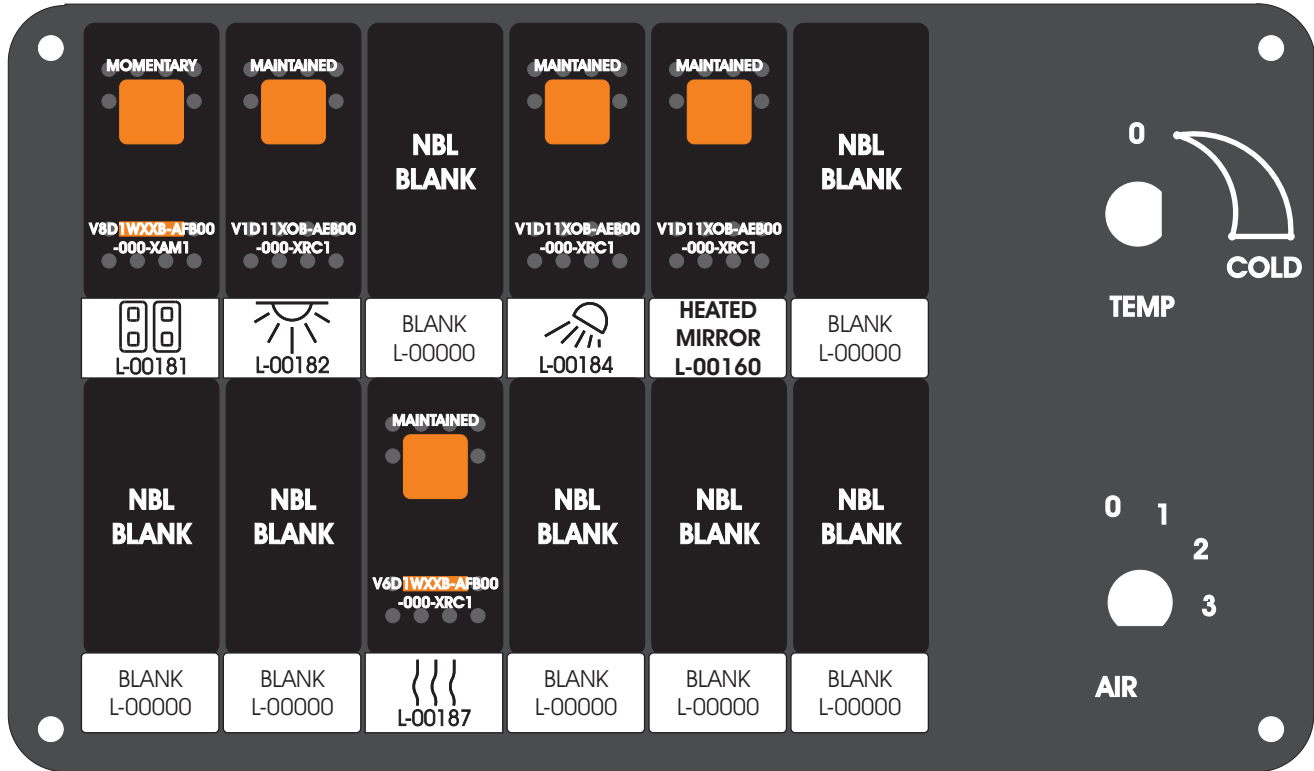

R. C. Tronics Incorporated

2573 East Kercher Road
Goshen, Indiana 46528
Toll Free 1-866-457-7790

Phone 1-574-642-3857
Fax 1-574-642-3858
<http://www.rctronics.com>

RCT-01407-0__36, Relays 4A, 4B, 6A, 6B, 7B.

FAC-01407-00000