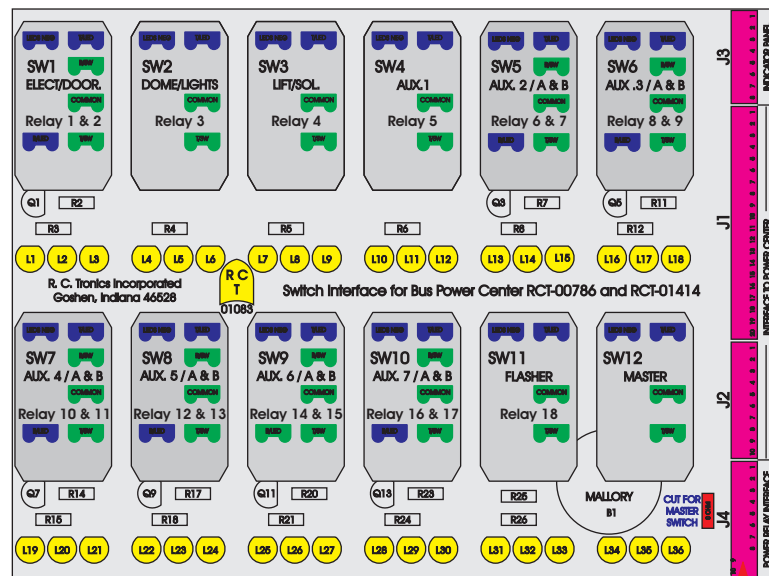

R. C. Tronics Incorporated

2573 East Kercher Road
Goshen, Indiana 46528
Toll Free 1-866-457-7790

Phone 1-574-642-3857
Fax 1-574-642-3858
<http://www.rctronics.com>

RCT-01407-0__36, Relays 4A, 4B, 6A, 6B, 7B.

FAC-01407-00000

S-01083

Wire Nut Together
Operates 4/A & 4/B.