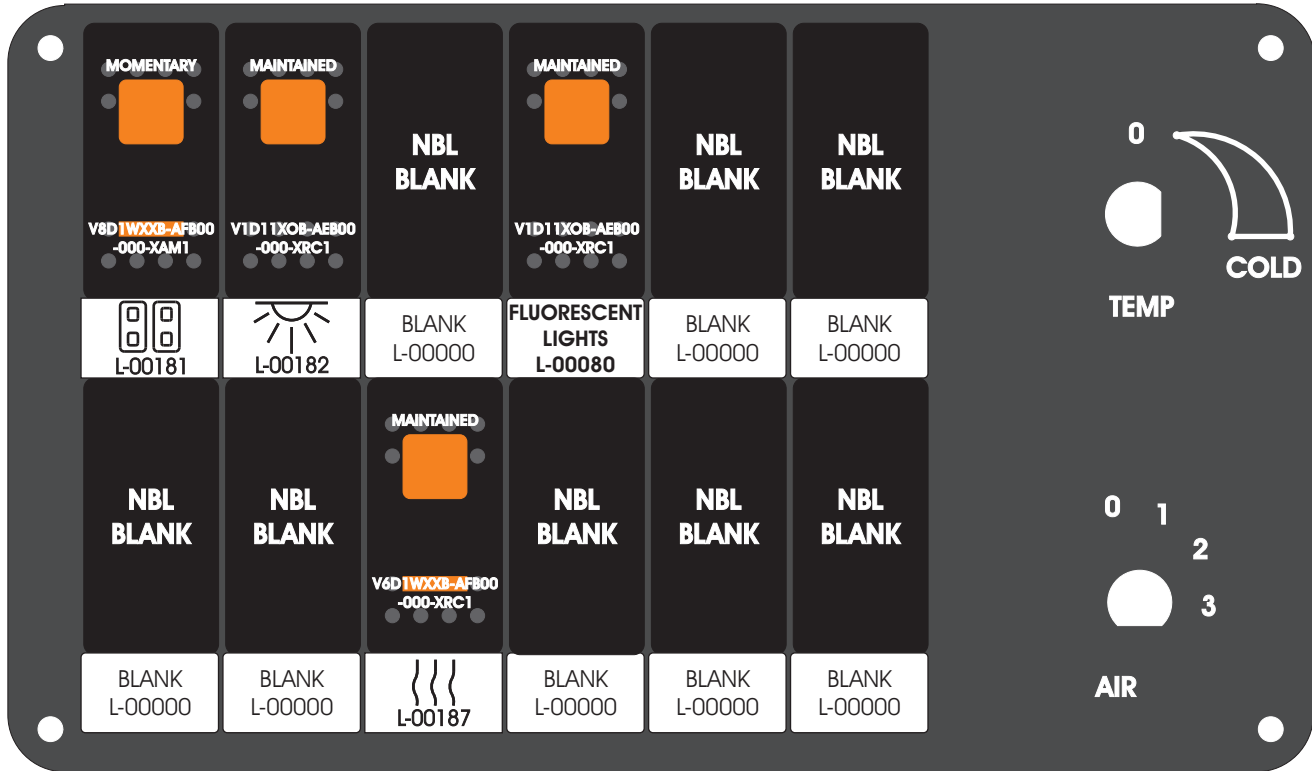

R. C. Tronics Incorporated

2573 East Kercher Road
Goshen, Indiana 46528
Toll Free 1-866-457-7790

Phone 1-574-642-3857
Fax 1-574-642-3858
<http://www.rctronics.com>

RCT-01407-0__37, Relays 4A, 4B, 6A, 6B, 7B.

FAC-01407-00000