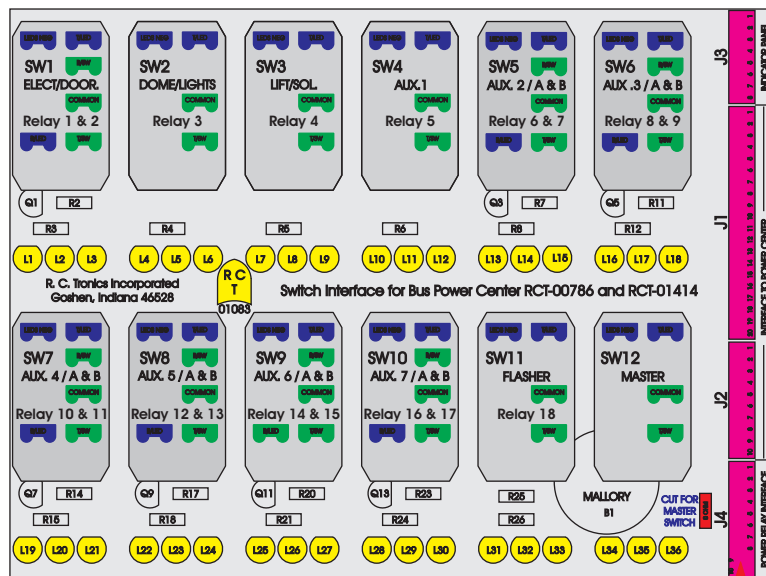

Wire Nut Together
Operates 4/A & 4/B.