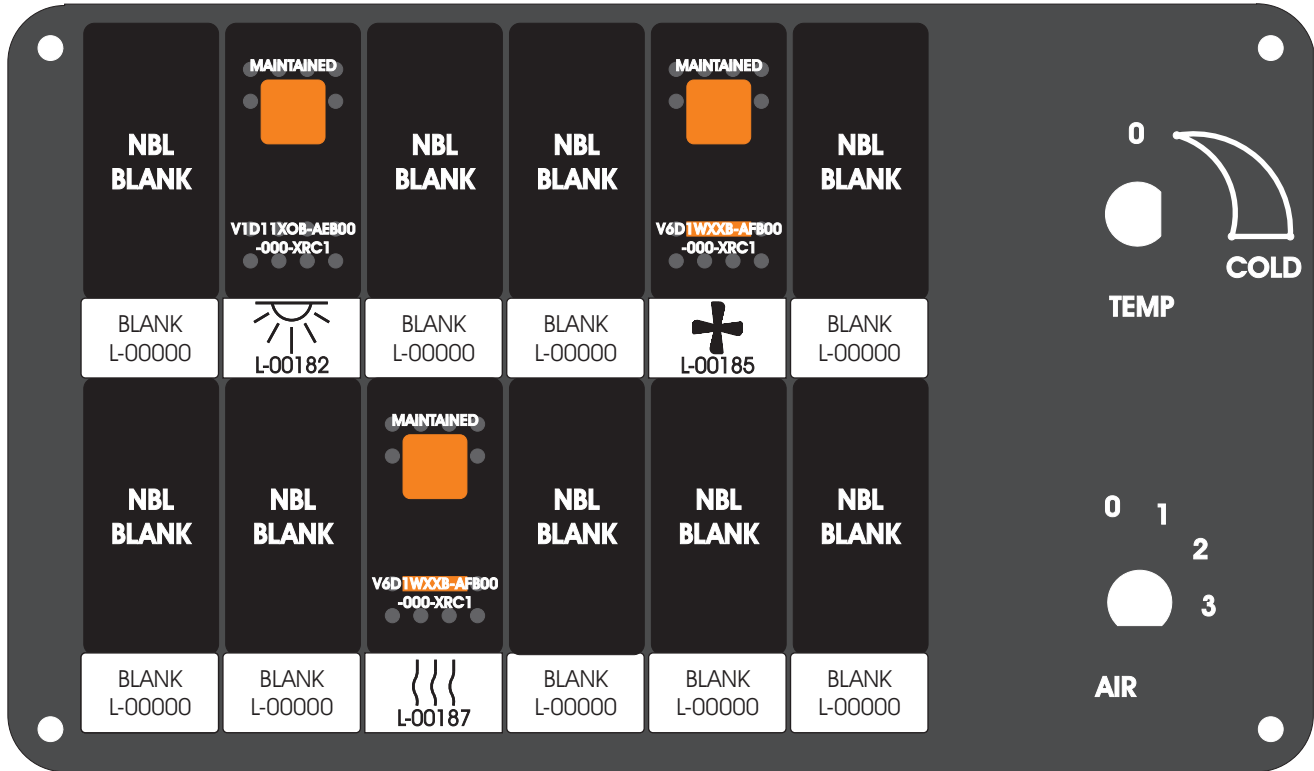

R. C. Tronics Incorporated

2573 East Kercher Road
Goshen, Indiana 46528
Toll Free 1-866-457-7790

Phone 1-574-642-3857
Fax 1-574-642-3858
<http://www.rctronics.com>

RCT-01407-0__38, Relays 4A, 4B, 6A, 6B, 7B.

FAC-01407-00000