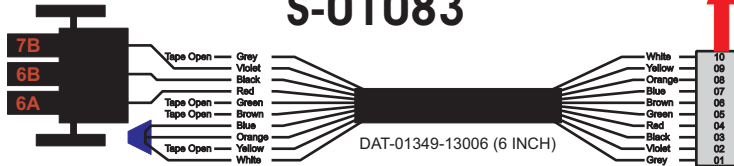

Wire Nut Together
Operates 4/A & 4/B.