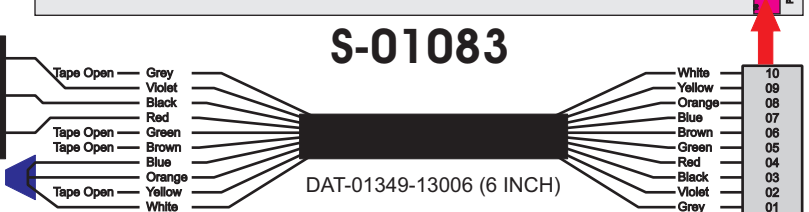

R. C. Tronics Incorporated

2573 East Kercher Road
Goshen, Indiana 46528
Toll Free 1-866-457-7790

Phone 1-574-642-3857
Fax 1-574-642-3858
<http://www.rctronics.com>

RCT-01407-0__39, Relays 4A, 4B, 6A, 6B, 7B.

FAC-01407-00000

Amp Maten-Loc Three Pin Part Number 1-480700-0
Flat Face Down. Red 6/A, Black 6/B & Violet 7/B
Viewed with Ten Pin Tyco Connector Face Down.

Wire Nut Together Operates 4/A & 4/B.

Mate-N-Loc operates relays 6A, 6B & 7B with "IGNITION", on RCT-00786 or RCT-01414,
Bus Power Center connects to J4 on RCT-01083, Dash Switch Center.
Blue, Orange and White Operates 4A, 4B, with "IGNITION".