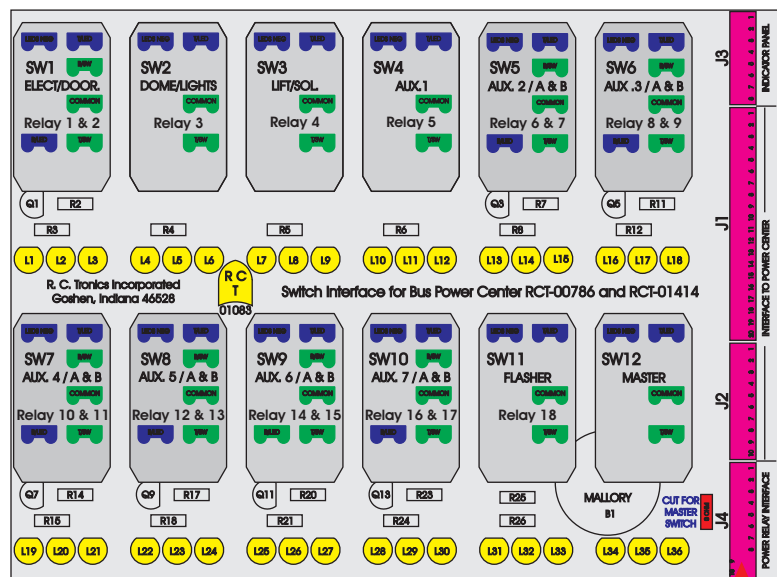

R. C. Tronics Incorporated

2573 East Kercher Road
Goshen, Indiana 46528
Toll Free 1-866-457-7790

Phone 1-574-642-3857
Fax 1-574-642-3858
<http://www.rctronics.com>

RCT-01407-0__39, Relays 4A, 4B, 6A, 6B, 7B.

FAC-01407-00000

Amp Maten-Loc Three Pin Part Number 1-480700-0
Flat Face Down. Red 6/A, Black 6/B & Violet 7/B
Viewed with Ten Pin Tyco Connector Face Down.

Wire Nut Together Operates 4/A & 4/B.

Mate-N-Loc operates relays 6A, 6B & 7B with "IGNITION", on RCT-00786 or RCT-01414,
Bus Power Center connects to J4 on RCT-01083, Dash Switch Center.
Blue, Orange and White Operates 4A, 4B, with "IGNITION".