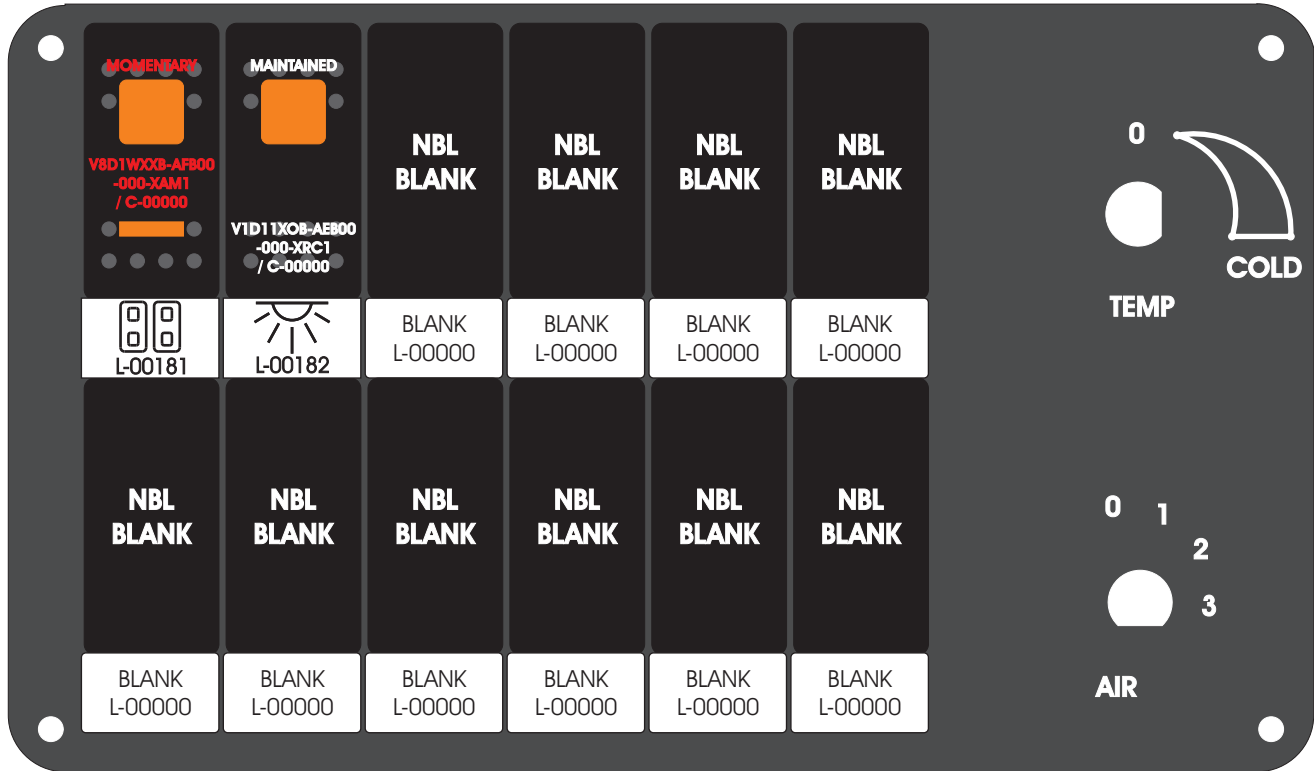

FAC-01407-00000

Amp Maten-Loc Three Pin Part Number 1-480700-0
Flat Face Down. Red 6/A, Black 6/B & Violet 7/B
Viewed with Ten Pin Tyco Connector Face Down.

Wire Nut Together Operates 4/A & 4/B.

Mate-N-Loc operates relays 6A, 6B & 7B with "IGNITION", on RCT-00786 or RCT-01414,
Bus Power Center connects to J4 on RCT-01083, Dash Switch Center.
Blue, Orange and White Operates 4A, 4B, with "IGNITION".