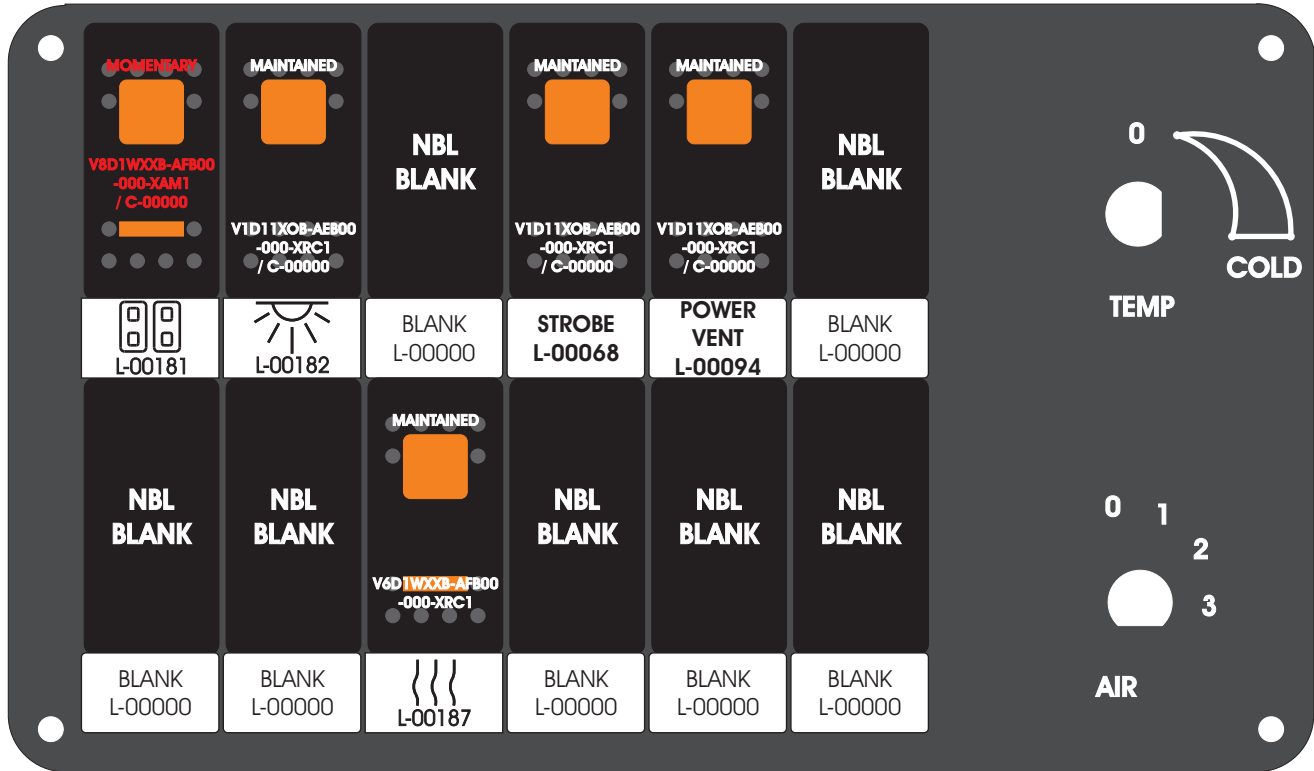

R. C. Tronics Incorporated

2573 East Kercher Road
Goshen, Indiana 46528
Toll Free 1-866-457-7790

Phone 1-574-642-3857
Fax 1-574-642-3858
<http://www.rctronics.com>

RCT-01407-0__40, Relays 4A, 4B, 6A, 6B, 7B.

FAC-01407-00000