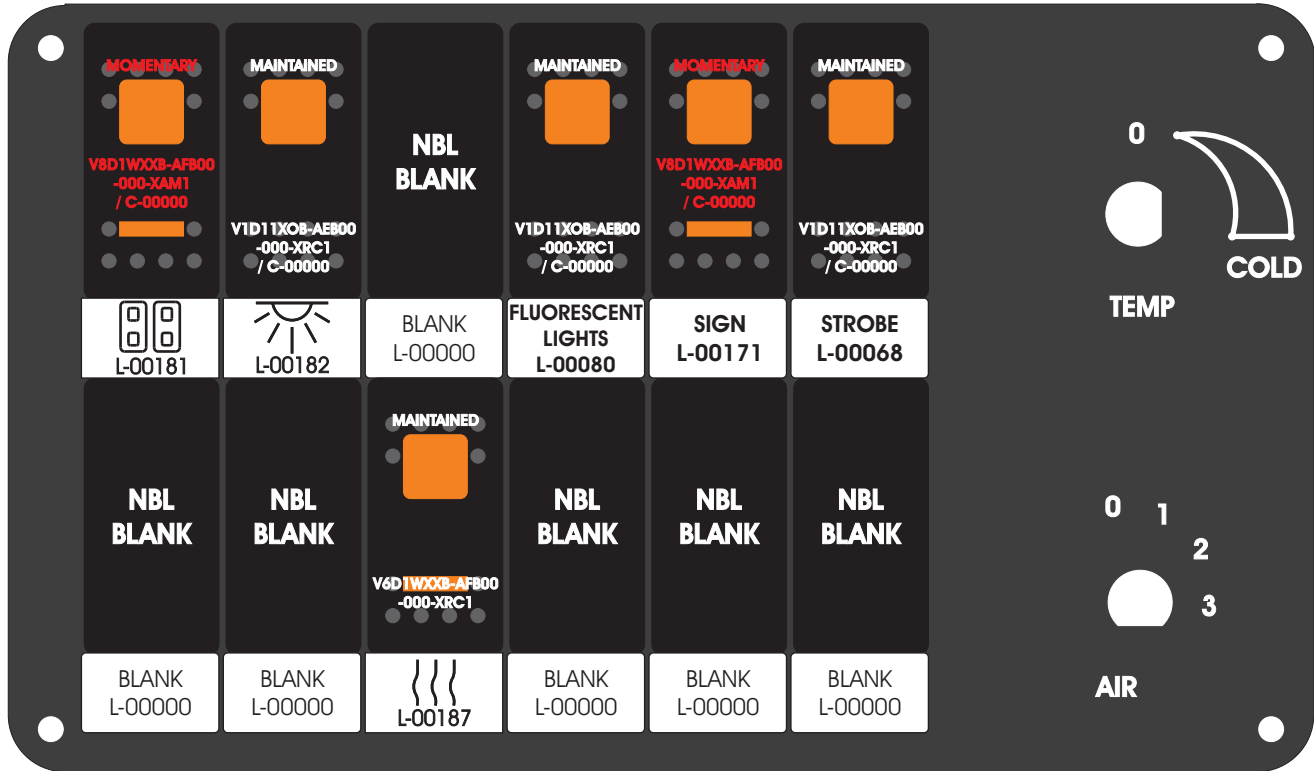

R. C. Tronics Incorporated

2573 East Kercher Road
Goshen, Indiana 46528
Toll Free 1-866-457-7790

Phone 1-574-642-3857
Fax 1-574-642-3858
<http://www.rctronics.com>

RCT-01407-0__42, Relays 4A, 4B, 6A, 6B, 7B.

FAC-01407-0000