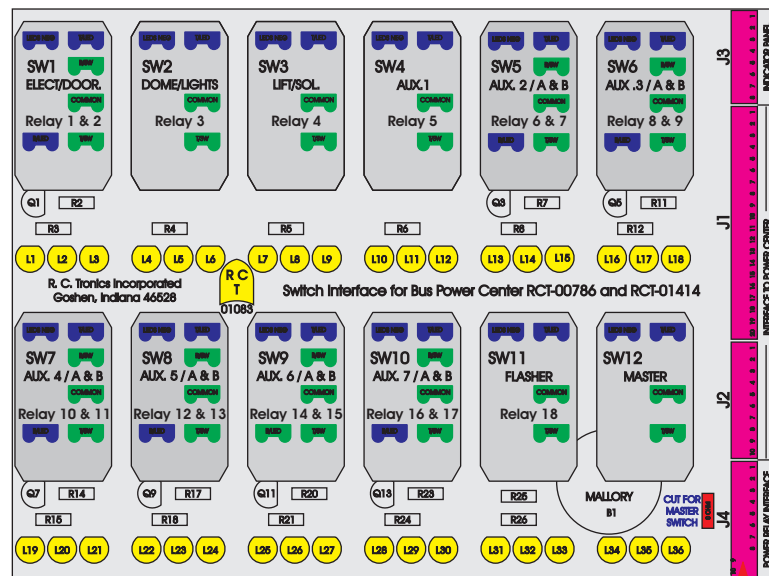

R. C. Tronics Incorporated

2573 East Kercher Road
Goshen, Indiana 46528
Toll Free 1-866-457-7790

Phone 1-574-642-3857
Fax 1-574-642-3858
<http://www.rctronics.com>

RCT-01407-0__42, Relays 4A, 4B, 6A, 6B, 7B.

FAC-01407-0000

S-01083

Wire Nut Together
Operates 4/A & 4/B.