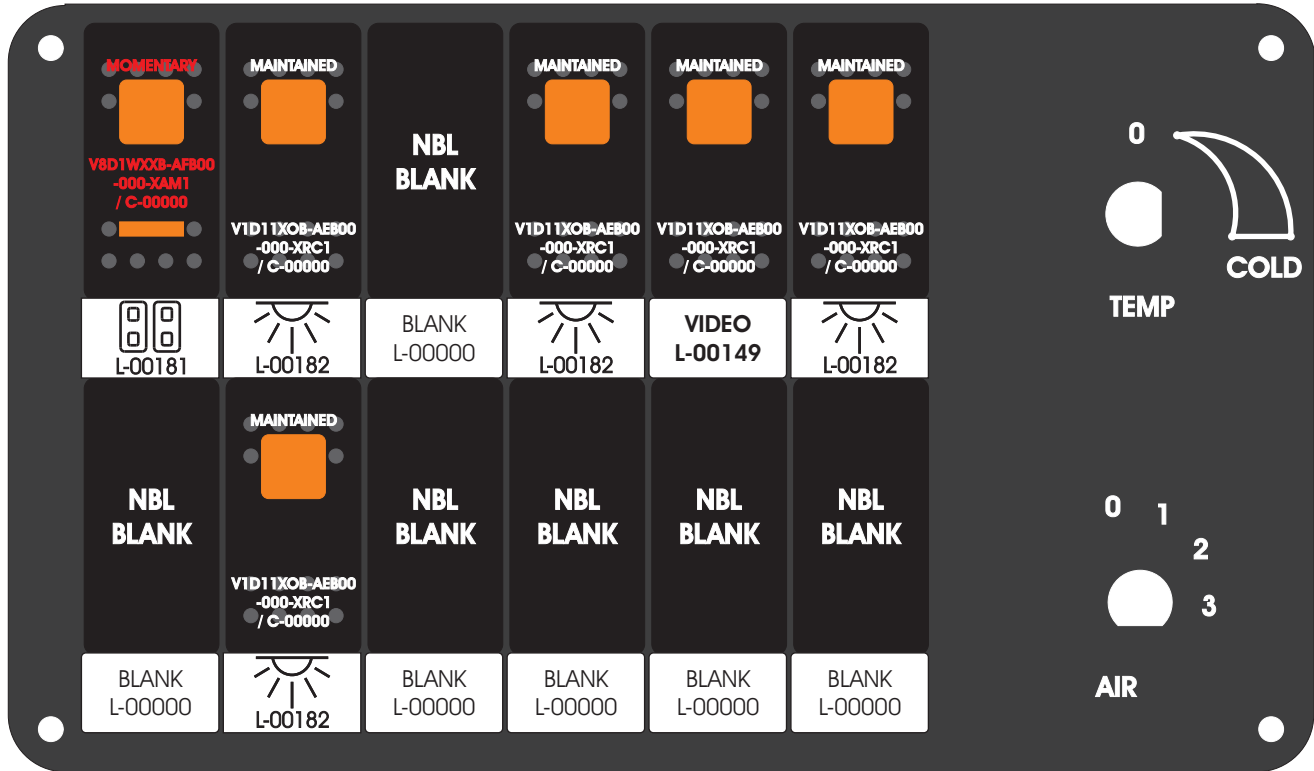

R. C. Tronics Incorporated

2573 East Kercher Road
Goshen, Indiana 46528
Toll Free 1-866-457-7790

Phone 1-574-642-3857
Fax 1-574-642-3858
<http://www.rctronics.com>

RCT-01407-0__44, Relays 4A, 4B, 6A, 6B, 7B.

FAC-01407-00000