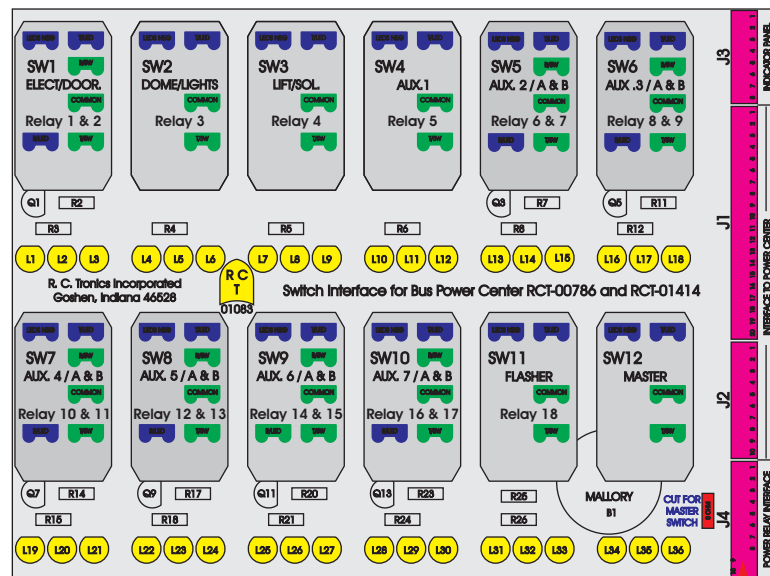

R. C. Tronics Incorporated

2573 East Kercher Road
Goshen, Indiana 46528
Toll Free 1-866-457-7790

Phone 1-574-642-3857
Fax 1-574-642-3858
<http://www.rctronics.com>

RCT-01407-0__44, Relays 4A, 4B, 6A, 6B, 7B.

FAC-01407-00000

S-01083

Wire Nut Together
Operates 4/A & 4/B.