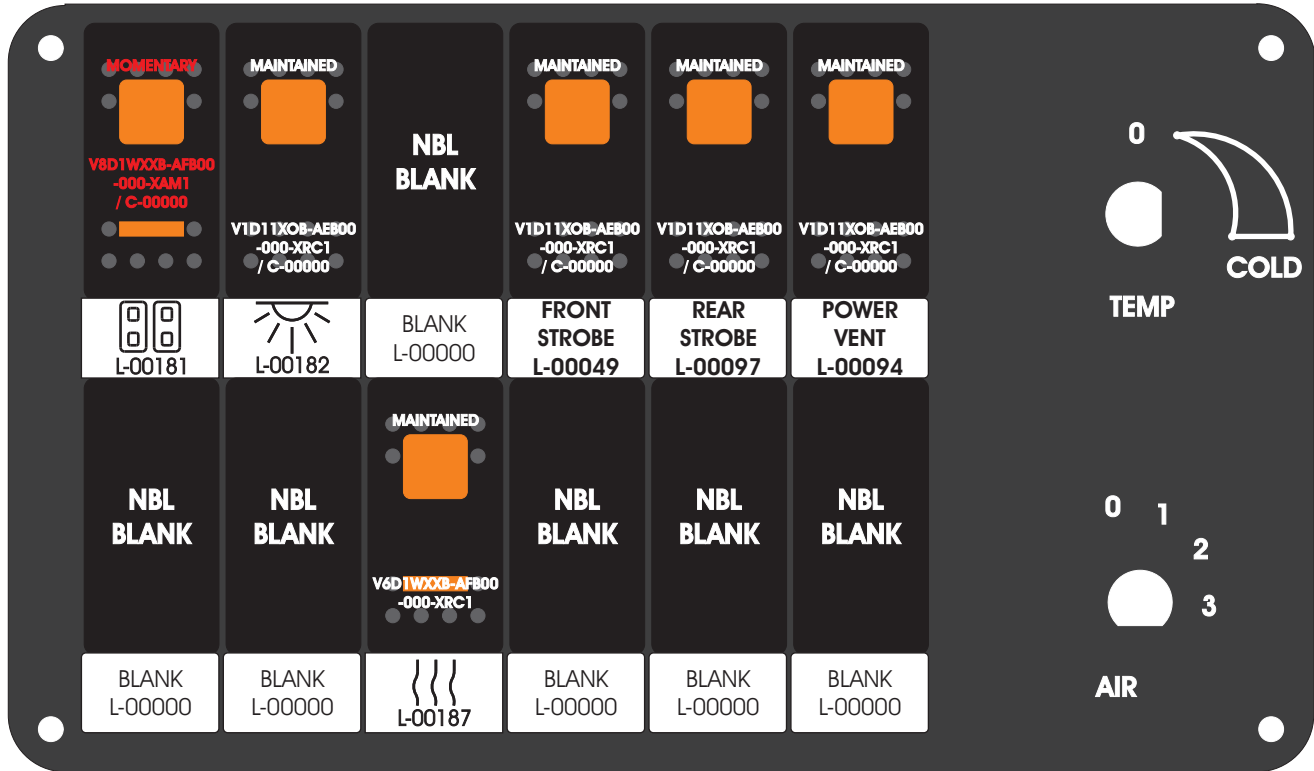

R. C. Tronics Incorporated

2573 East Kercher Road
Goshen, Indiana 46528
Toll Free 1-866-457-7790

Phone 1-574-642-3857
Fax 1-574-642-3858
<http://www.rctronics.com>

RCT-01407-0__45, Relays 4A, 4B, 6A, 6B, 7B.