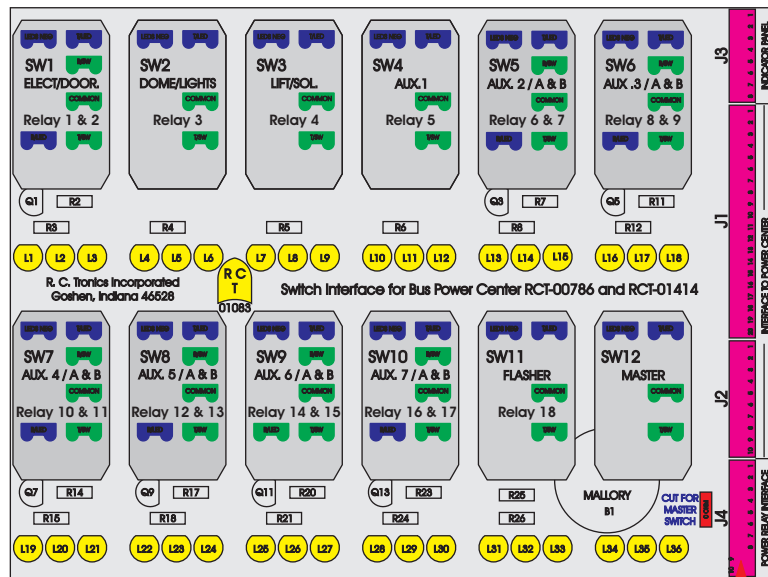

FAC-01407-00000