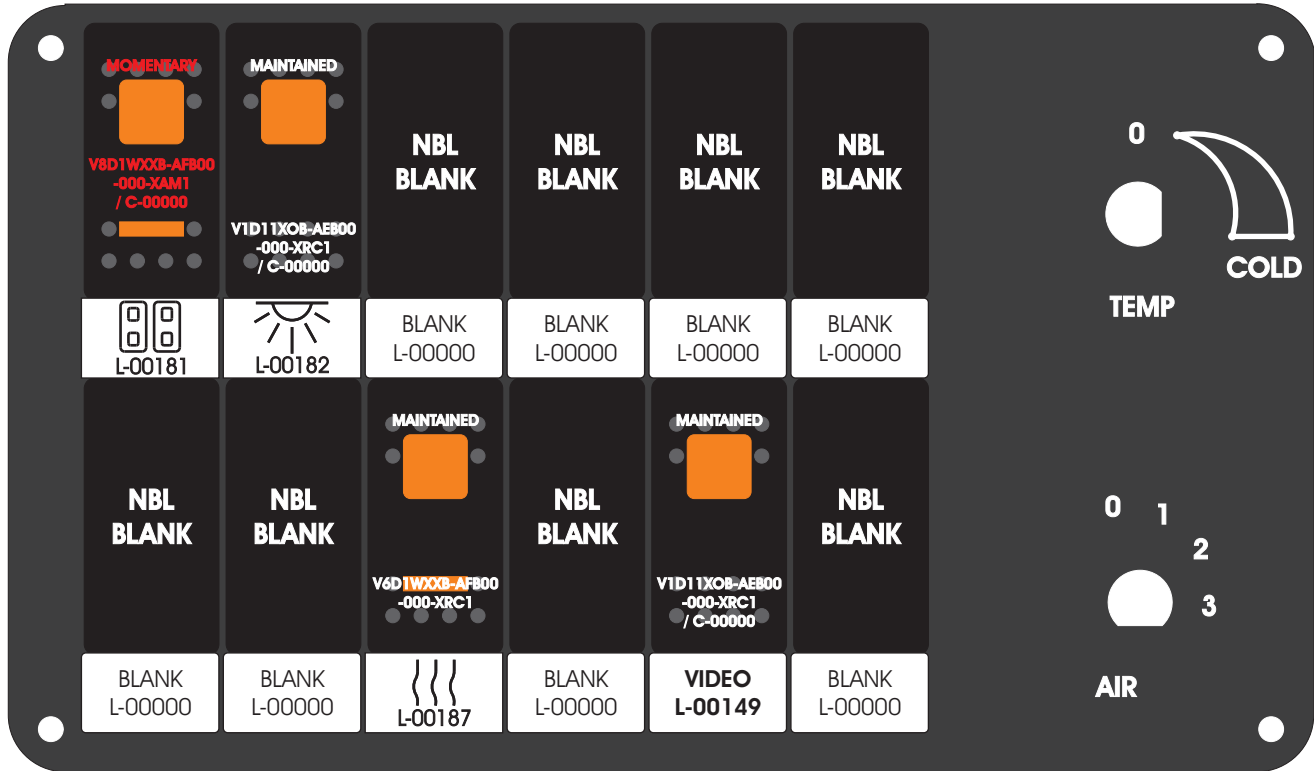

R. C. Tronics Incorporated

2573 East Kercher Road
Goshen, Indiana 46528
Toll Free 1-866-457-7790

Phone 1-574-642-3857
Fax 1-574-642-3858
<http://www.rctronics.com>

RCT-01407-0__46, Relays 4A, 4B, 6A, 6B, 7B.

FAC-01407-00000