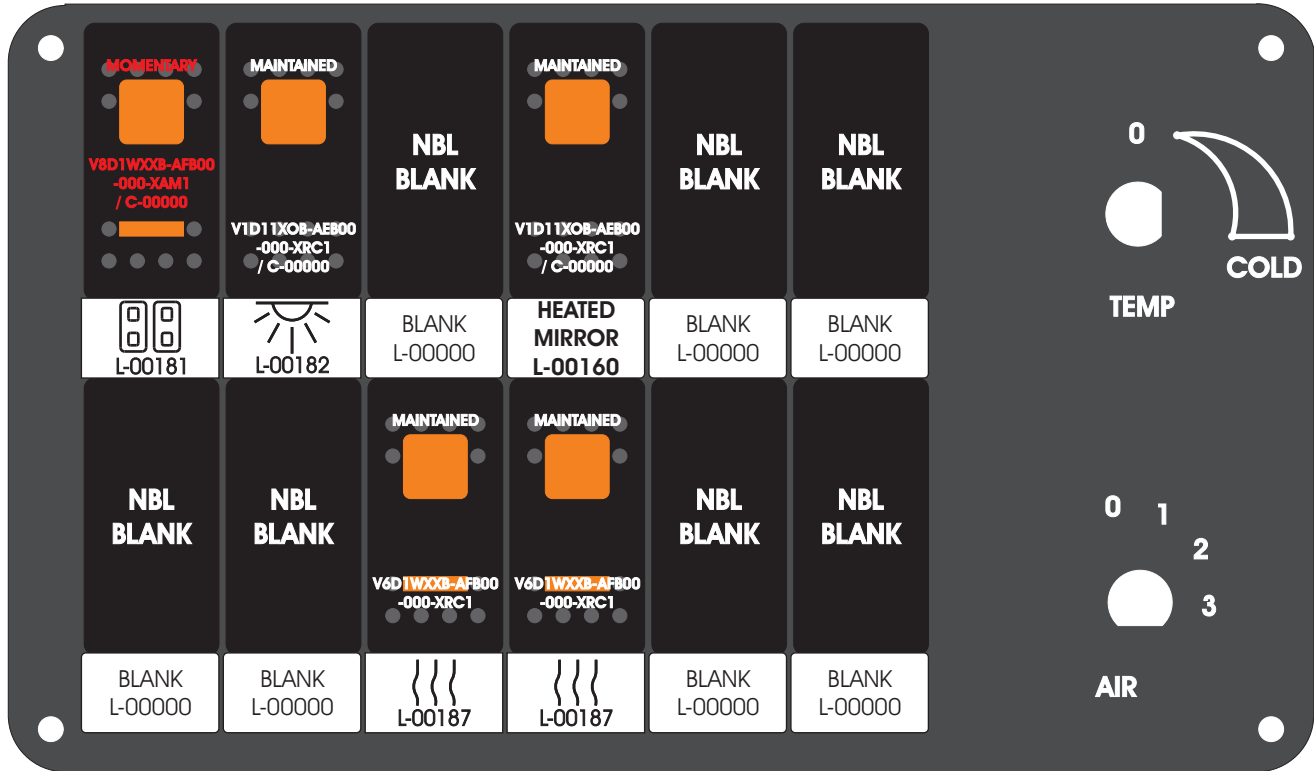

R. C. Tronics Incorporated

2573 East Kercher Road
Goshen, Indiana 46528
Toll Free 1-866-457-7790

Phone 1-574-642-3857
Fax 1-574-642-3858
<http://www.rctronics.com>

RCT-01407-0__47, Relays 4A, 4B, 6A, 6B, 7B.

FAC-01407-00000