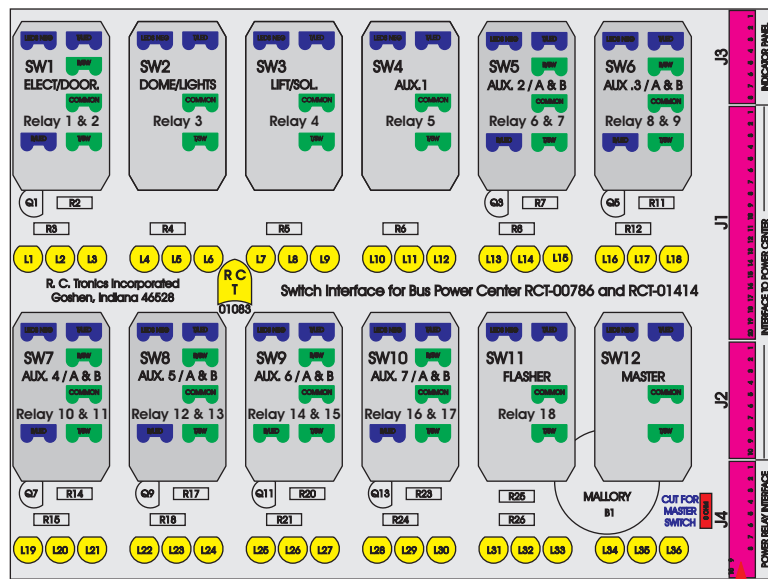

R. C. Tronics Incorporated

2573 East Kercher Road
Goshen, Indiana 46528
Toll Free 1-866-457-7790

Phone 1-574-642-3857
Fax 1-574-642-3858
<http://www.rctronics.com>

RCT-01407-0__48, Relays 4A, 4B, 6A, 6B, 7B.

FAC-01407-00000

S-01083

Wire Nut Together
Operates 4/A & 4/B.