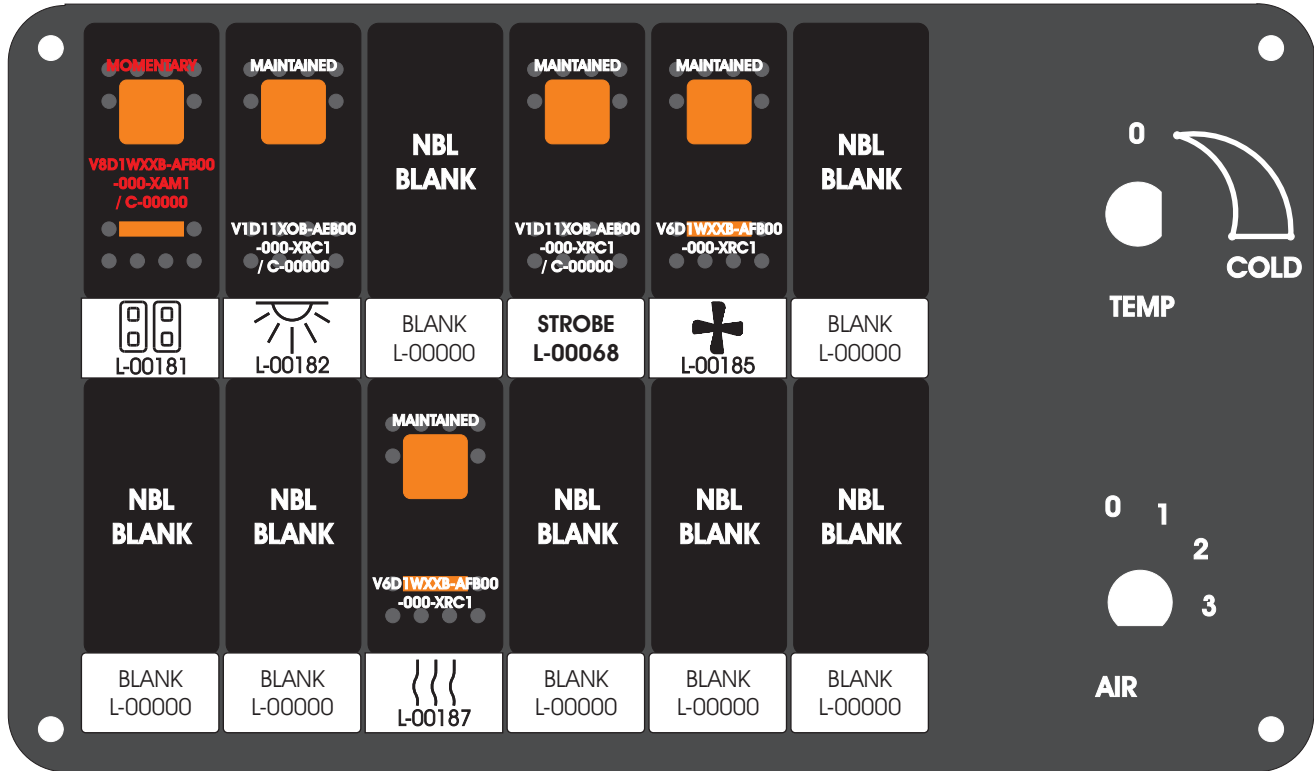

R. C. Tronics Incorporated

2573 East Kercher Road
Goshen, Indiana 46528
Toll Free 1-866-457-7790

Phone 1-574-642-3857
Fax 1-574-642-3858
<http://www.rctronics.com>

RCT-01407-0__48, Relays 4A, 4B, 6A, 6B, 7B.

FAC-01407-00000