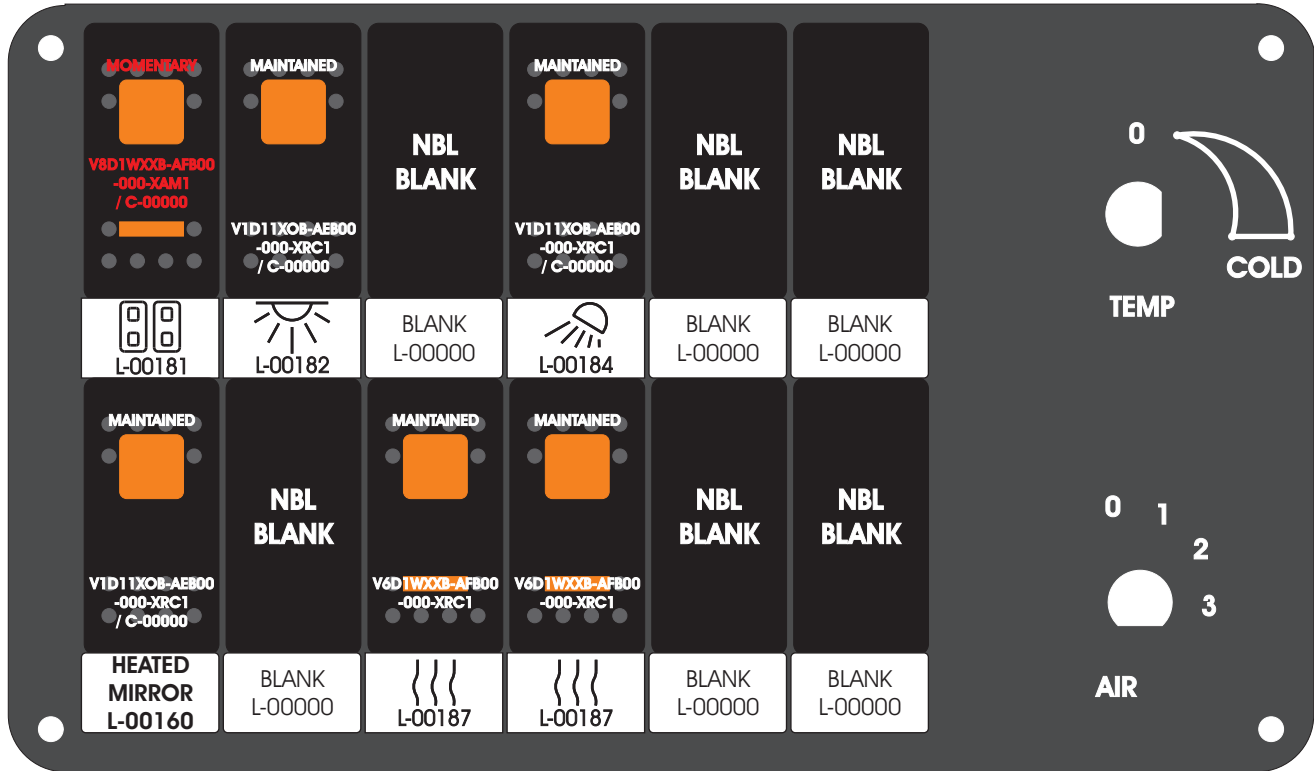

R. C. Tronics Incorporated

2573 East Kercher Road
Goshen, Indiana 46528
Toll Free 1-866-457-7790

Phone 1-574-642-3857
Fax 1-574-642-3858
<http://www.rctronics.com>

RCT-01407-0__49, Relays 4A, 4B, 5A, 5B, 6A, 6B.