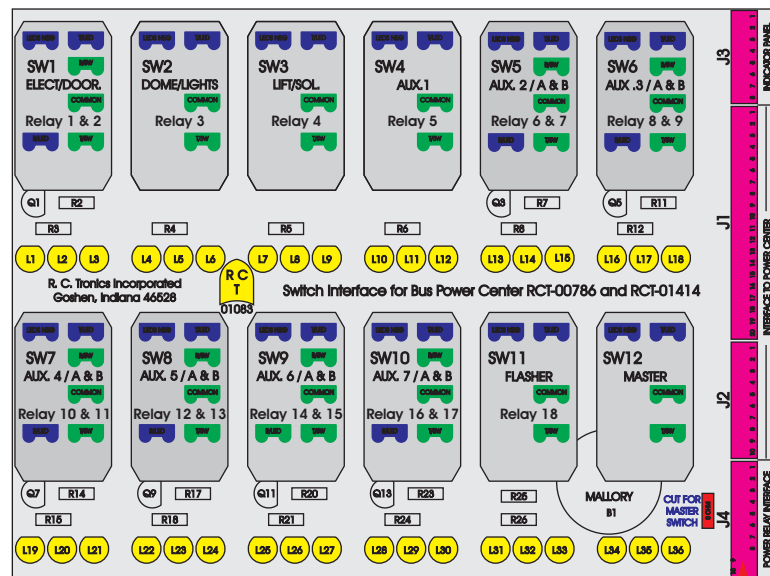

FAC-01407-0000

Wire Nut Together
Operates 4/A & 4/B.