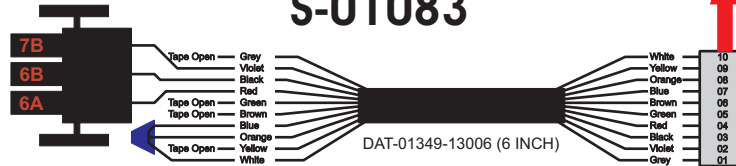

FAC-01407-0000

Wire Nut Together
Operates 4/A & 4/B.