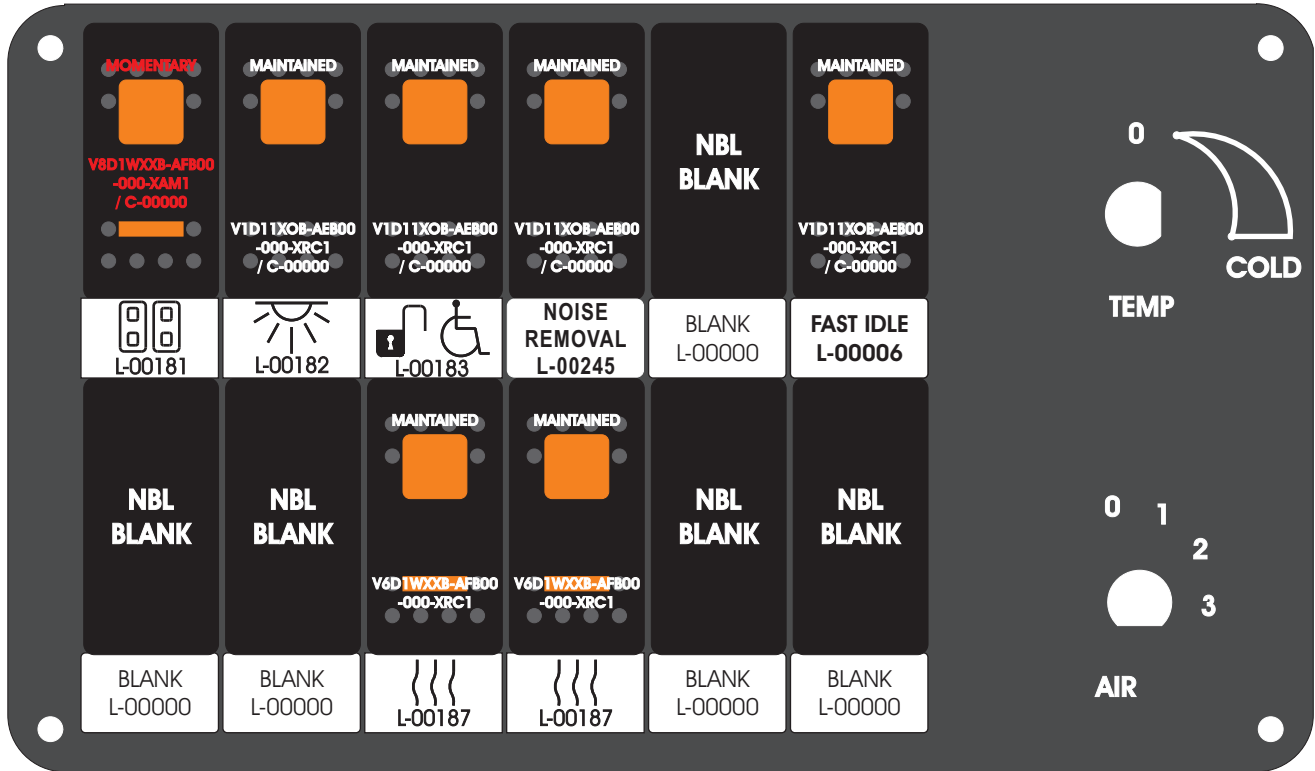

R. C. Tronics Incorporated

2573 East Kercher Road
Goshen, Indiana 46528
Toll Free 1-866-457-7790

Phone 1-574-642-3857
Fax 1-574-642-3858
<http://www.rctronics.com>

RCT-01407-0__50, Relays 4A, 4B, 6A, 6B, 7B.

FAC-01407-00000