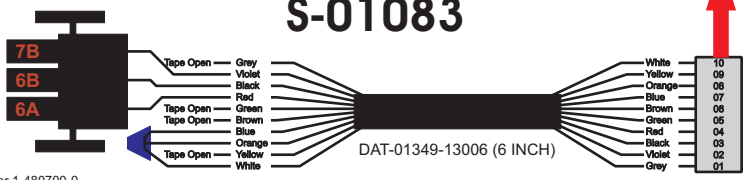

Wire Nut Together
Operates 4/A & 4/B.