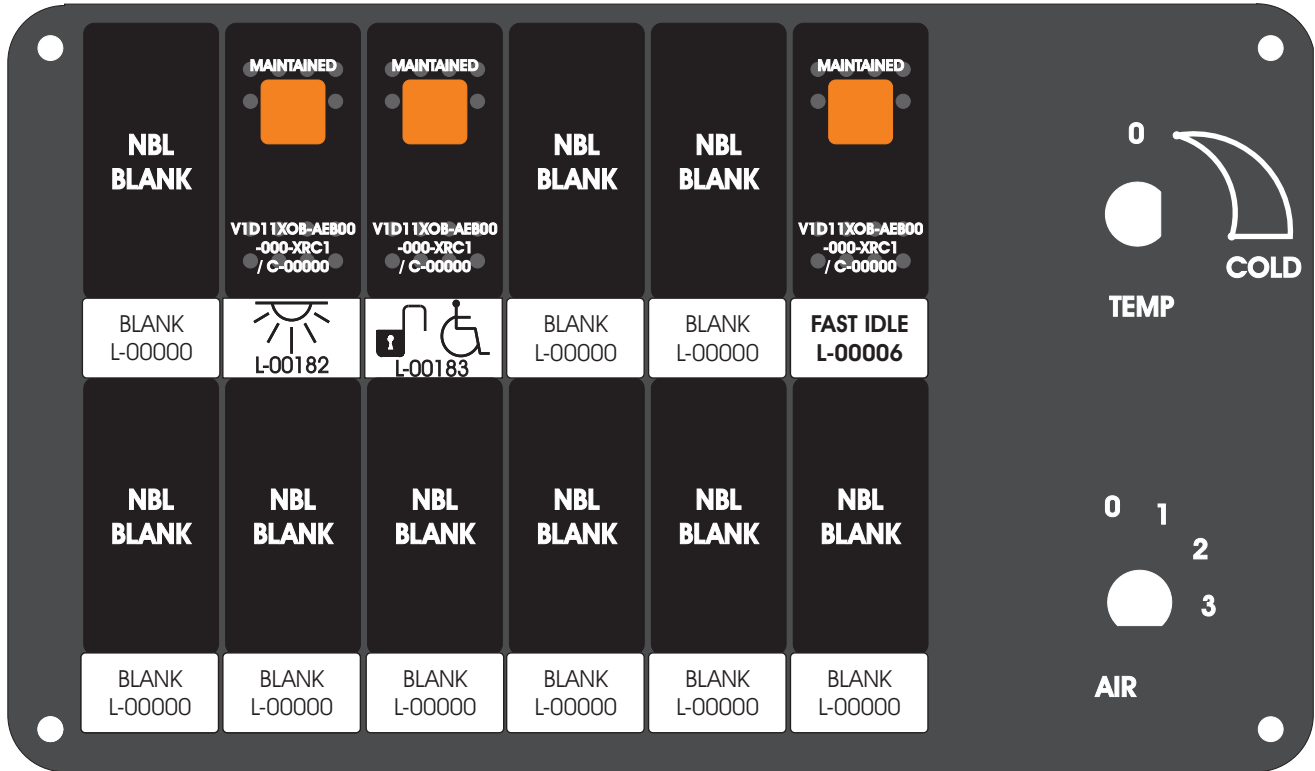

## RCT-01407-0\_\_51, Relays 4A, 4B, 6A, 6B, 7B.

### FAC-01407-00000

Amp Maten-Loc Three Pin Part Number 1-480700-0  
Flat Face Down. Red 6/A, Black 6/B & Violet 7/B  
Viewed with Ten Pin Tyco Connector Face Down.

Wire Nut Together  
Operates 4/A & 4/B.

Maten-Loc operates relays 6A, 6B & 7B with "IGNITION", on RCT-00786 or RCT-01414.  
Bus Power Center connects to J4 on RCT-01083, Dash Switch Center.  
Blue, Orange and White Operates 4A, 4B, with "IGNITION".