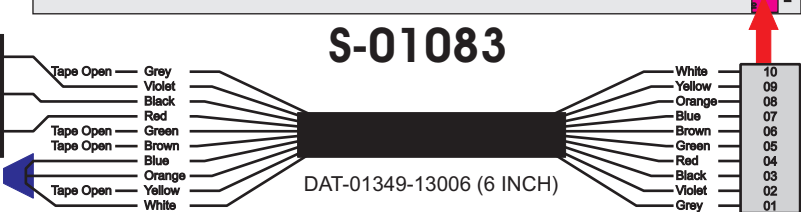

## RCT-01407-0\_\_51, Relays 4A, 4B, 6A, 6B, 7B.

### FAC-01407-00000

Amp Maten-Loc Three Pin Part Number 1-480700-0  
Flat Face Down. Red 6/A, Black 6/B & Violet 7/B  
Viewed with Ten Pin Tyco Connector Face Down.

Wire Nut Together  
Operates 4/A & 4/B.