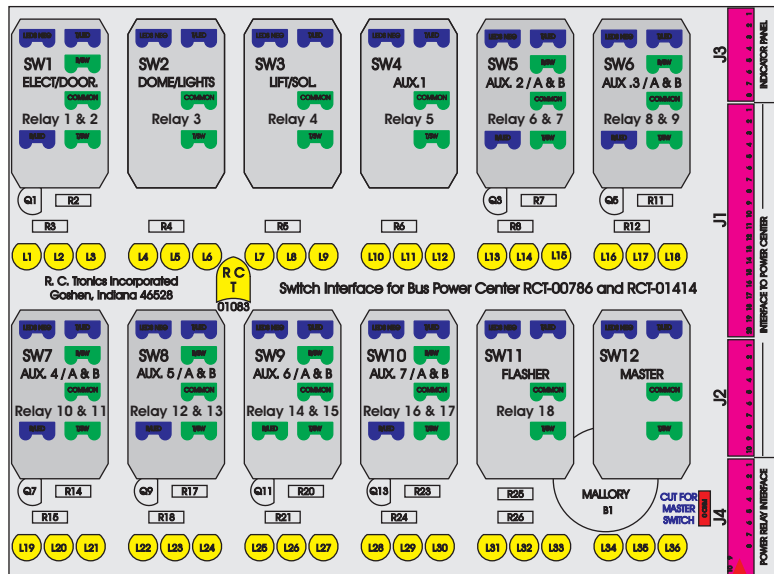

# R. C. Tronics Incorporated

2573 East Kercher Road  
Goshen, Indiana 46528  
Toll Free 1-866-457-7790

Phone 1-574-642-3857  
Fax 1-574-642-3858  
<http://www.rctronics.com>

## RCT-01407-0\_\_51, Relays 4A, 4B, 6A, 6B, 7B.

### FAC-01407-00000

Amp Maten-Loc Three Pin Part Number 1-480700-0  
Flat Face Down. Red 6/A, Black 6/B & Violet 7/B  
Viewed with Ten Pin Tyco Connector Face Down.

Wire Nut Together  
Operates 4/A & 4/B.

Maten-Loc operates relays 6A, 6B & 7B with "IGNITION", on RCT-00786 or RCT-01414.  
Bus Power Center connects to J4 on RCT-01083, Dash Switch Center.  
Blue, Orange and White Operates 4A, 4B, with "IGNITION".