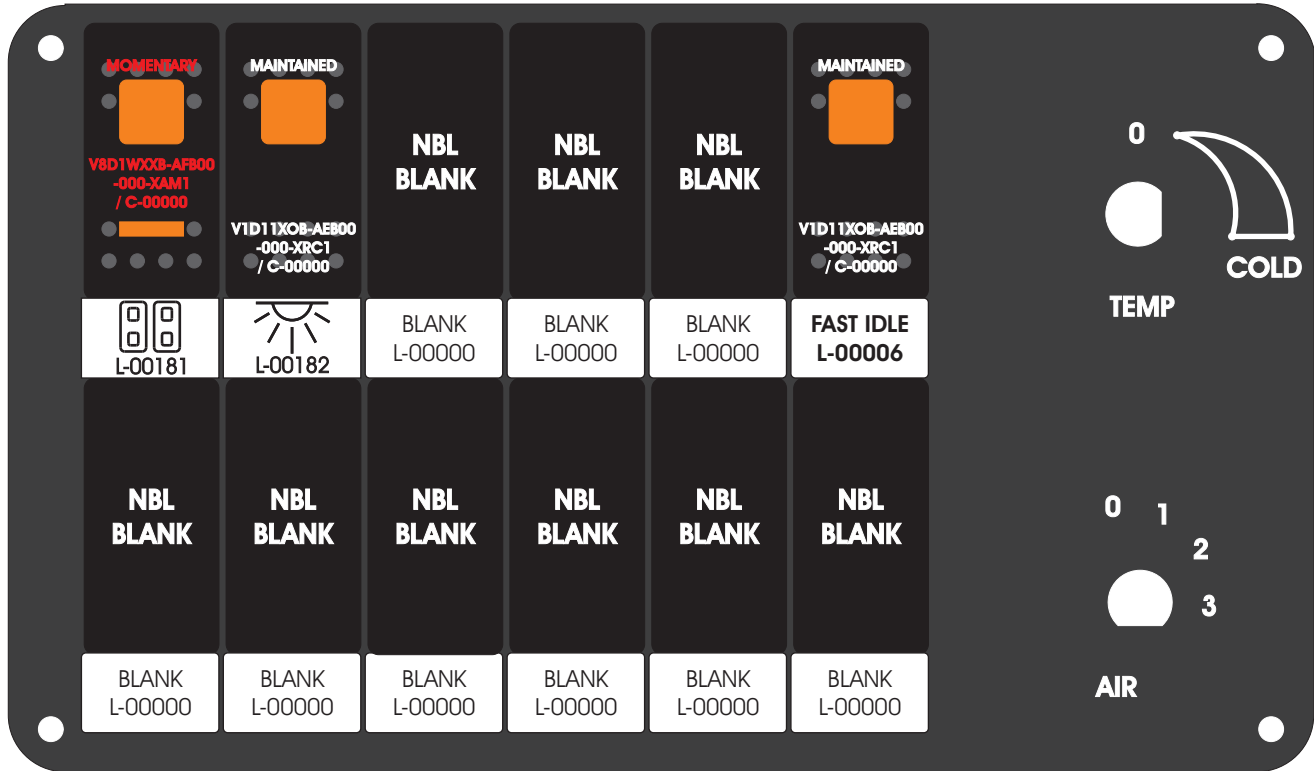

FAC-01407-00000

S-01083

Amp Maten-Loc Three Pin Part Number 1-480700-0
Flat Face Down. Red 6/A, Black 6/B & Violet 7/B
Viewed with Ten Pin Tyco Connector Face Down.

Wire Nut Together
Operates 4/A & 4/B.

Mate-N-Loc operates relays 6A, 6B & 7B with "IGNITION", on RCT-00786 or RCT-01414,
Bus Power Center connects to J4 on RCT-01083, Dash Switch Center.
Blue, Orange and White Operates 4A, 4B, with "IGNITION".