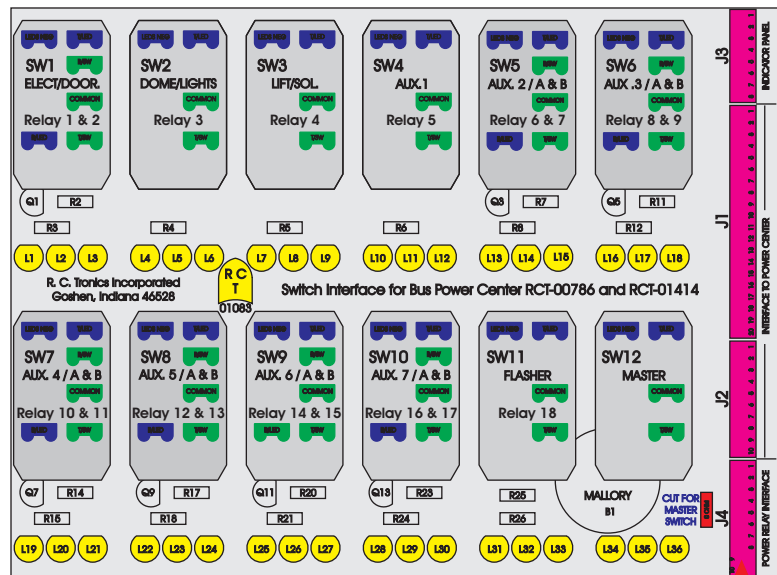

R. C. Tronics Incorporated

2573 East Kercher Road
Goshen, Indiana 46528
Toll Free 1-866-457-7790

Phone 1-574-642-3857
Fax 1-574-642-3858
<http://www.rctronics.com>

RCT-01407-0__52, Relays 4A, 4B, 6A, 6B, 7B.

FAC-01407-00000

S-01083

Amp Maten-Loc Three Pin Part Number 1-480700-0
Flat Face Down. Red 6/A, Black 6/B & Violet 7/B
Viewed with Ten Pin Tyco Connector Face Down.

Wire Nut Together
Operates 4/A & 4/B.

Mate-N-Loc operates relays 6A, 6B & 7B with "IGNITION", on RCT-00786 or RCT-01414,
Bus Power Center connects to J4 on RCT-01083, Dash Switch Center.
Blue, Orange and White Operates 4A, 4B, with "IGNITION".