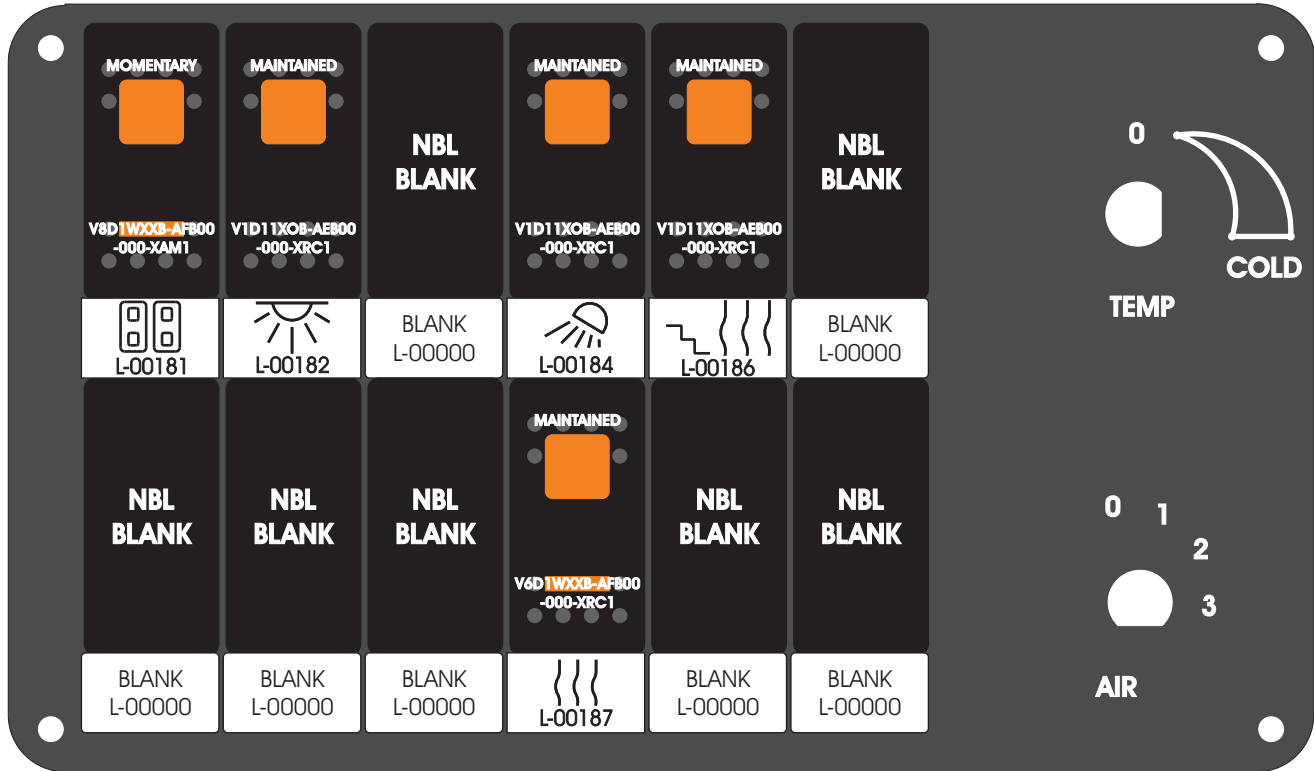

R. C. Tronics Incorporated

2573 East Kercher Road
Goshen, Indiana 46528
Toll Free 1-866-457-7790

Phone 1-574-642-3857
Fax 1-574-642-3858
<http://www.rctronics.com>

RCT-01407-0__53, Relays 4A, 4B, 6A, 6B, 7B.

FAC-01407-0000