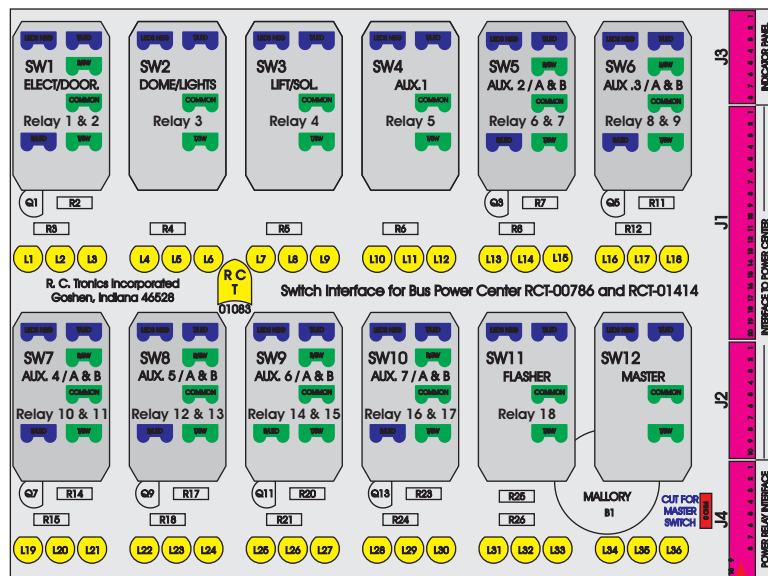

R. C. Tronics Incorporated

2573 East Kercher Road
Goshen, Indiana 46528
Toll Free 1-866-457-7790

Phone 1-574-642-3857
Fax 1-574-642-3858
<http://www.rctronics.com>

RCT-01407-0__53, Relays 4A, 4B, 6A, 6B, 7B.

FAC-01407-0000

S-01083

Wire Nut Together
Operates 4/A & 4/B.