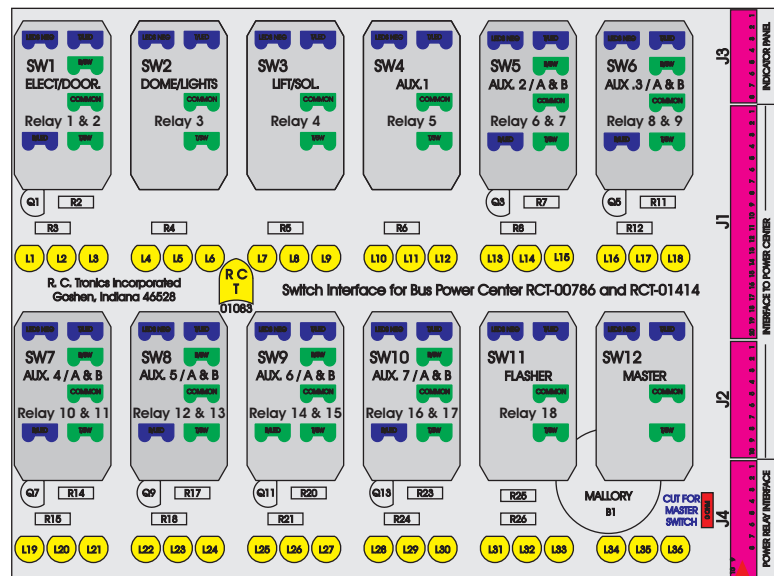

# R. C. Tronics Incorporated

2573 East Kercher Road  
Goshen, Indiana 46528  
Toll Free 1-866-457-7790

Phone 1-574-642-3857  
Fax 1-574-642-3858  
<http://www.rctronics.com>

## RCT-01407-0\_\_54, Relays 4A, 4B, 6A, 6B, 7B.

### FAC-01407-00000

Amp Maten-Loc Three Pin Part Number 1-480700-0  
Flat Face Down. Red 6/A, Black 6/B & Violet 7/B  
Viewed with Ten Pin Tyco Connector Face Down.

Wire Nut Together  
Operates 4/A & 4/B.

Mate-N-Loc operates relays 6A, 6B & 7B with "IGNITION", on RCT-00786 or RCT-01414,  
Bus Power Center connects to J4 on RCT-01083, Dash Switch Center.  
Blue, Orange and White Operates 4A, 4B, with "IGNITION".