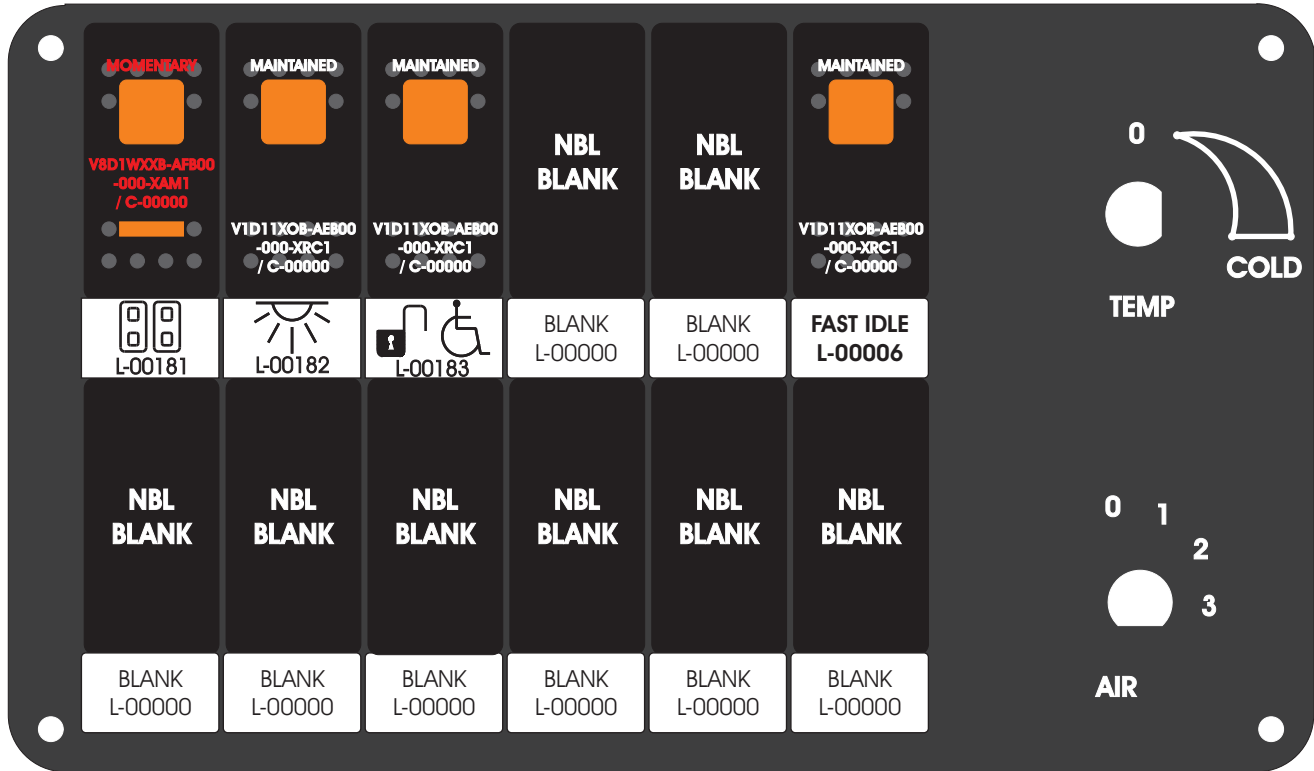

## RCT-01407-0\_\_54, Relays 4A, 4B, 6A, 6B, 7B.

### FAC-01407-00000

Amp Maten-Loc Three Pin Part Number 1-480700-0  
Flat Face Down. Red 6/A, Black 6/B & Violet 7/B  
Viewed with Ten Pin Tyco Connector Face Down.

Wire Nut Together  
Operates 4/A & 4/B.

Mate-N-Loc operates relays 6A, 6B & 7B with "IGNITION", on RCT-00786 or RCT-01414,  
Bus Power Center connects to J4 on RCT-01083, Dash Switch Center.  
Blue, Orange and White Operates 4A, 4B, with "IGNITION".