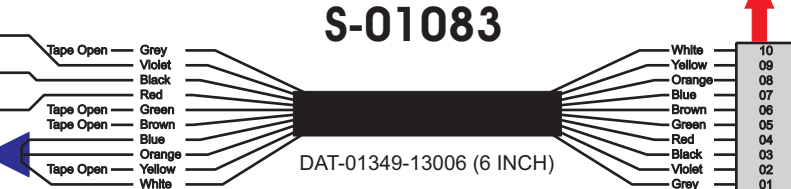

## RCT-01407-0\_\_54, Relays 4A, 4B, 6A, 6B, 7B.

### FAC-01407-00000

Amp Maten-Loc Three Pin Part Number 1-480700-0  
Flat Face Down. Red 6/A, Black 6/B & Violet 7/B  
Viewed with Ten Pin Tyco Connector Face Down.

Wire Nut Together  
Operates 4/A & 4/B.

Mate-N-Loc operates relays 6A, 6B & 7B with "IGNITION", on RCT-00786 or RCT-01414,  
Bus Power Center connects to J4 on RCT-01083, Dash Switch Center.  
Blue, Orange and White Operates 4A, 4B, with "IGNITION".