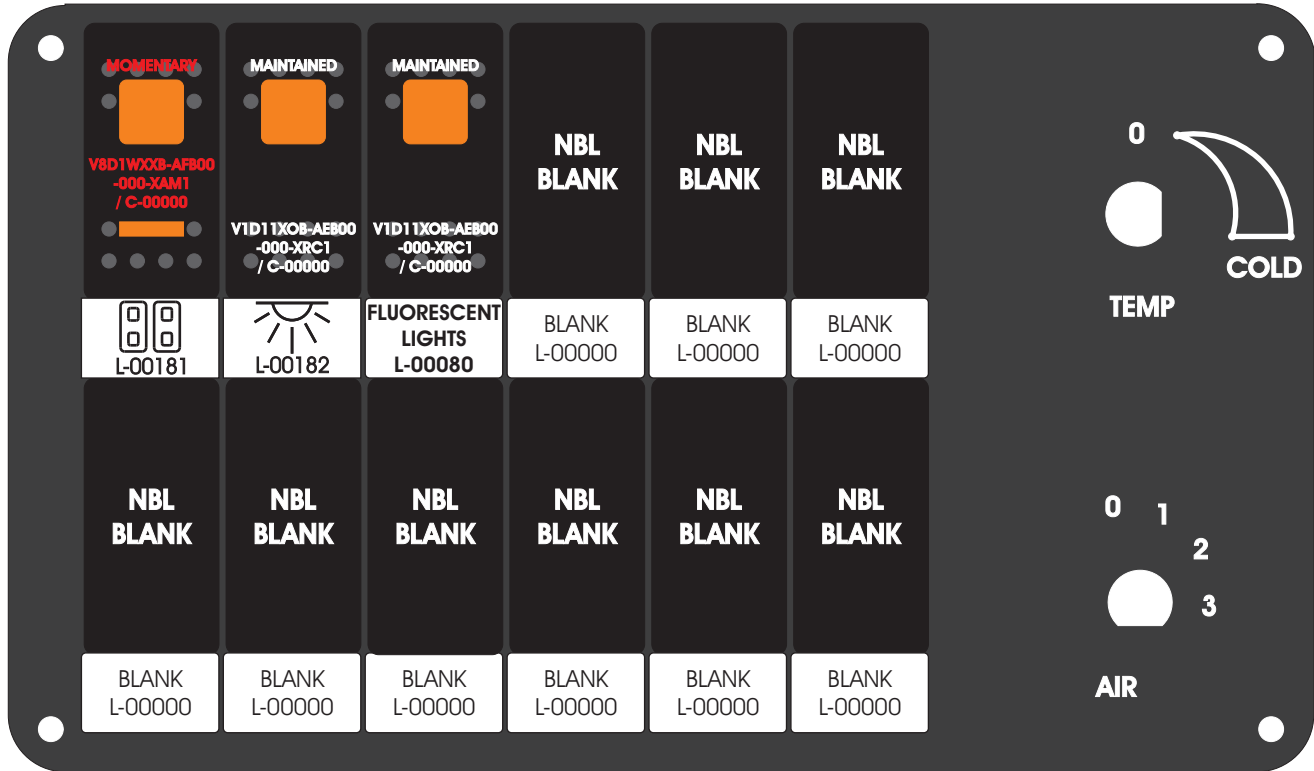

R. C. Tronics Incorporated

2573 East Kercher Road
Goshen, Indiana 46528
Toll Free 1-866-457-7790

Phone 1-574-642-3857
Fax 1-574-642-3858
<http://www.rctronics.com>

RCT-01407-0__55, Relays 4A, 4B, 6A, 6B, 7B.

FAC-01407-00000