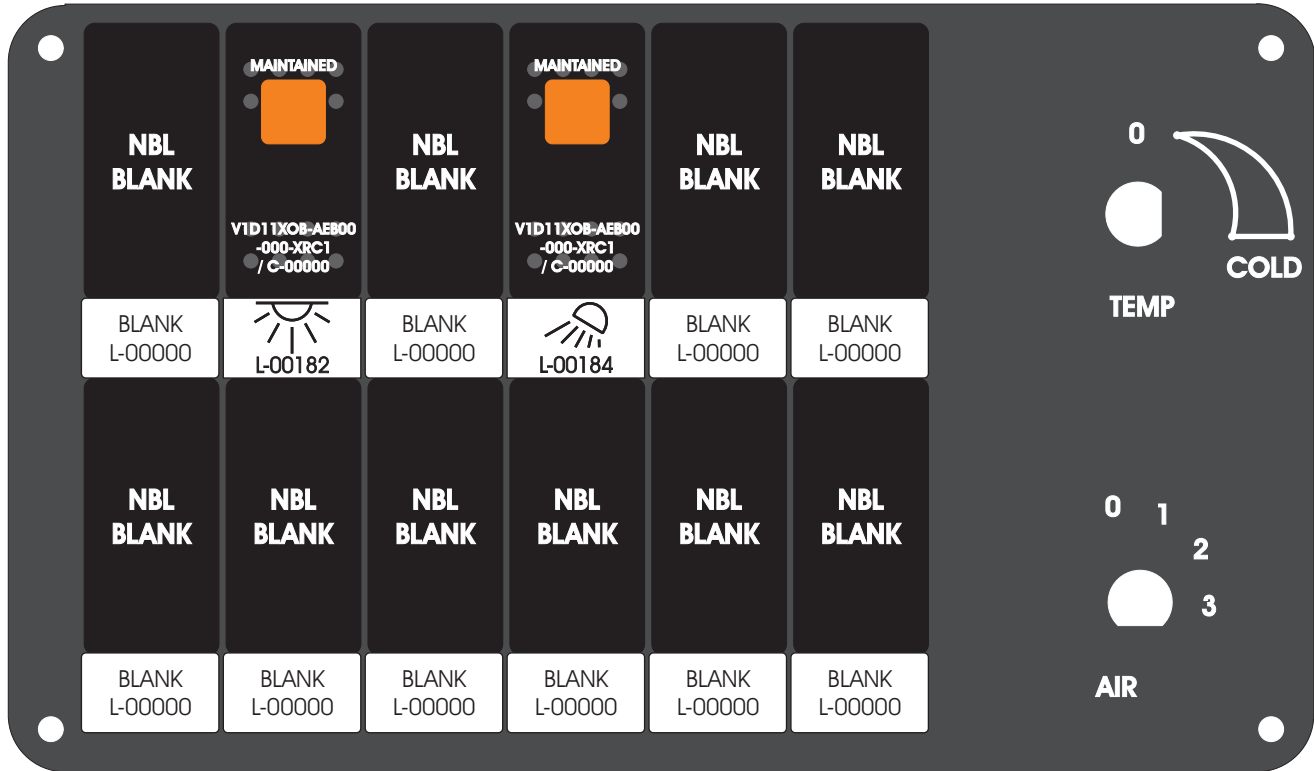

R. C. Tronics Incorporated

2573 East Kercher Road
Goshen, Indiana 46528
Toll Free 1-866-457-7790

Phone 1-574-642-3857
Fax 1-574-642-3858
<http://www.rctronics.com>

RCT-01407-0__56, Relays 4A, 4B, 6A, 6B, 7B.

FAC-01407-0000