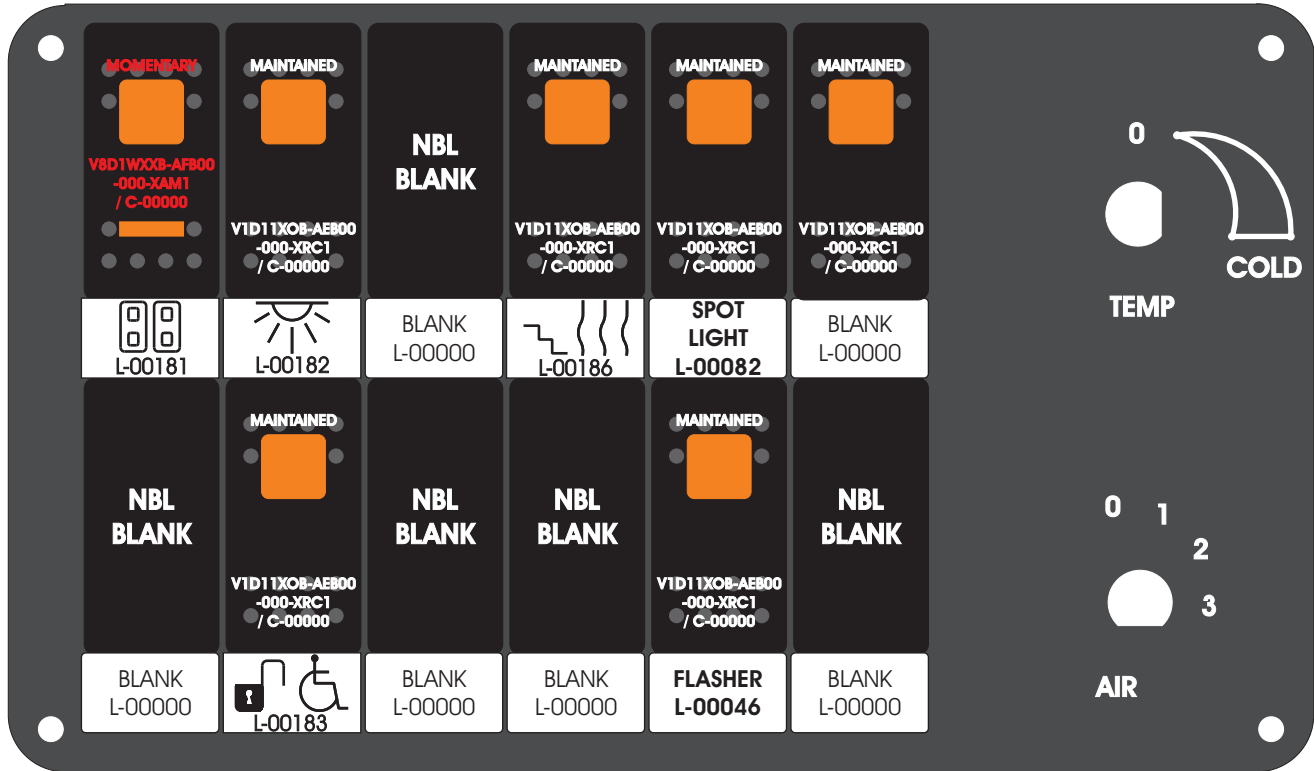

R. C. Tronics Incorporated

2573 East Kercher Road
Goshen, Indiana 46528
Toll Free 1-866-457-7790

Phone 1-574-642-3857
Fax 1-574-642-3858
<http://www.rctronics.com>

RCT-01407-0__57, Relays 4A, 4B, 6A, 6B, 7B.

FAC-01407-0000