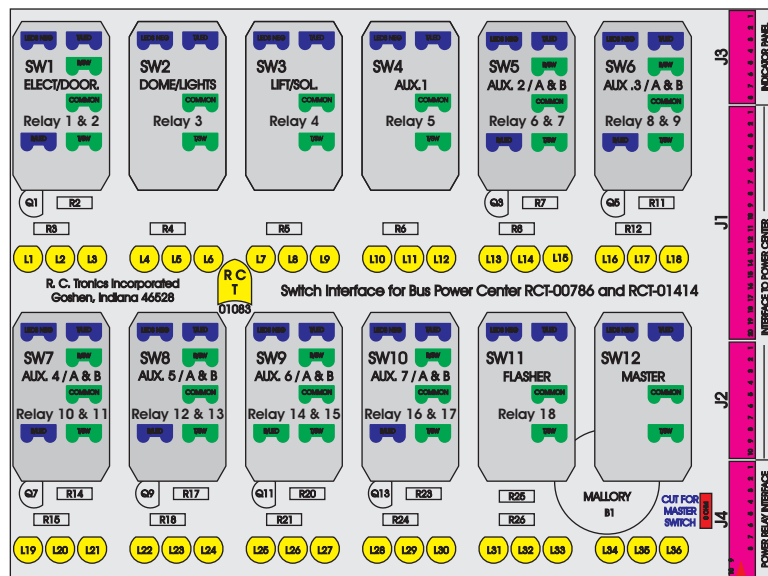

R. C. Tronics Incorporated

2573 East Kercher Road
Goshen, Indiana 46528
Toll Free 1-866-457-7790

Phone 1-574-642-3857
Fax 1-574-642-3858
<http://www.rctronics.com>

RCT-01407-0__57, Relays 4A, 4B, 6A, 6B, 7B.

FAC-01407-0000

S-01083

Wire Nut Together
Operates 4/A & 4/B.