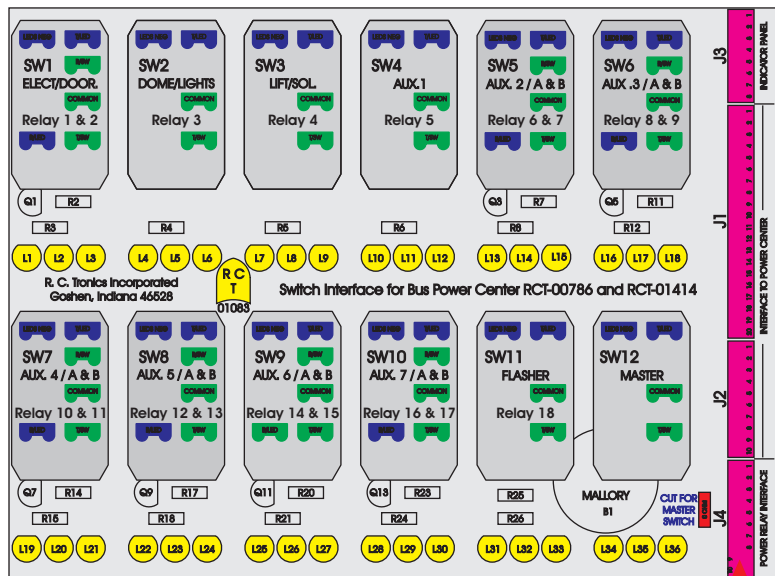

R. C. Tronics Incorporated

2573 East Kercher Road
 Goshen, Indiana 46528
 Toll Free 1-866-457-7790

Phone 1-574-642-3857
 Fax 1-574-642-3858
<http://www.rctronics.com>

RCT-01407-0__58, Relays 4A, 4B, 6A, 6B, 7B.

FAC-01407-00000

S-01083

DAT-01349-13006 (6 INCH)

Amp Maten-Loc Three Pin Part Number 1-480700-0
 Flat Face Down. Red 6/A, Black 6/B & Violet 7/B
 Viewed with Ten Pin Tyco Connector Face Down.

Wire Nut Together
 Operates 4/A & 4/B.

Mate-N-Loc operates relays 6A, 6B & 7B with "IGNITION", an RCT-00786 or RCT-01414,
 Bus Power Center connects to J4 on RCT-01083, Dash Switch Center.
 Blue, Orange and White Operates 4A, 4B, with "IGNITION".