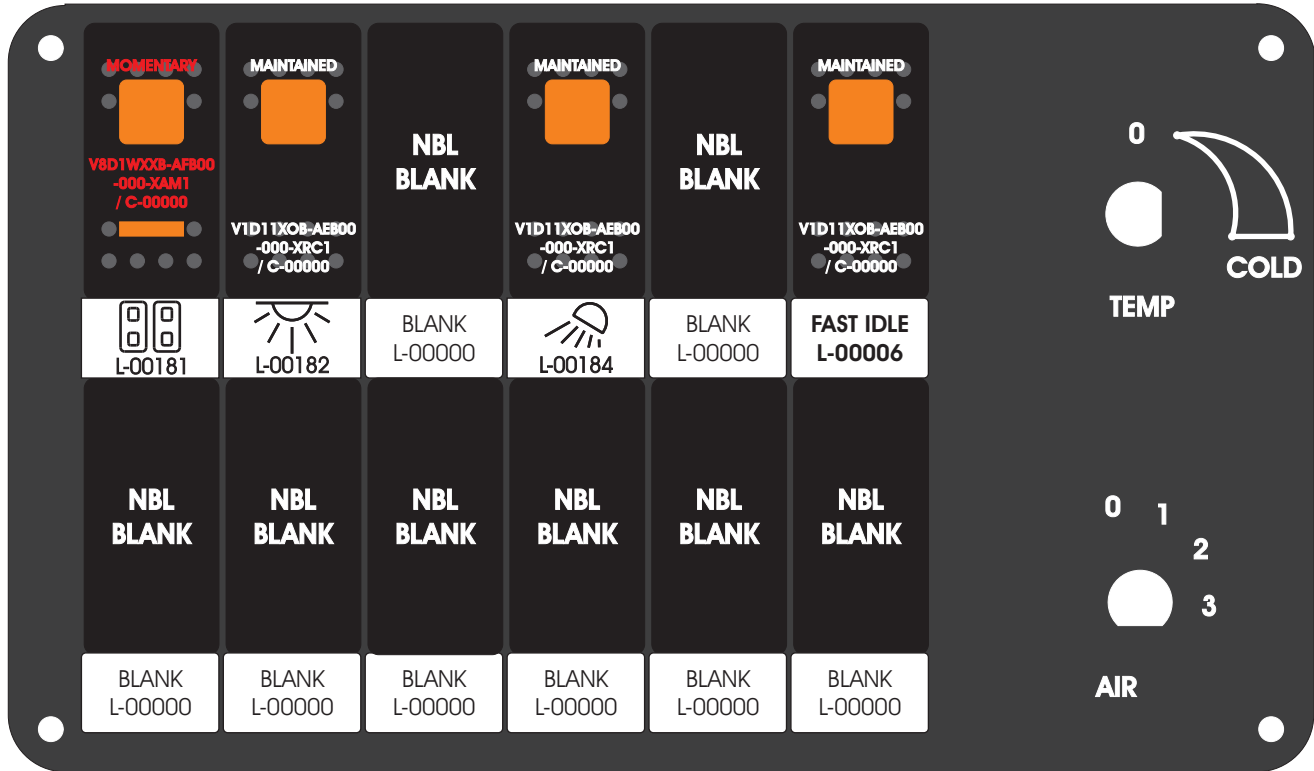

FAC-01407-00000

S-01083

DAT-01349-13006 (6 INCH)

Amp Maten-Loc Three Pin Part Number 1-480700-0
 Flat Face Down. Red 6/A, Black 6/B & Violet 7/B
 Viewed with Ten Pin Tyco Connector Face Down.

Wire Nut Together
 Operates 4/A & 4/B.

Mate-N-Loc operates relays 6A, 6B & 7B with "IGNITION", an RCT-00786 or RCT-01414,
 Bus Power Center connects to J4 on RCT-01083, Dash Switch Center.
 Blue, Orange and White Operates 4A, 4B, with "IGNITION".