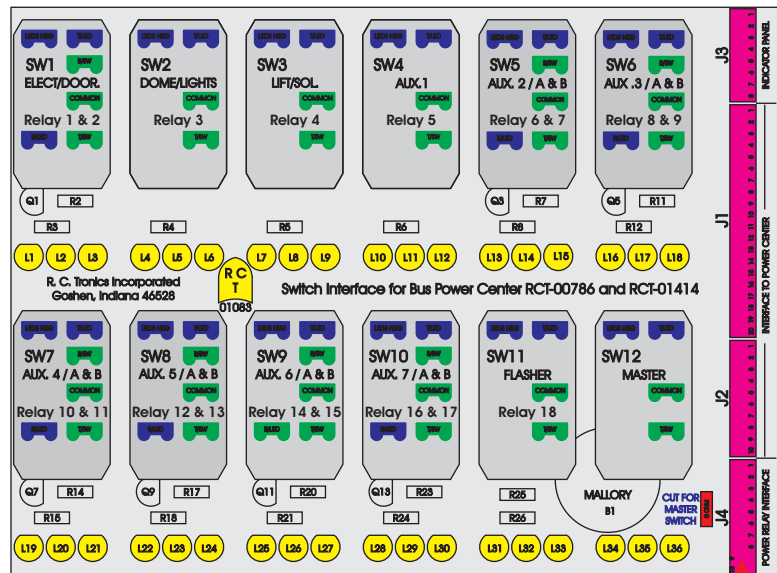

R. C. Tronics Incorporated

2573 East Kercher Road
Goshen, Indiana 46528
Toll Free 1-866-457-7790

Phone 1-574-642-3857
Fax 1-574-642-3858
<http://www.rctronics.com>

RCT-01407-0__59, Relays 4A, 4B, 6A, 6B, 7B.

FAC-01407-00000

Amp Maten-Loc Three Pin Part Number 1-480700-0
Flat Face Down. Red 6/A, Black 6/B & Violet 7/B
Viewed with Ten Pin Tyco Connector Face Down.

Wire Nut Together
Operates 4/A & 4/B.

Mate-N-Loc operates relays 6A, 6B & 7B with "IGNITION", on RCT-00786 or RCT-01414,
Bus Power Center connects to J4 on RCT-01083, Dash Switch Center.
Blue, Orange and White Operates 4A, 4B, with "IGNITION".