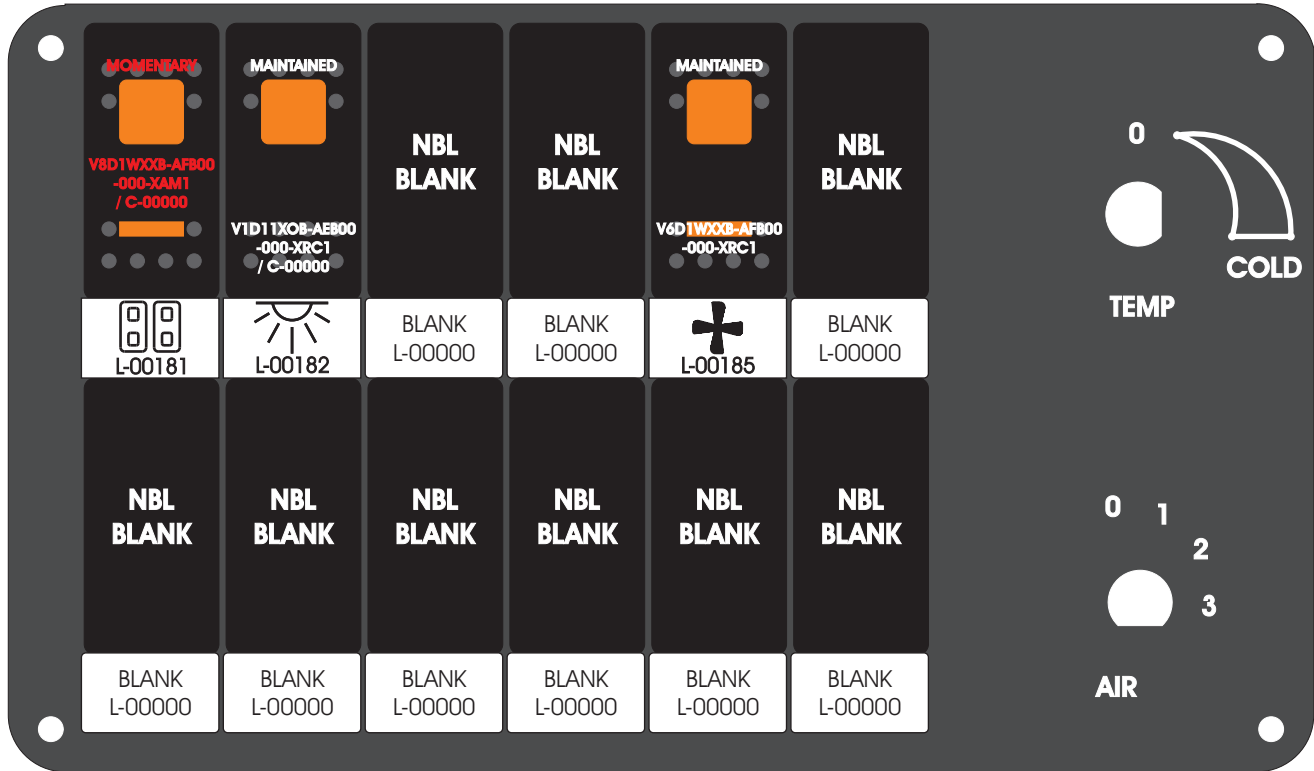

FAC-01407-00000

Amp Maten-Loc Three Pin Part Number 1-480700-0
Flat Face Down. Red 6/A, Black 6/B & Violet 7/B
Viewed with Ten Pin Tyco Connector Face Down.

Wire Nut Together
Operates 4/A & 4/B.

Mate-N-Loc operates relays 6A, 6B & 7B with "IGNITION", on RCT-00786 or RCT-01414,
Bus Power Center connects to J4 on RCT-01083, Dash Switch Center.
Blue, Orange and White Operates 4A, 4B, with "IGNITION".