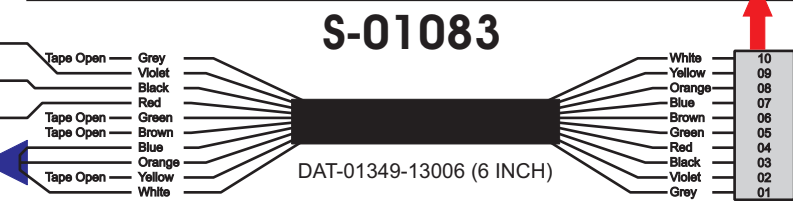

R. C. Tronics Incorporated

2573 East Kercher Road
Goshen, Indiana 46528
Toll Free 1-866-457-7790

Phone 1-574-642-3857
Fax 1-574-642-3858
<http://www.rctronics.com>

RCT-01407-0__59, Relays 4A, 4B, 6A, 6B, 7B.

FAC-01407-00000

Amp Maten-Loc Three Pin Part Number 1-480700-0
Flat Face Down. Red 6/A, Black 6/B & Violet 7/B
Viewed with Ten Pin Tyco Connector Face Down.

Wire Nut Together
Operates 4/A & 4/B.

Mate-N-Loc operates relays 6A, 6B & 7B with "IGNITION", on RCT-00786 or RCT-01414,
Bus Power Center connects to J4 on RCT-01083, Dash Switch Center.
Blue, Orange and White Operates 4A, 4B, with "IGNITION".