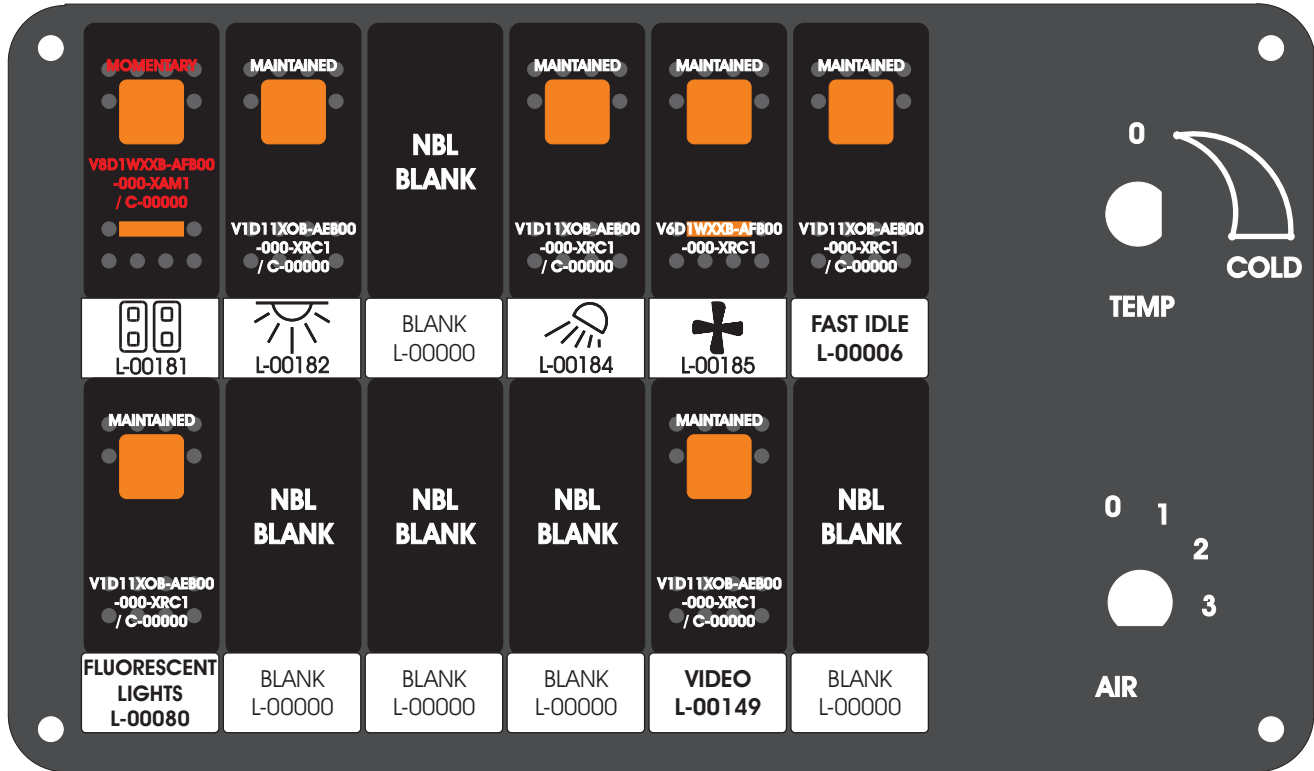

R. C. Tronics Incorporated

2573 East Kercher Road
Goshen, Indiana 46528
Toll Free 1-866-457-7790

Phone 1-574-642-3857
Fax 1-574-642-3858
<http://www.rctronics.com>

RCT-01407-0__60, Relays 4A, 4B, 6A, 6B, 7B.

FAC-01407-00000