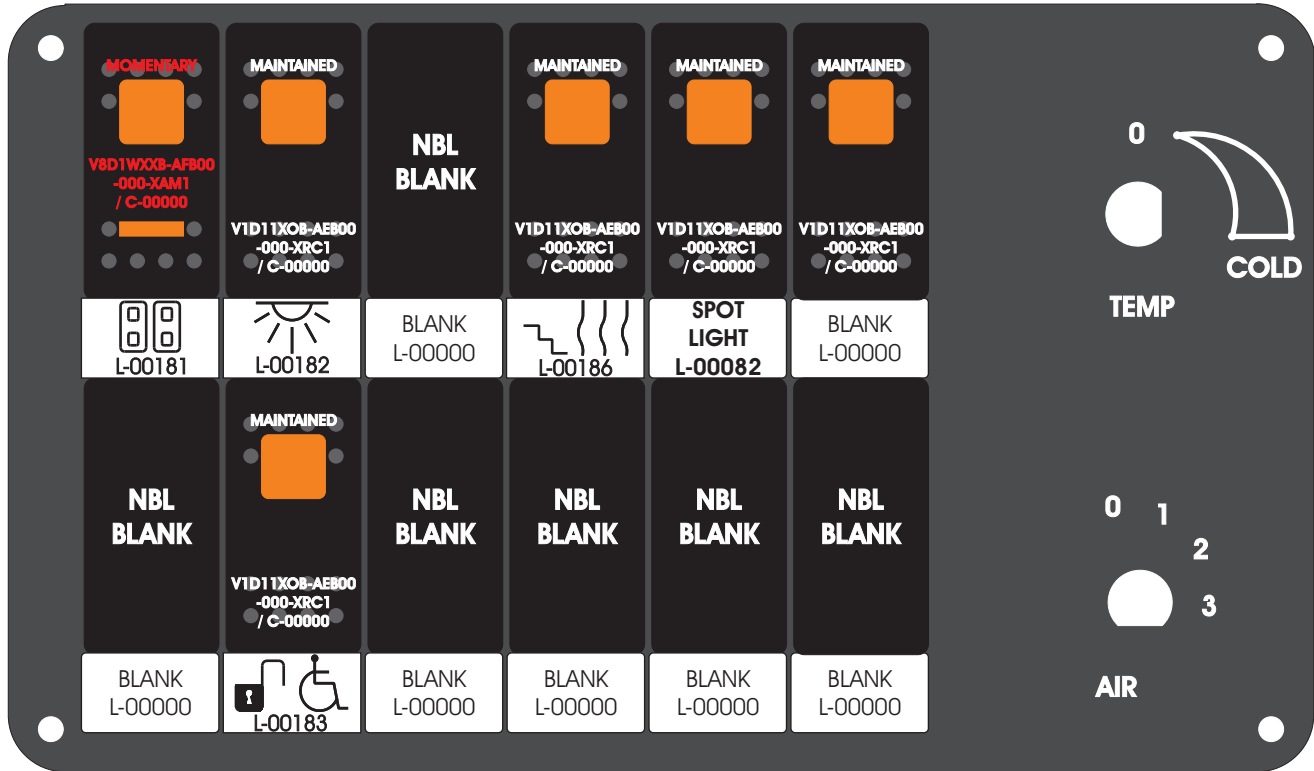

R. C. Tronics Incorporated

2573 East Kercher Road
Goshen, Indiana 46528
Toll Free 1-866-457-7790

Phone 1-574-642-3857
Fax 1-574-642-3858
<http://www.rctronics.com>

RCT-01407-0__61, Relays 4A, 4B, 6A, 6B, 7B.

FAC-01407-00000