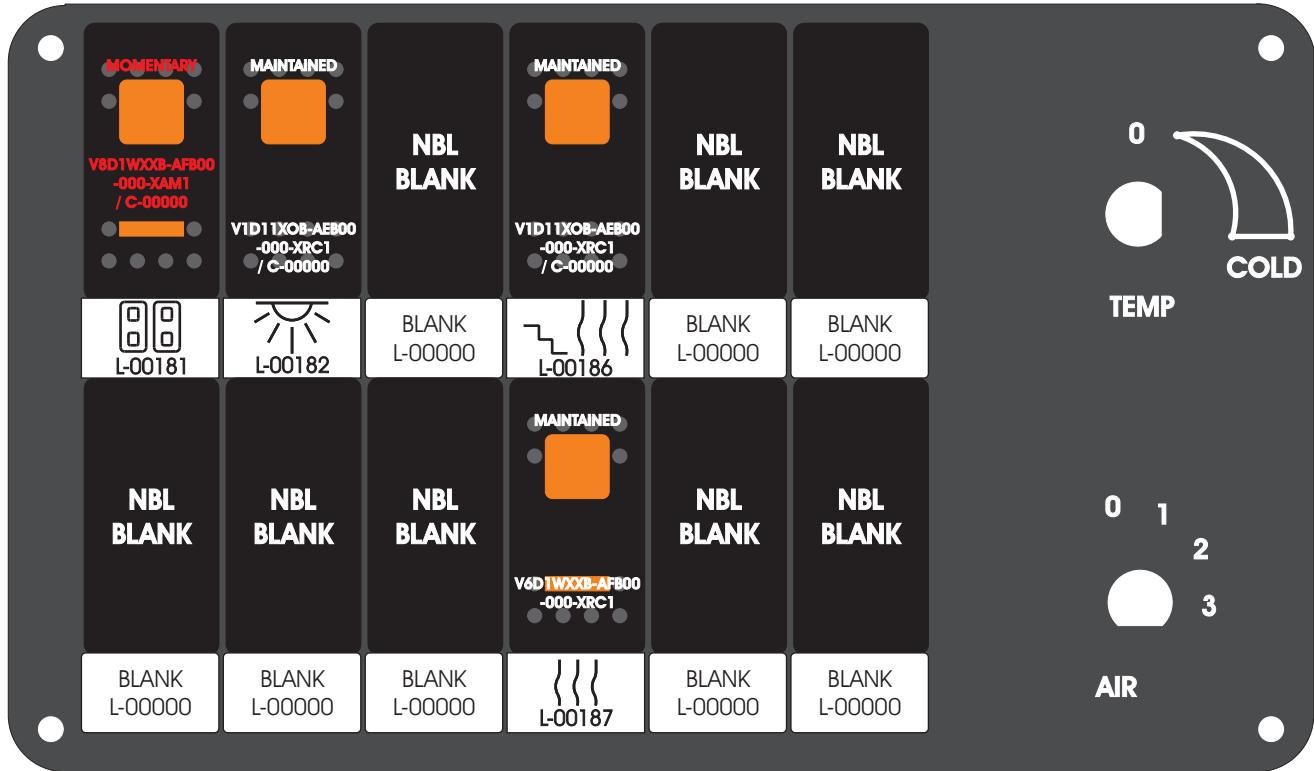

R. C. Tronics Incorporated

2573 East Kercher Road
Goshen, Indiana 46528
Toll Free 1-866-457-7790

Phone 1-574-642-3857
Fax 1-574-642-3858
<http://www.rctronics.com>

RCT-01407-0__62, Relays 4A, 4B, 6A, 6B, 7B.

FAC-01407-00000