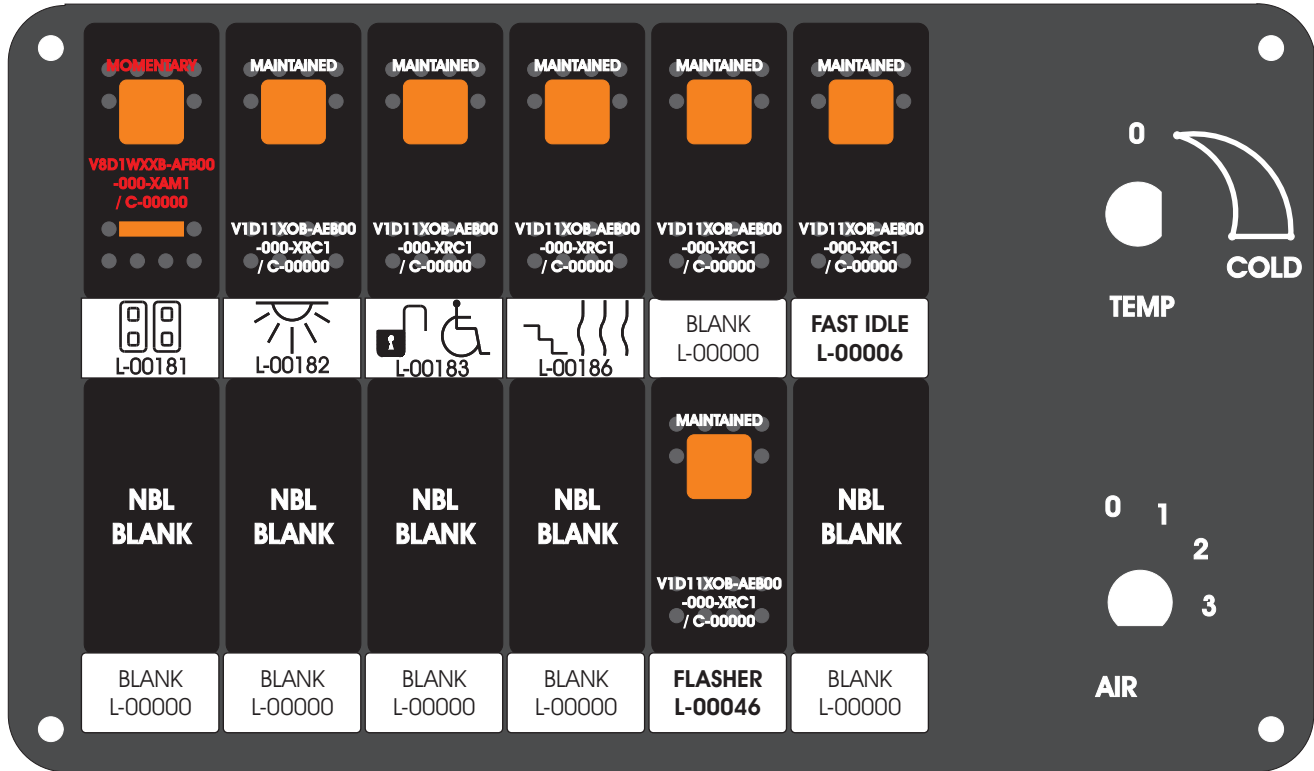

R. C. Tronics Incorporated

2573 East Kercher Road
Goshen, Indiana 46528
Toll Free 1-866-457-7790

Phone 1-574-642-3857
Fax 1-574-642-3858
<http://www.rctronics.com>

RCT-01407-0__63, Relays 4A, 4B, 6A, 6B, 7B.

FAC-01407-00000