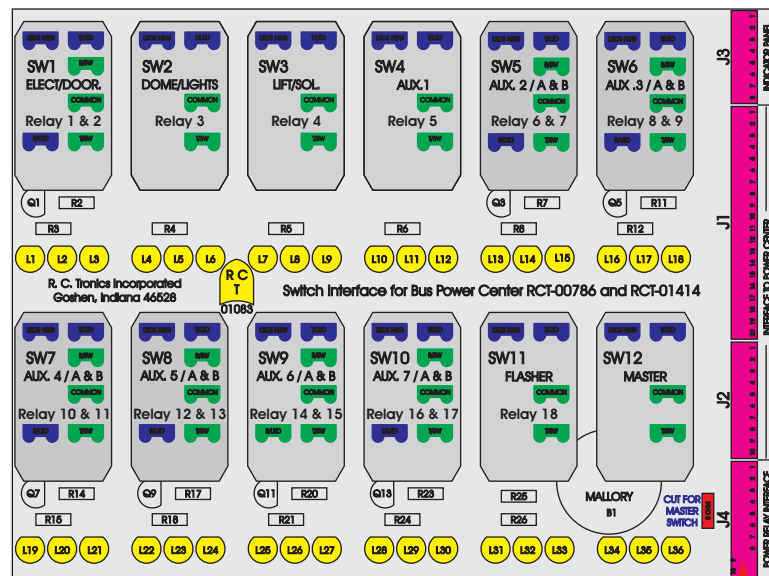

R. C. Tronics Incorporated

2573 East Kercher Road
Goshen, Indiana 46528
Toll Free 1-866-457-7790

Phone 1-574-642-3857
Fax 1-574-642-3858
<http://www.rctronics.com>

RCT-01407-0__65, Relays 4A, 4B, 6A, 6B, 7B.

FAC-01407-0000

S-01083

Wire Nut Together
Operates 4/A & 4/B.