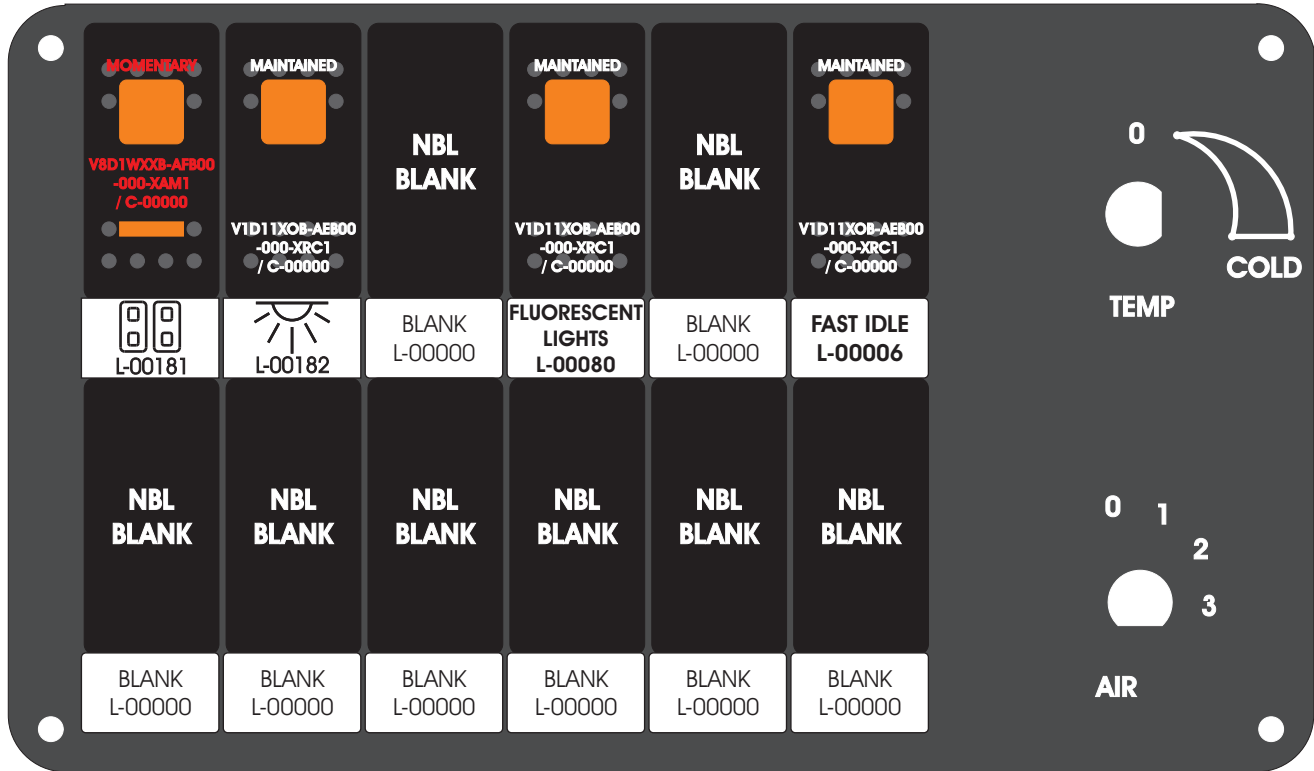

R. C. Tronics Incorporated

2573 East Kercher Road
Goshen, Indiana 46528
Toll Free 1-866-457-7790

Phone 1-574-642-3857
Fax 1-574-642-3858
<http://www.rctronics.com>

RCT-01407-0__65, Relays 4A, 4B, 6A, 6B, 7B.

FAC-01407-0000