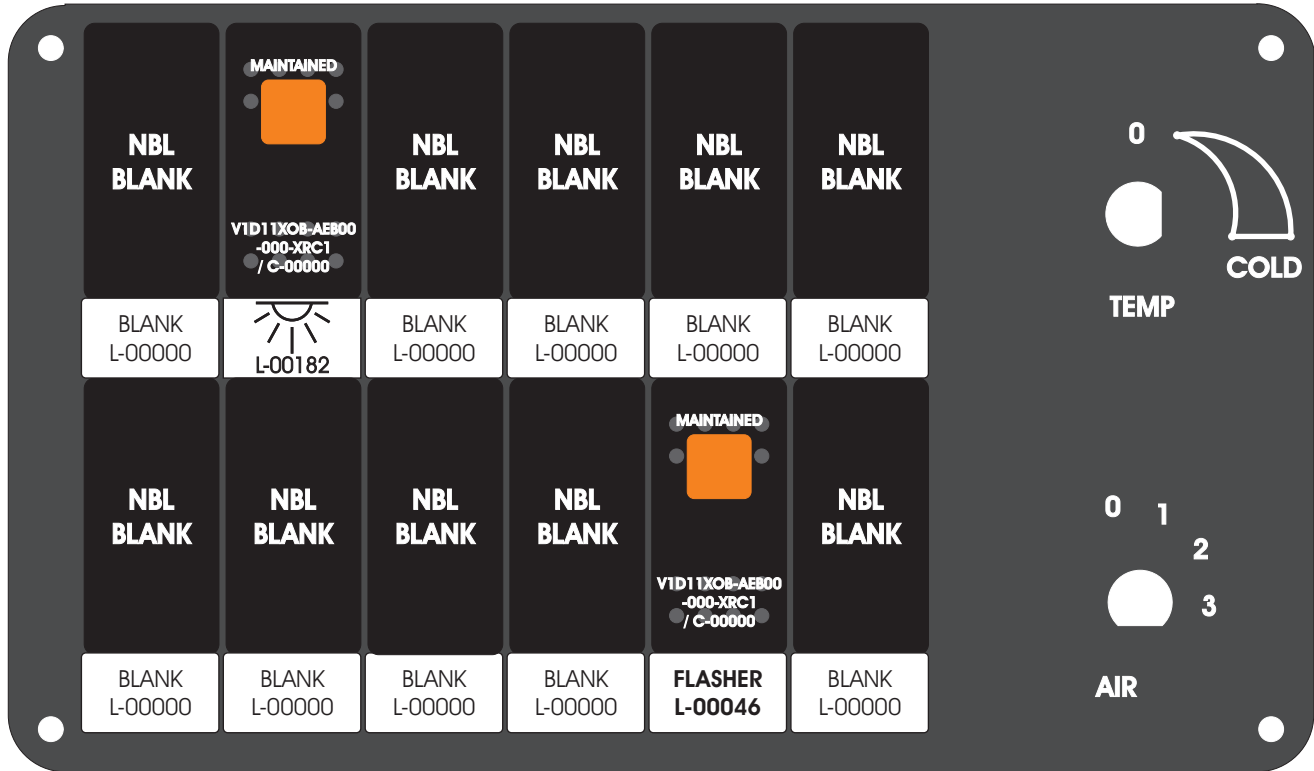

FAC-01407-00000

S-01083

DAT-01349-13006 (6 INCH)

Amp Maten-Loc Three Pin Part Number 1-480700-0
Flat Face Down. Red 6/A, Black 6/B & Violet 7/B
Viewed with Ten Pin Tyco Connector Face Down.

Wire Nut Together
Operates 4/A & 4/B.

Mate-N-Loc operates relays 6A, 6B & 7B with "IGNITION", on RCT-00786 or RCT-01414,
Bus Power Center connects to J4 on RCT-01083, Dash Switch Center.
Blue, Orange and White Operates 4A, 4B, with "IGNITION".