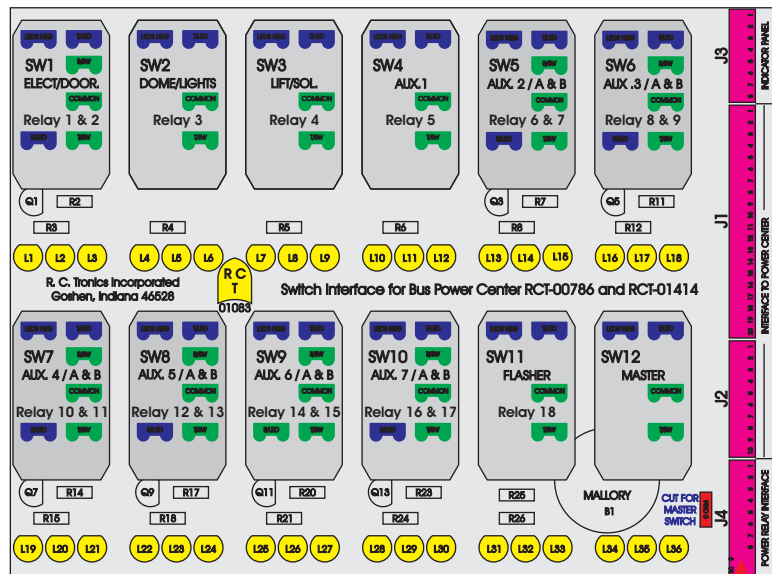

R. C. Tronics Incorporated

2573 East Kercher Road
Goshen, Indiana 46528
Toll Free 1-866-457-7790

Phone 1-574-642-3857
Fax 1-574-642-3858
<http://www.rctronics.com>

RCT-01407-0__66, Relays 4A, 4B, 6A, 6B, 7B.

FAC-01407-00000

S-01083

DAT-01349-13006 (6 INCH)

Amp Maten-Loc Three Pin Part Number 1-480700-0
Flat Face Down. Red 6/A, Black 6/B & Violet 7/B
Viewed with Ten Pin Tyco Connector Face Down.

Wire Nut Together
Operates 4/A & 4/B.

Mate-N-Loc operates relays 6A, 6B & 7B with "IGNITION", on RCT-00786 or RCT-01414,
Bus Power Center connects to J4 on RCT-01083, Dash Switch Center.
Blue, Orange and White Operates 4A, 4B, with "IGNITION".