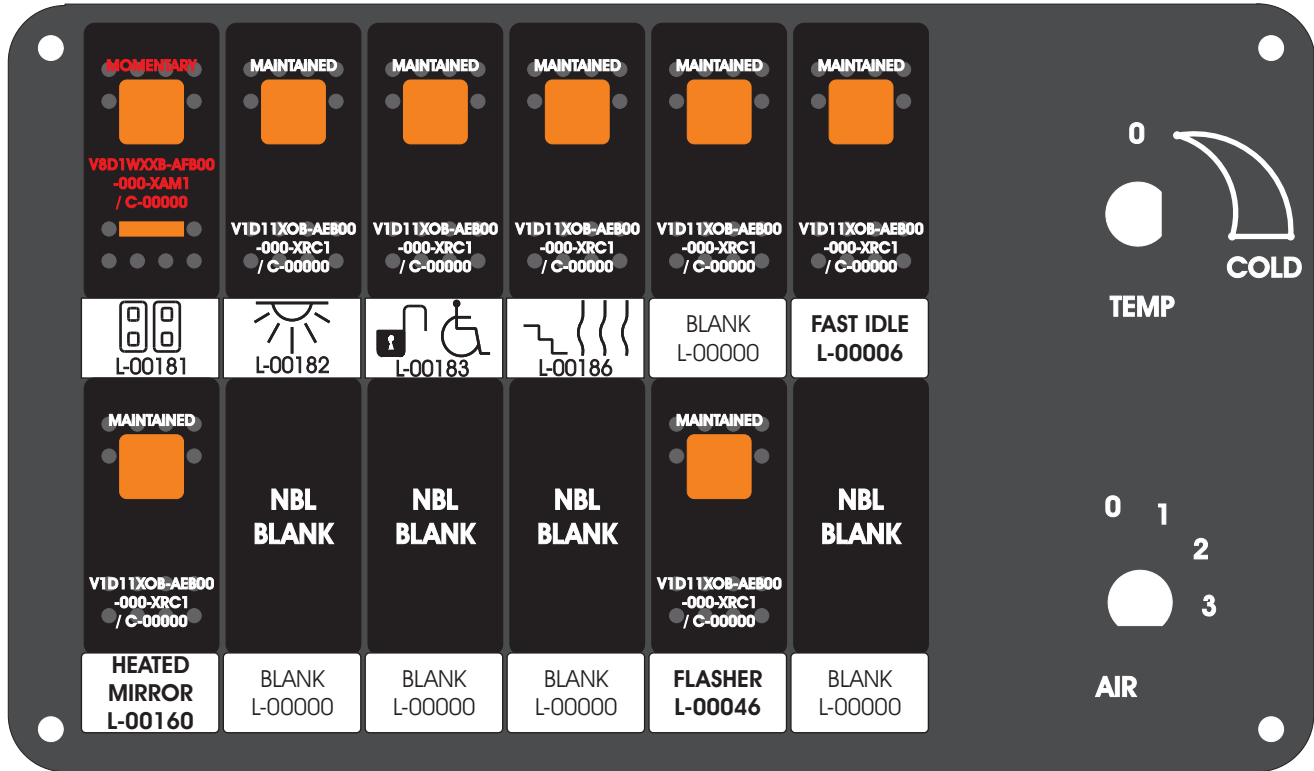

R. C. Tronics Incorporated

2573 East Kercher Road
Goshen, Indiana 46528
Toll Free 1-866-457-7790

Phone 1-574-642-3857
Fax 1-574-642-3858
<http://www.rctronics.com>

RCT-01407-0__67, Relays 4A, 4B, 6A, 6B, 7B.