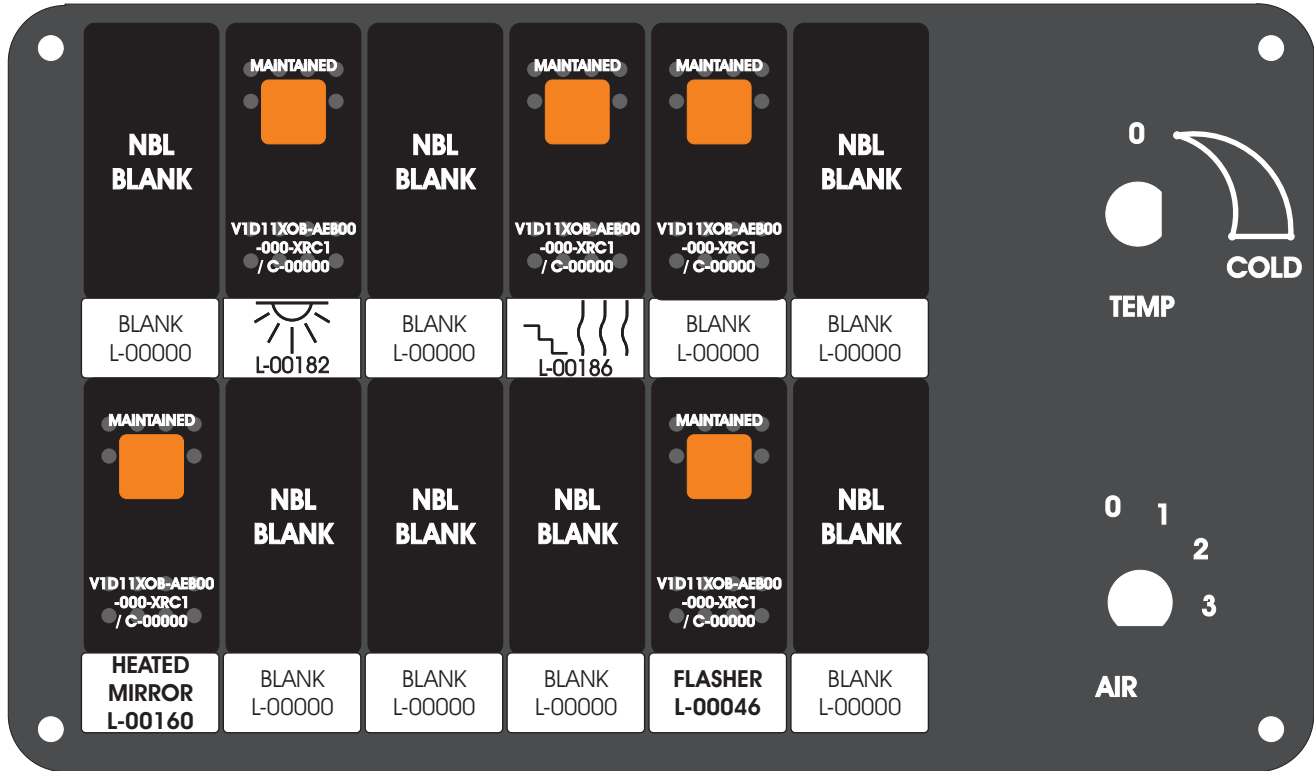

R. C. Tronics Incorporated

2573 East Kercher Road
Goshen, Indiana 46528
Toll Free 1-866-457-7790

Phone 1-574-642-3857
Fax 1-574-642-3858
<http://www.rctronics.com>

RCT-01407-0__68, Relays 4A, 4B, 6A, 6B, 7B.

FAC-01407-00000