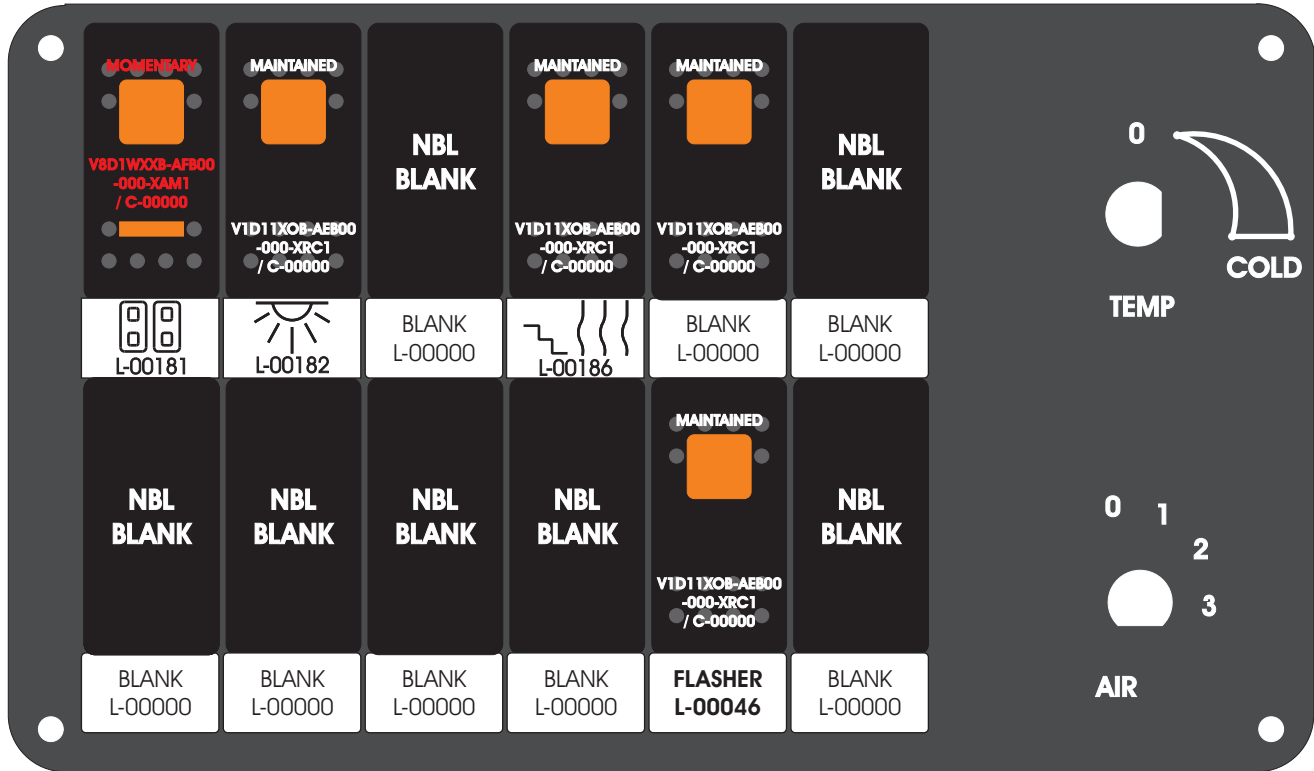

R. C. Tronics Incorporated

2573 East Kercher Road
Goshen, Indiana 46528
Toll Free 1-866-457-7790

Phone 1-574-642-3857
Fax 1-574-642-3858
<http://www.rctronics.com>

RCT-01407-0__69, Relays 4A, 4B, 6A, 6B, 7B.