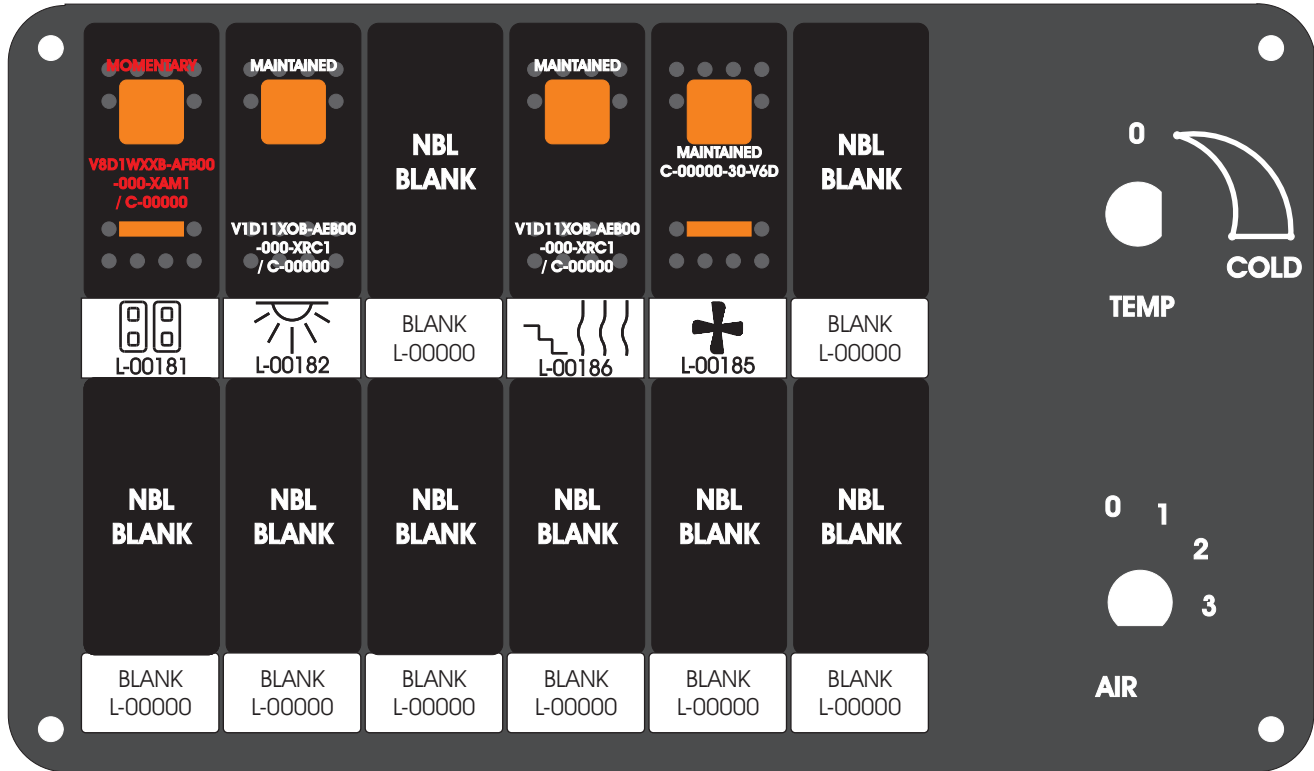

R. C. Tronics Incorporated

2573 East Kercher Road
Goshen, Indiana 46528
Toll Free 1-866-457-7790

Phone 1-574-642-3857
Fax 1-574-642-3858
<http://www.rctronics.com>

RCT-01407-0__70, Relays 4A, 4B, 6A, 6B, 7B.

FAC-01407-0000