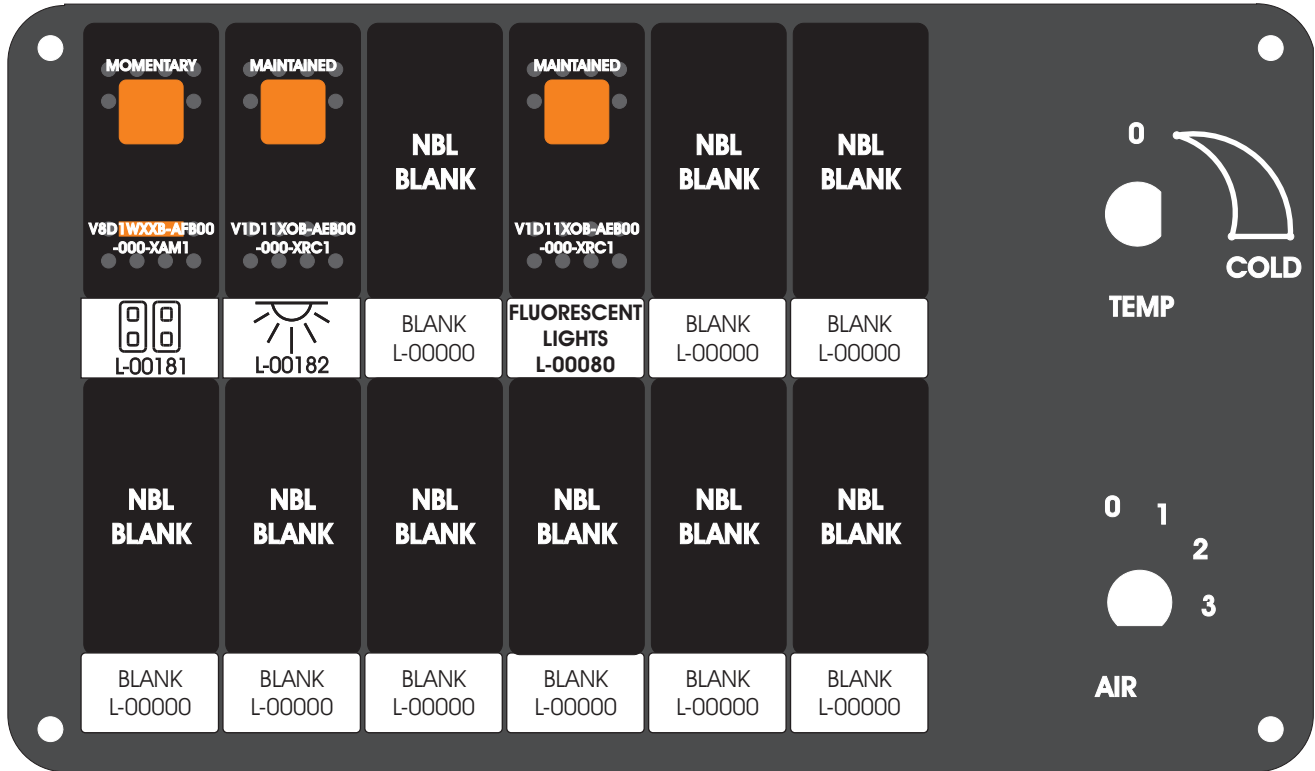

R. C. Tronics Incorporated

2573 East Kercher Road
Goshen, Indiana 46528
Toll Free 1-866-457-7790

Phone 1-574-642-3857
Fax 1-574-642-3858
<http://www.rctronics.com>

RCT-01407-0__71, Relays 4A, 4B, 6A, 6B, 7B