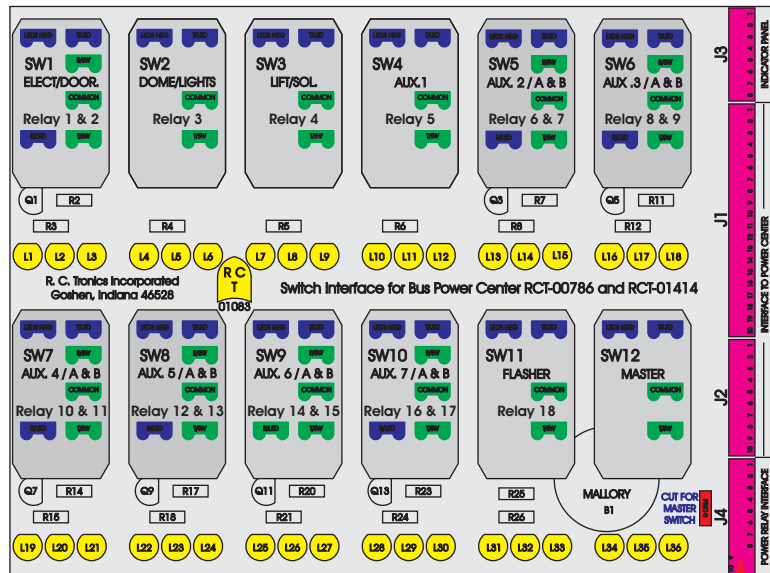

FAC-01407-00000

Wire Nut Together
Operates 4/A & 4/B.